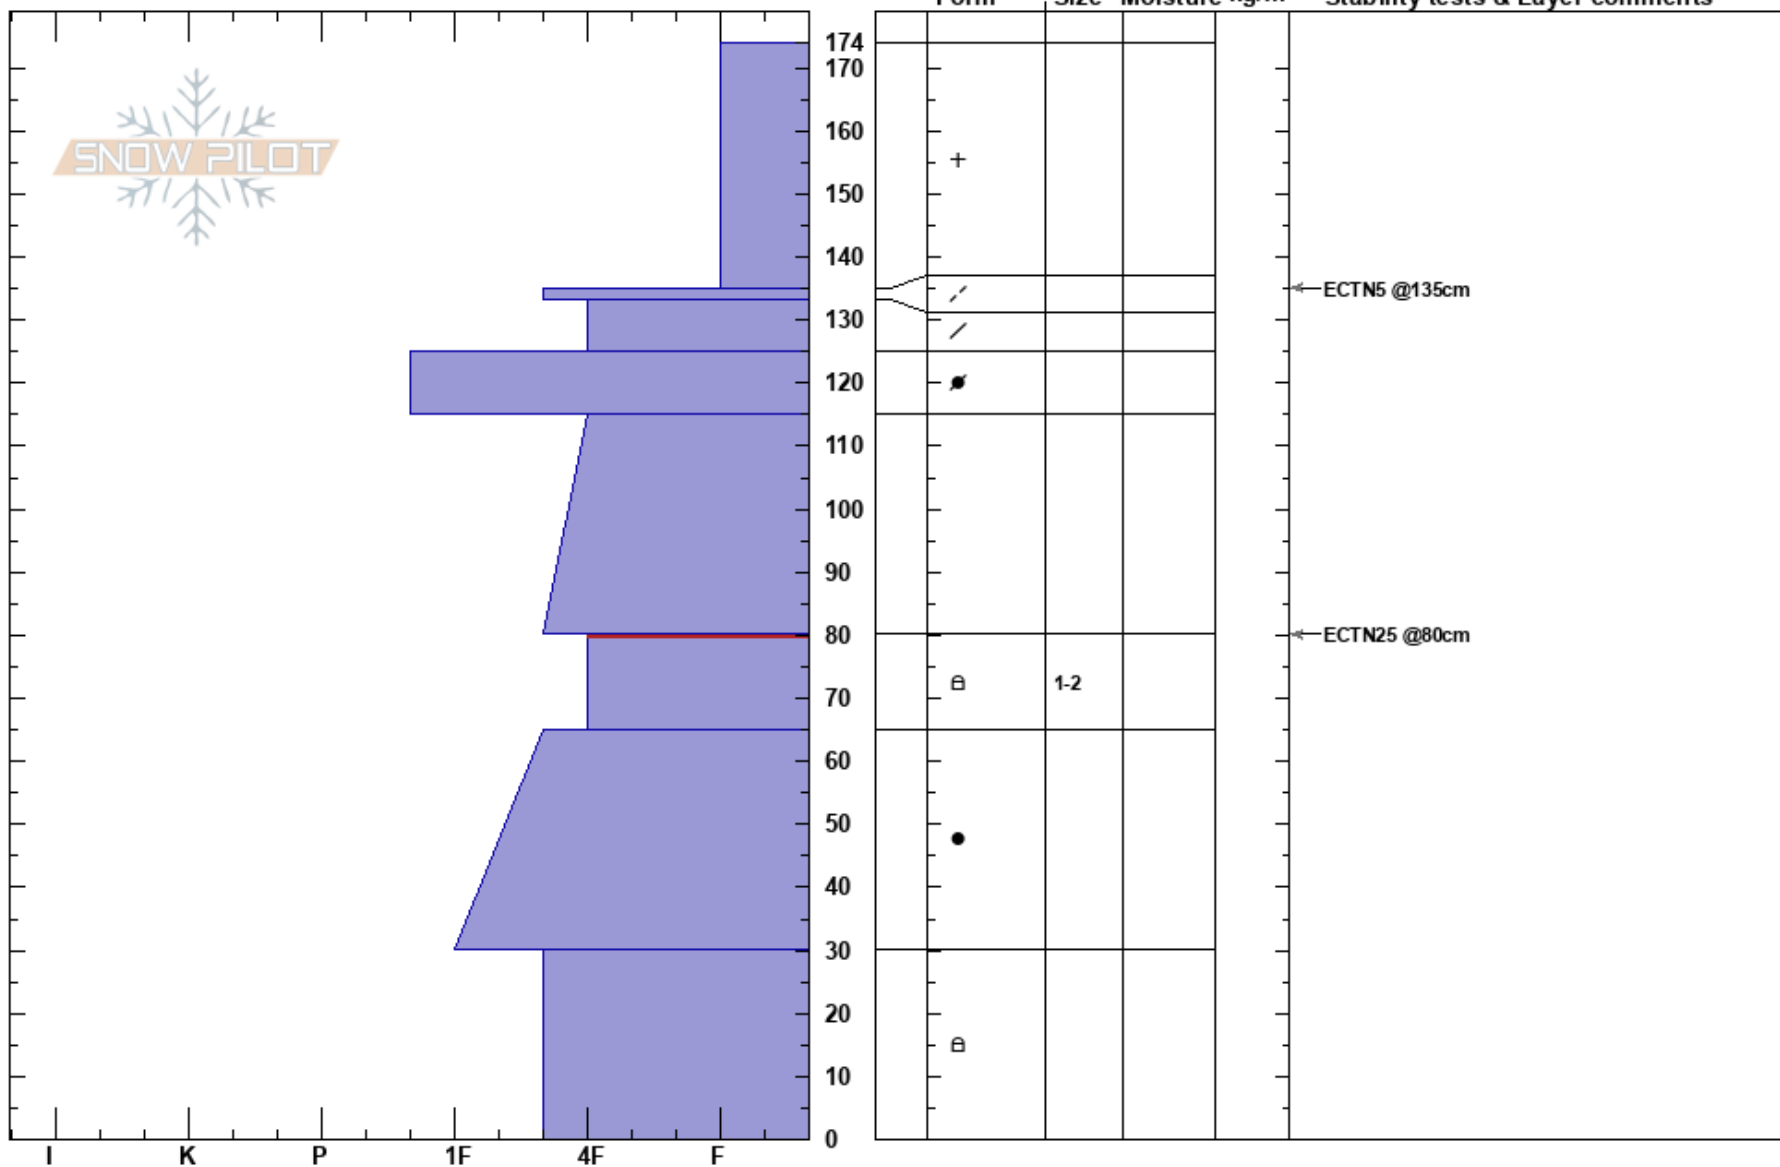

Middle Basin
 Madison Range-N
 MT
Elevation:
Aspect:
Specifics: We skied slope

Eric Knoff
 01/10/2018 - 1:30pm
Co-ord: 45.33000N, -111.38180W
Slope Angle:
Wind Loading: no

Stability: Good
Air Temperature: -7°C
Sky Cover: OVC
Precipitation: S1
Wind: SW Moderate

Layer Notes:
 80-65cm: Problematic layer

Notes: