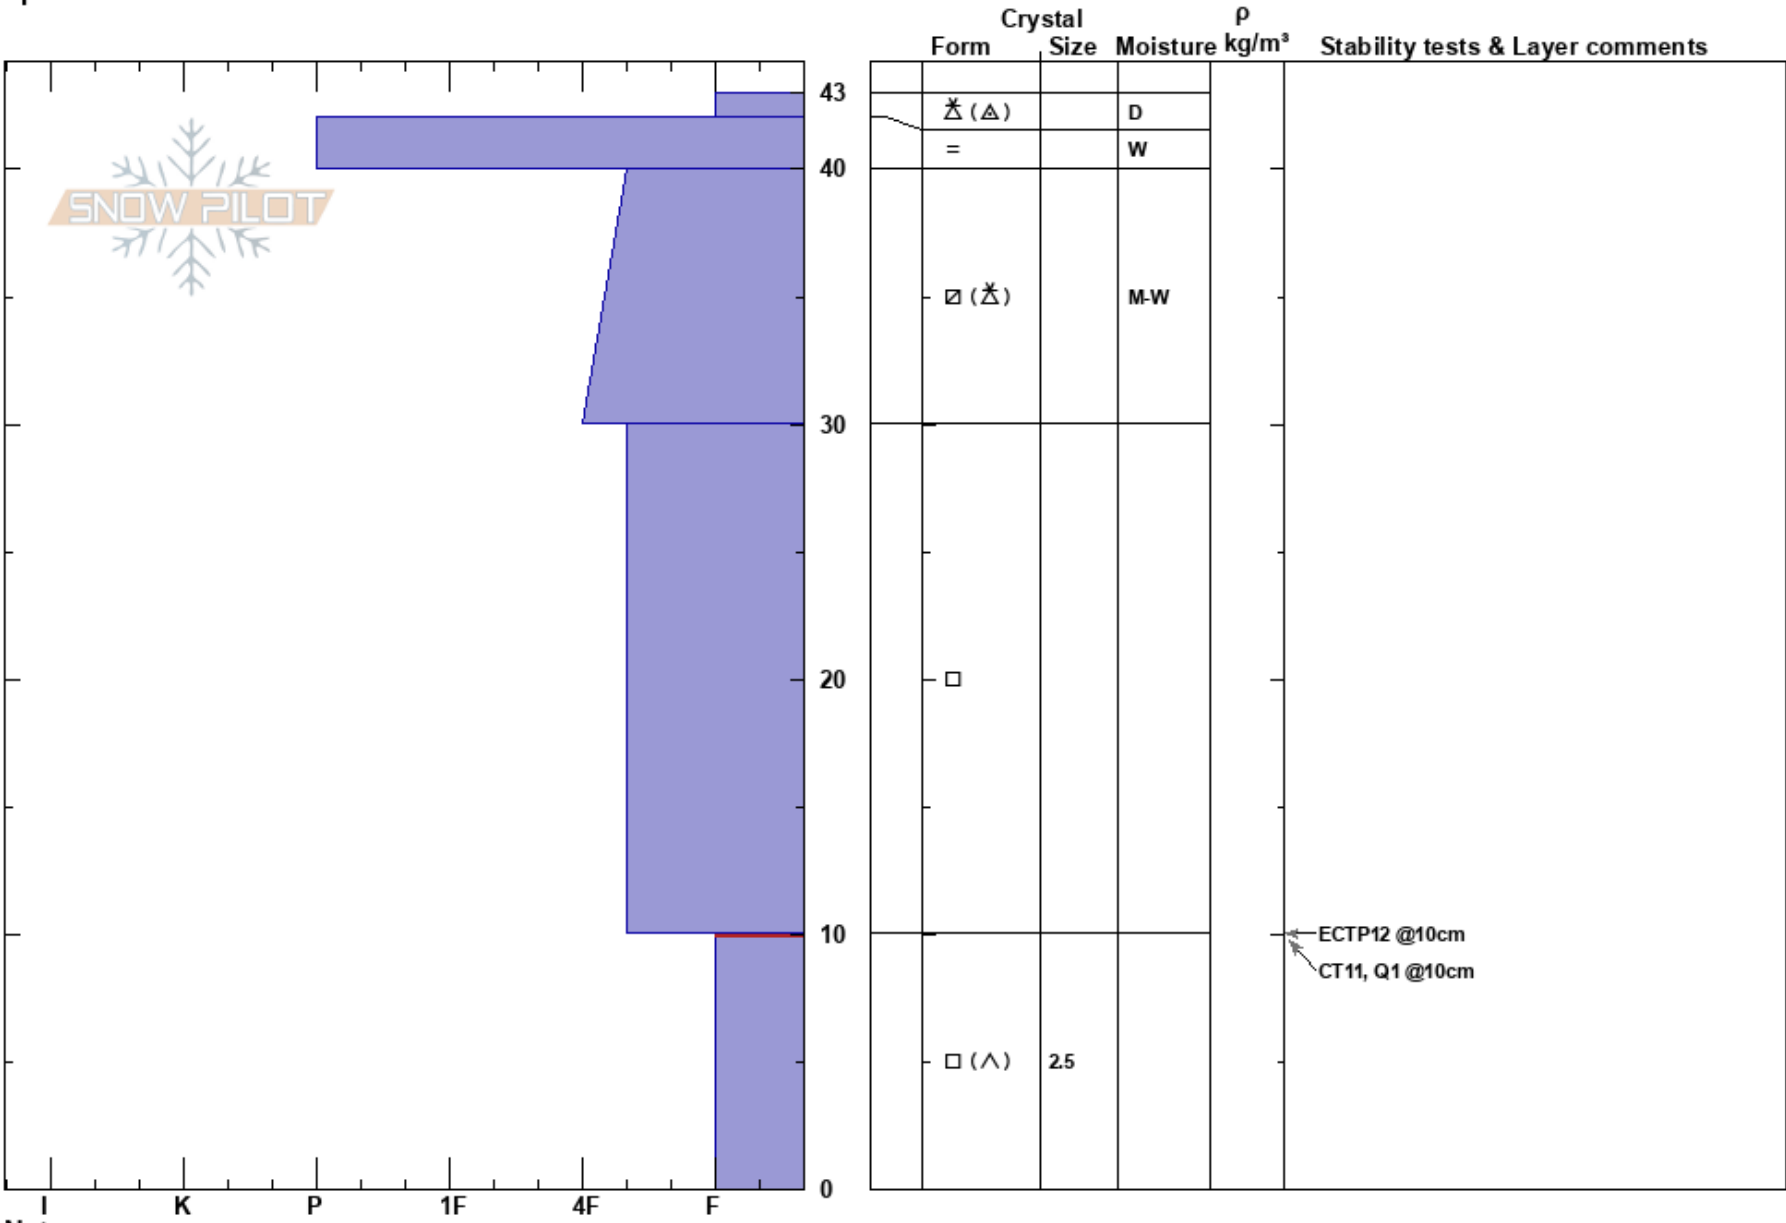

Stump Hollow 1  
 Bear River Range  
 UT  
 Elevation: 7500 ft  
 Aspect: E  
 Specifics:

toby weed  
 01/10/2018 - 1:00pm  
 Co-ord: 41.95552N, -111.53196W  
 Slope Angle: 30°  
 Wind Loading: yes

Stability:  
 Air Temperature:  
 Sky Cover: SCT  
 Precipitation:  
 Wind: NW Moderate

HS:43  
 PF:43 10-0cm: Problematic layer

Layer Notes:

Notes: