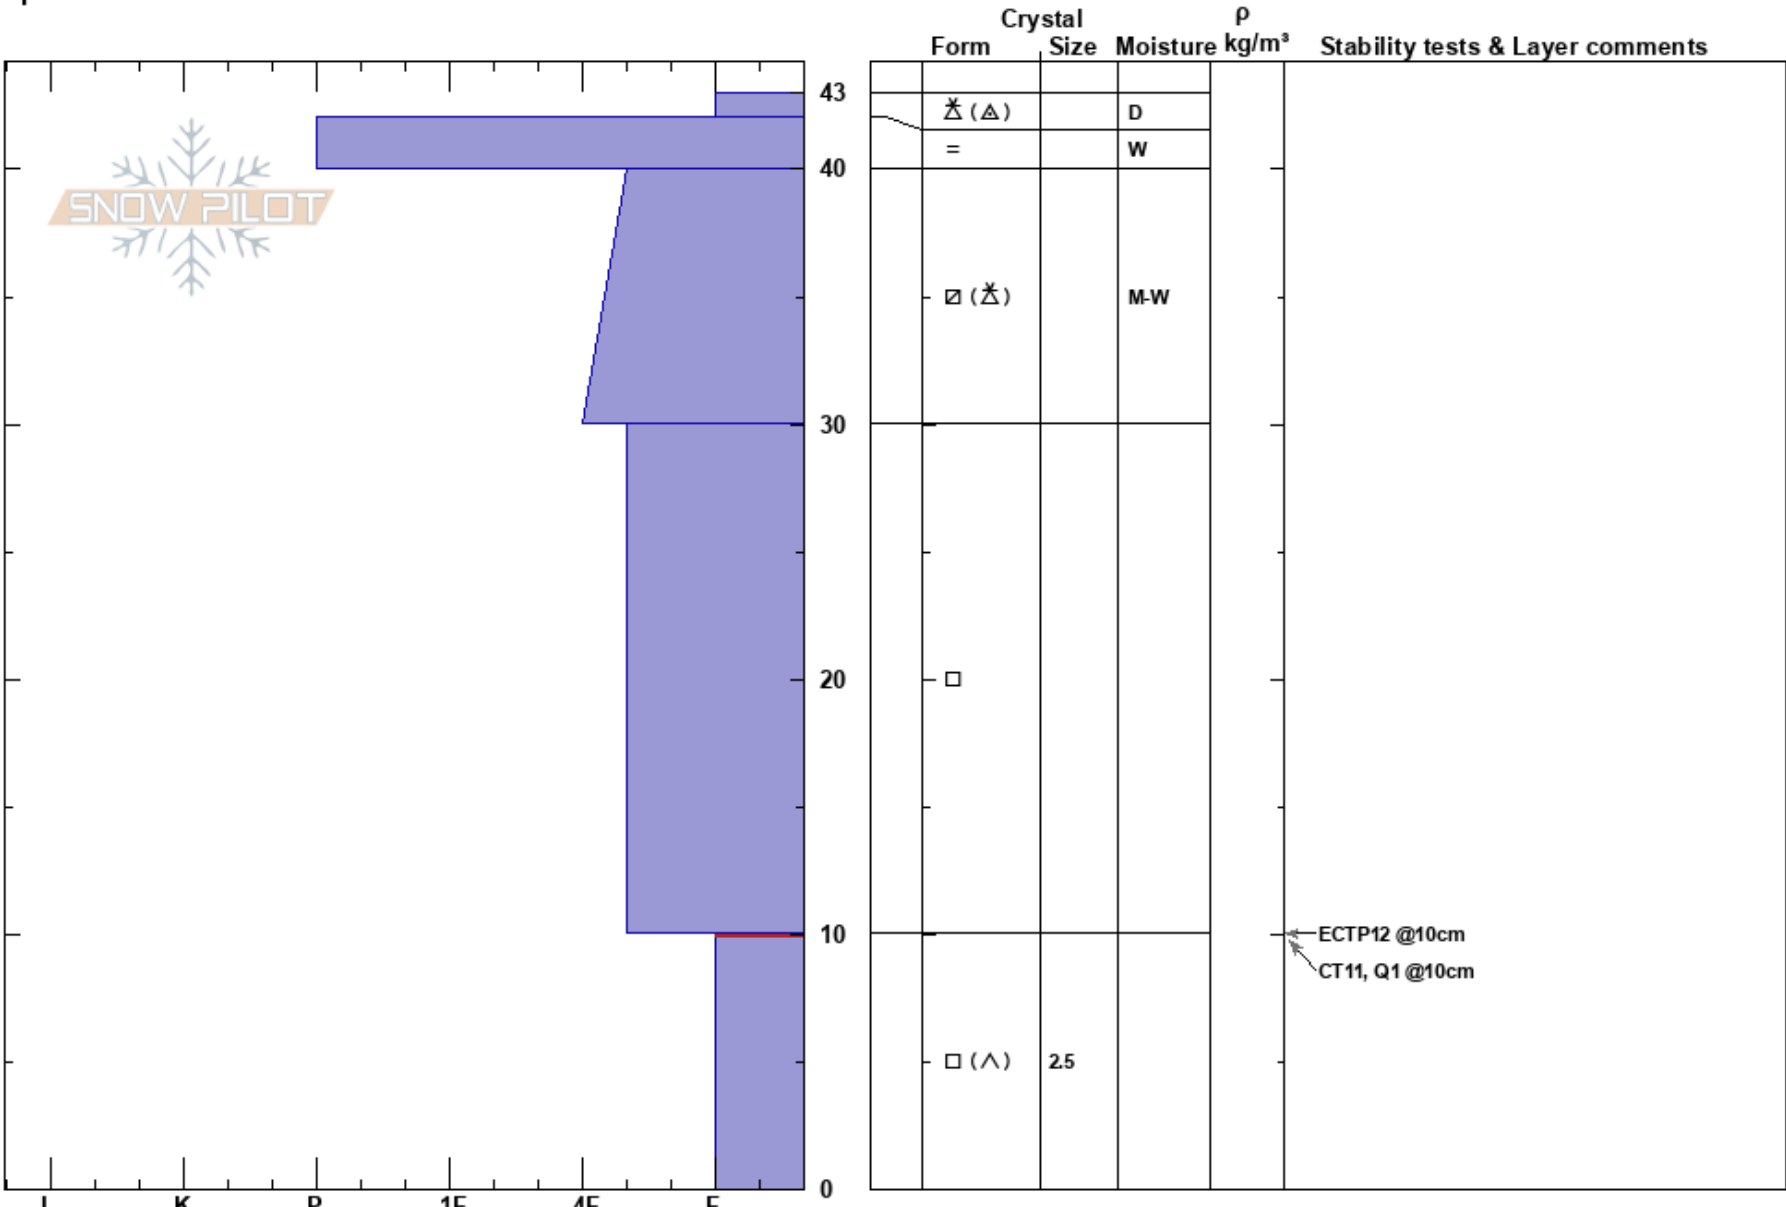

Stump Hollow 1
 Bear River Range
 UT
 Elevation: 7500 ft
 Aspect: E
 Specifics:

toby weed
 01/10/2018 - 1:00pm
 Co-ord: 41.95552N, -111.53196W
 Slope Angle: 30°
 Wind Loading: yes

Stability:
 Air Temperature:
 Sky Cover: SCT
 Precipitation:
 Wind: NW Moderate

HS:43
 PF:43
 10-0cm: Problematic layer

Layer Notes:

Notes: