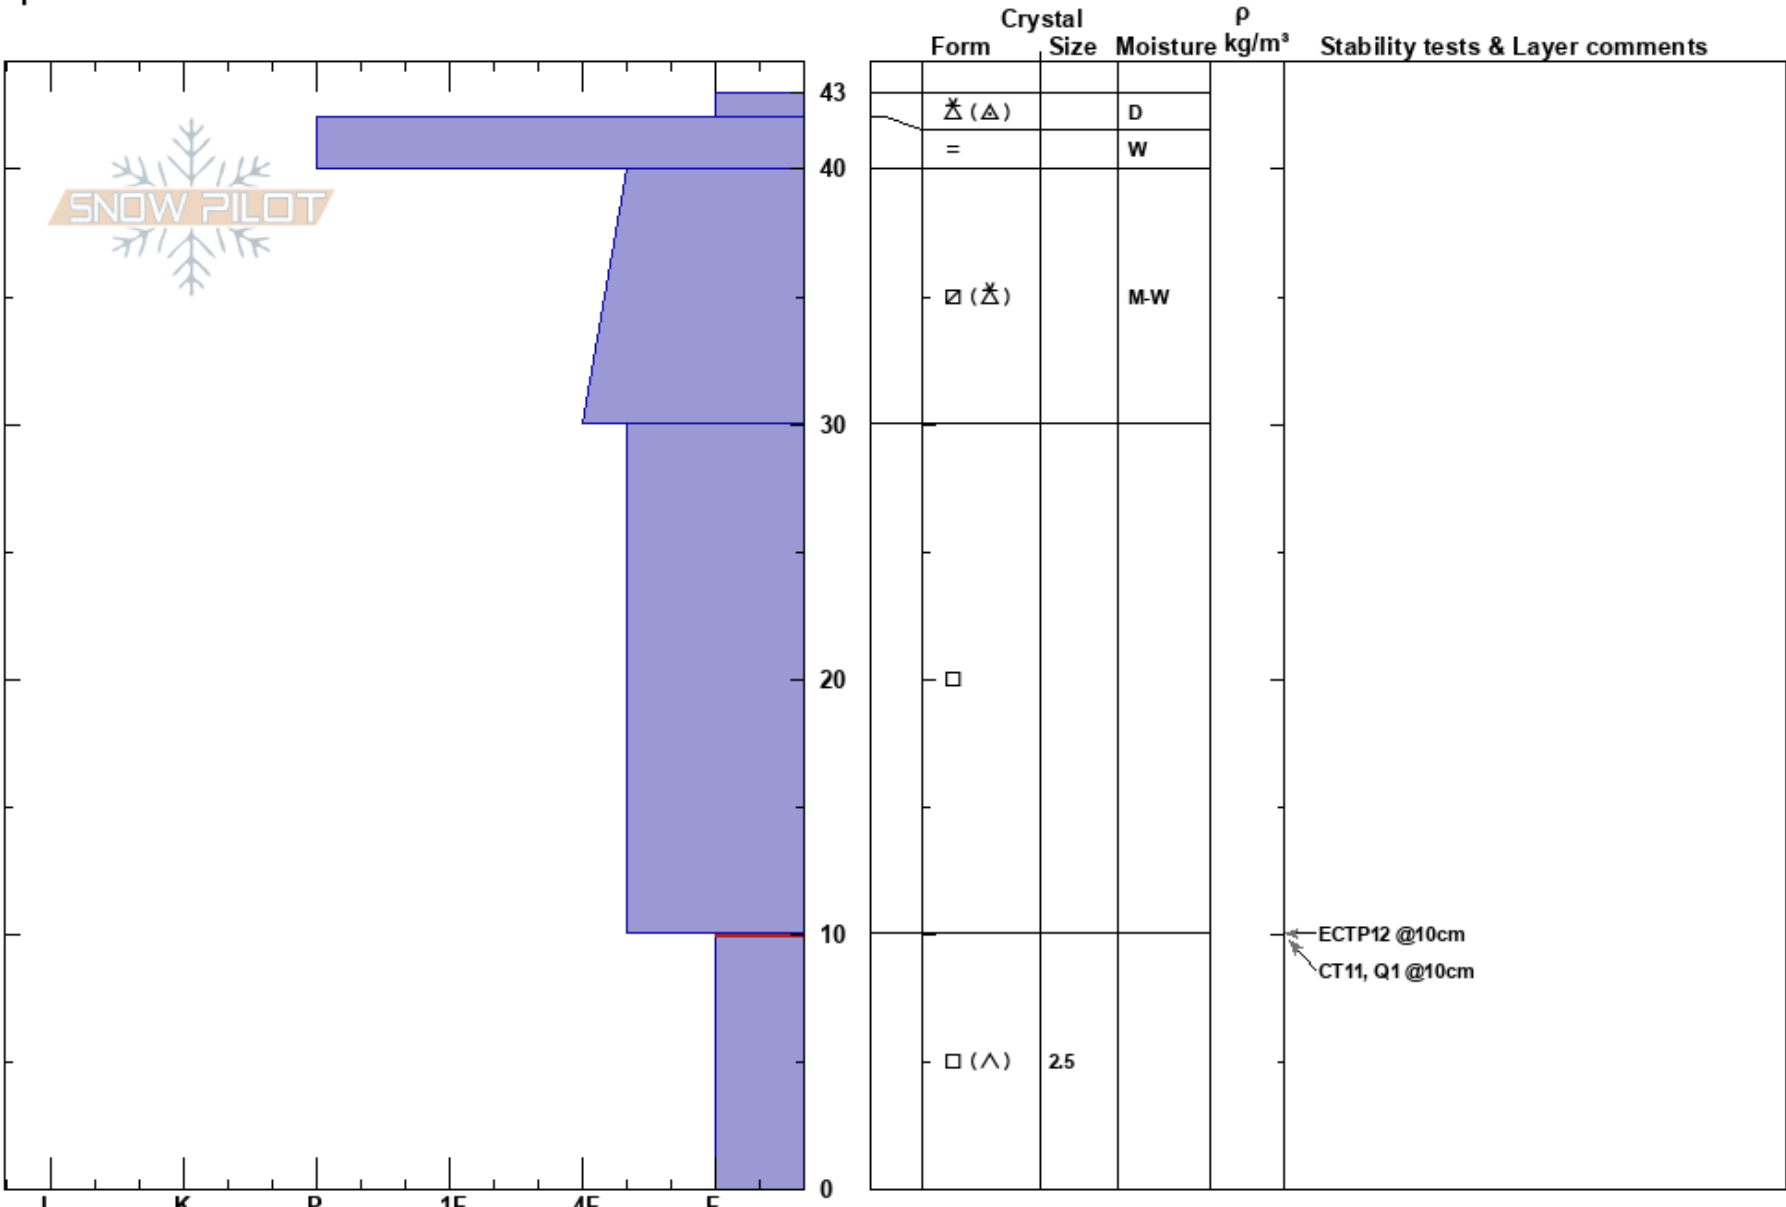

Stump Hollow 1
 Bear River Range
 UT
 Elevation: 7500 ft
 Aspect: E
 Specifics:

toby weed
 01/10/2018 - 1:00pm
 Co-ord: 41.95552N, -111.53196W
 Slope Angle: 30°
 Wind Loading: yes

Stability:
 Air Temperature:
 Sky Cover: SCT
 Precipitation:
 Wind: NW Moderate

HS:43
 PF:43 10-0cm: Problematic layer

Layer Notes:

Notes: