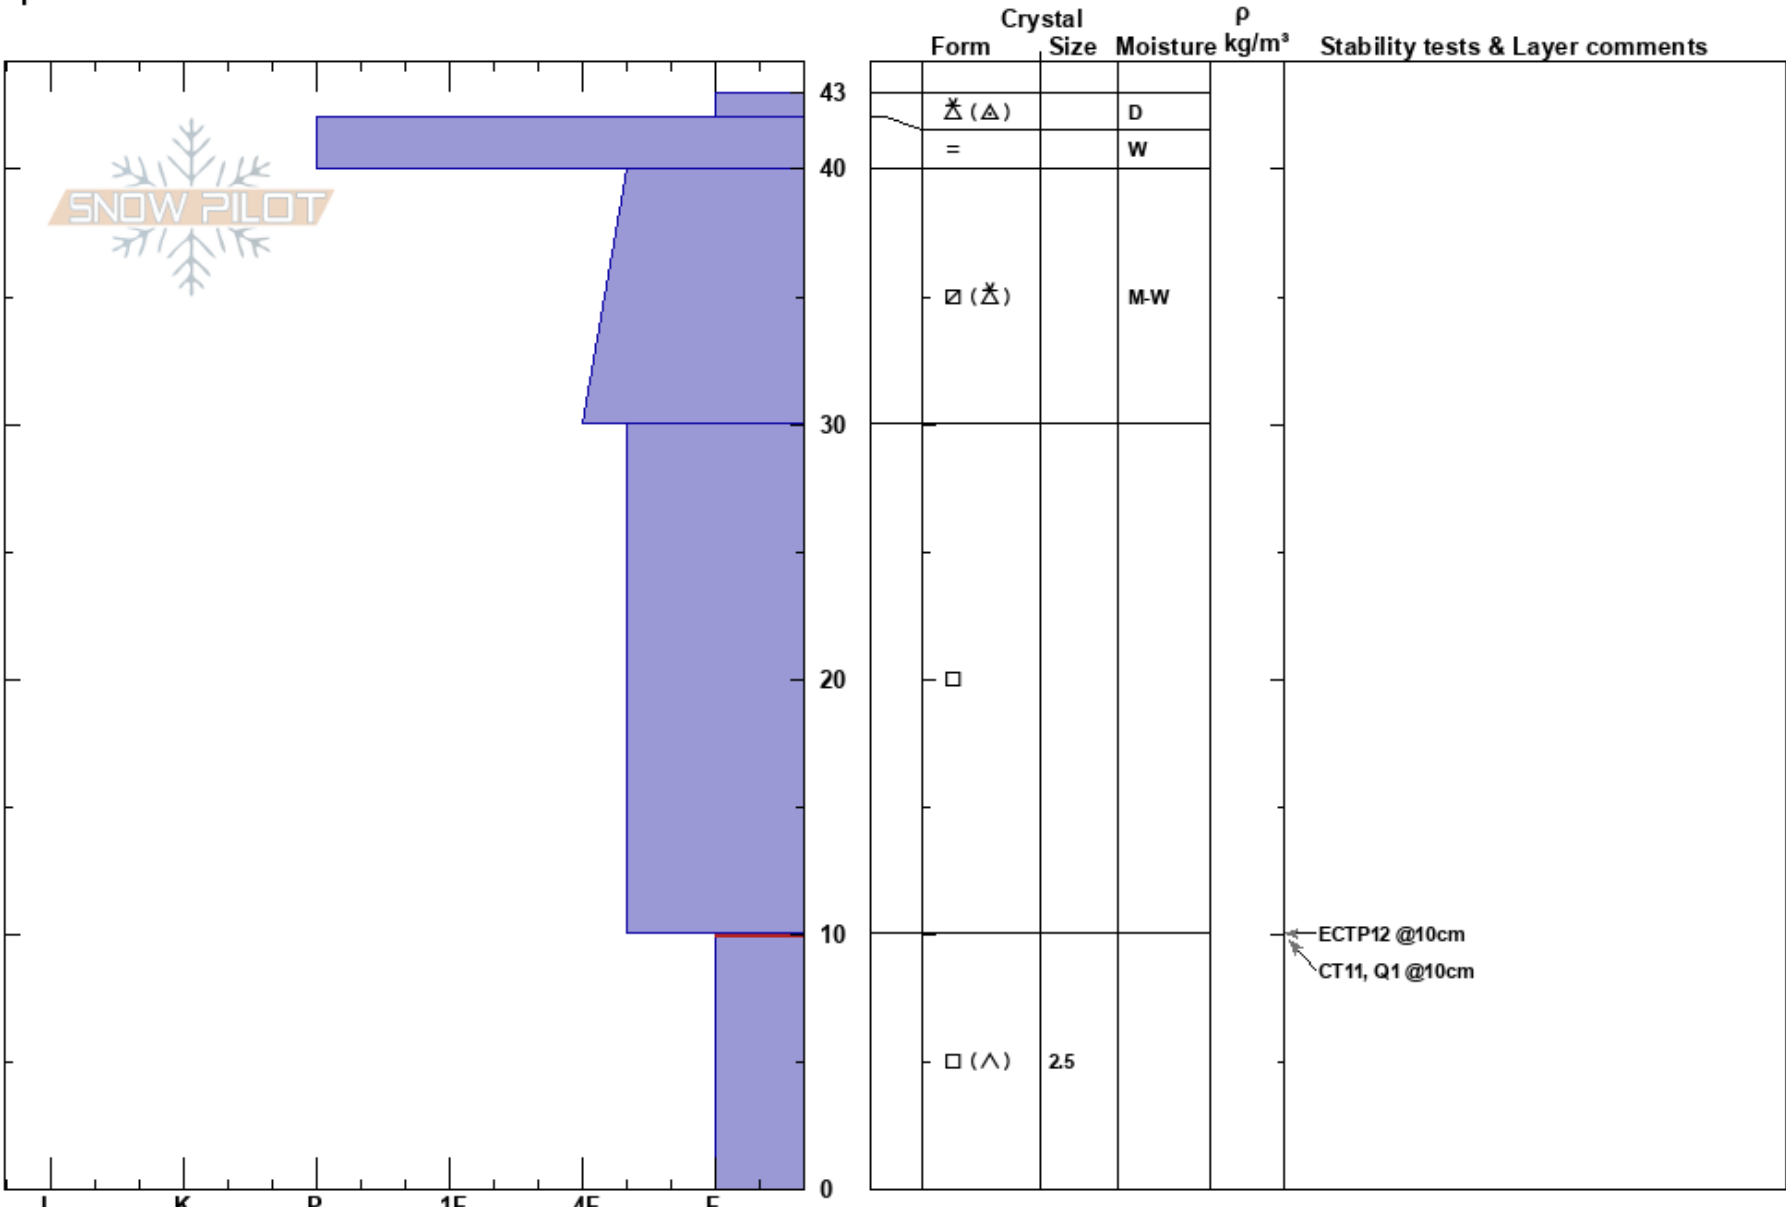

Stump Hollow 1  
 Bear River Range  
 UT  
 Elevation: 7500 ft  
 Aspect: E  
 Specifics:

toby weed  
 01/10/2018 - 1:00pm  
 Co-ord: 41.95552N, -111.53196W  
 Slope Angle: 30°  
 Wind Loading: yes

Stability:  
 Air Temperature:  
 Sky Cover: SCT  
 Precipitation:  
 Wind: NW Moderate

HS:43  
 PF:43  
 10-0cm: Problematic layer

Notes: