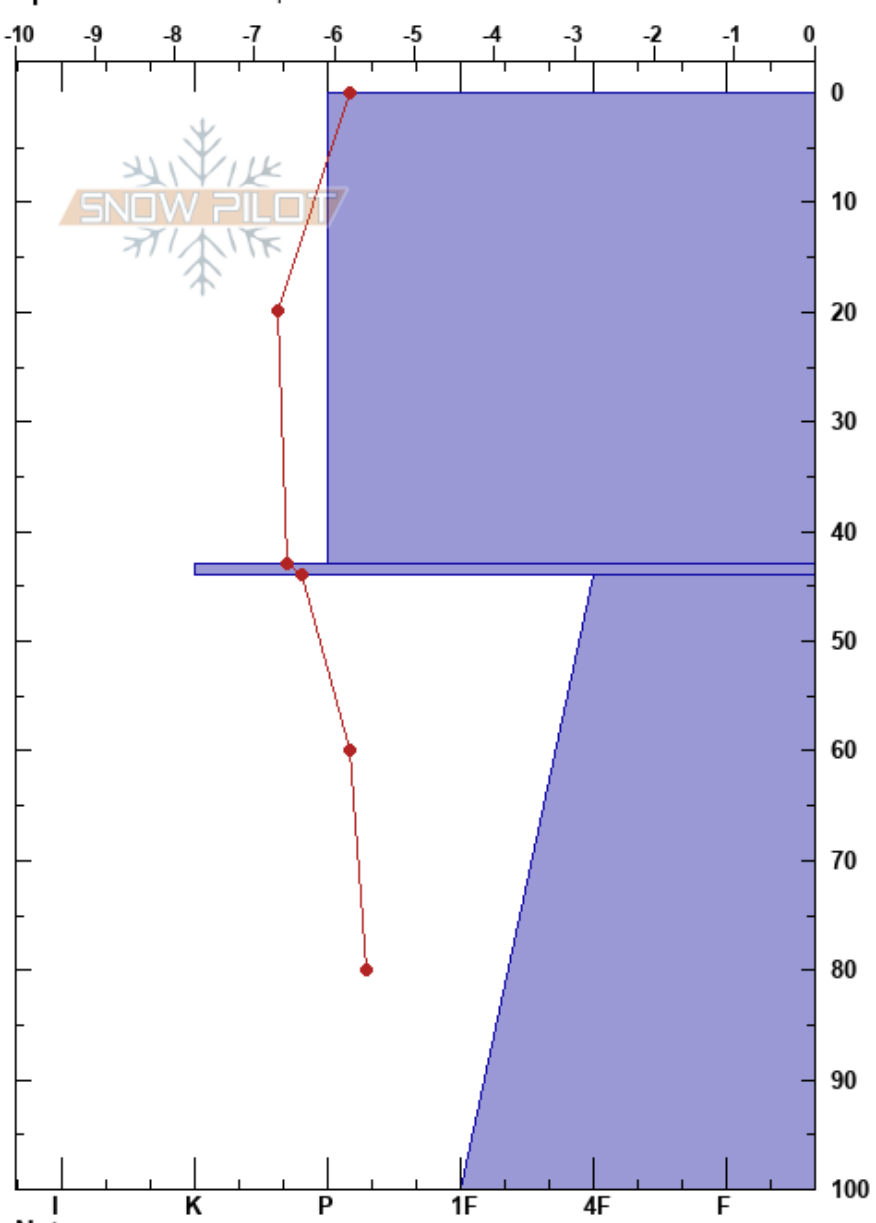

Høgvaglen
 Jotunheimen
 Norway
Elevation: 1630 m
Aspect: 89°
Specifics: We skied slope

Sverre Dahli
 11/01/2018 - 13:00
Co-ord: 32V 60597 21450
Slope Angle: 21°
Wind Loading: previous

Stability: HS:100
Air Temperature: 5.9°C
Sky Cover: OVC
Precipitation: S-1
Wind: E Light Breeze

| Crystal Form | Crystal Size | Moisture | ρ kg/m ³ | Stability tests & Layer comments |
|--------------|--------------|----------|--------------------------|---------------------------------------|
| | | | | |
| | | | | |
| • | 0.5 | D | | |
| ⊙ | | | | ← ECTP23 @43cm Q3 ← CT24, Q3 @46cm |
| □ (○) | 1-2 | | | |