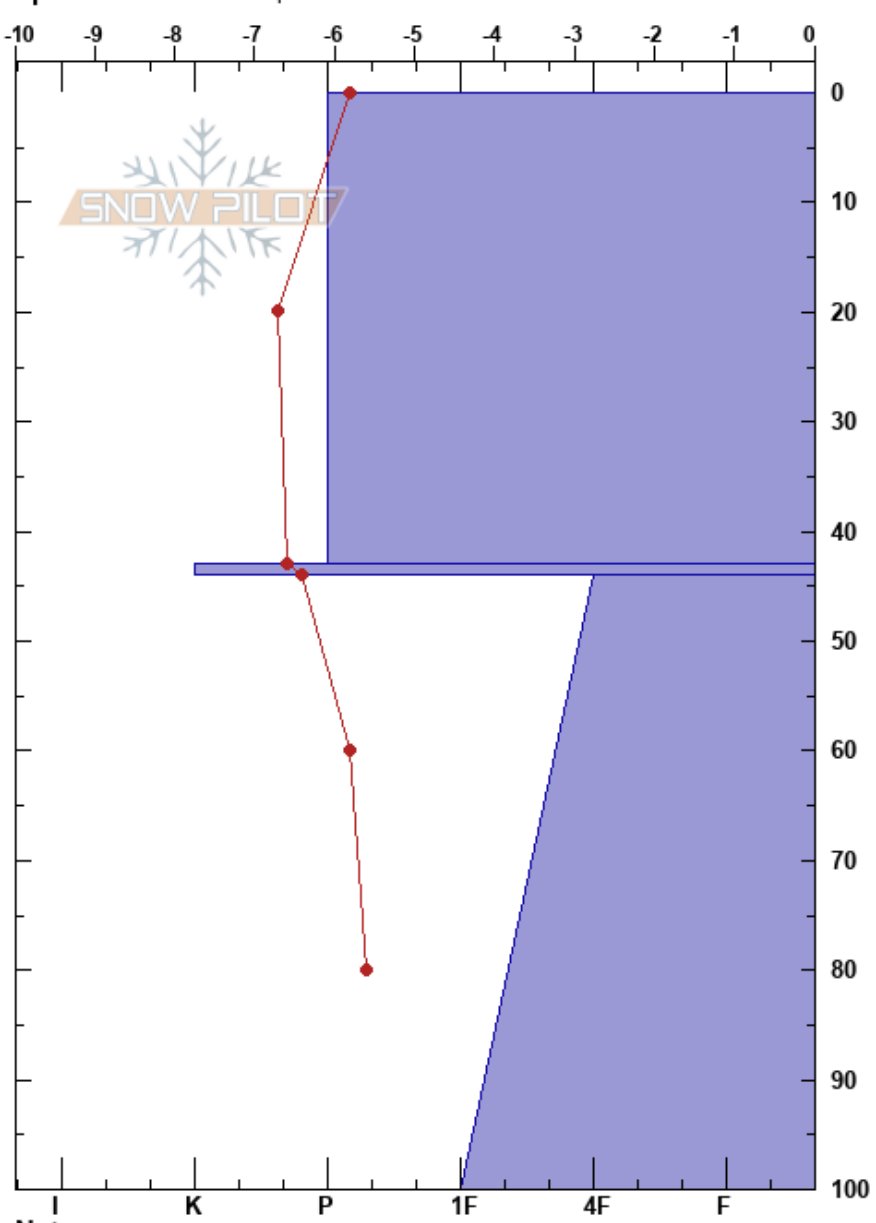

Høgvaglen
 Jotunheimen
 Norway
Elevation: 1630 m
Aspect: 89°
Specifics: We skied slope

Sverre Dahli
 11/01/2018 - 13:00
Co-ord: 32V 60597 21450
Slope Angle: 21°
Wind Loading: previous

Stability: HS:100
Air Temperature: 5.9°C
Sky Cover: OVC
Precipitation: S-1
Wind: E Light Breeze

Form	Crystal		ρ kg/m ³	Stability tests & Layer comments
	Size	Moisture		
•	0.5	D		
⊙				← ECTP23 @43cm Q3 ← CT24, Q3 @46cm
□ (○)	1-2			

Notes: