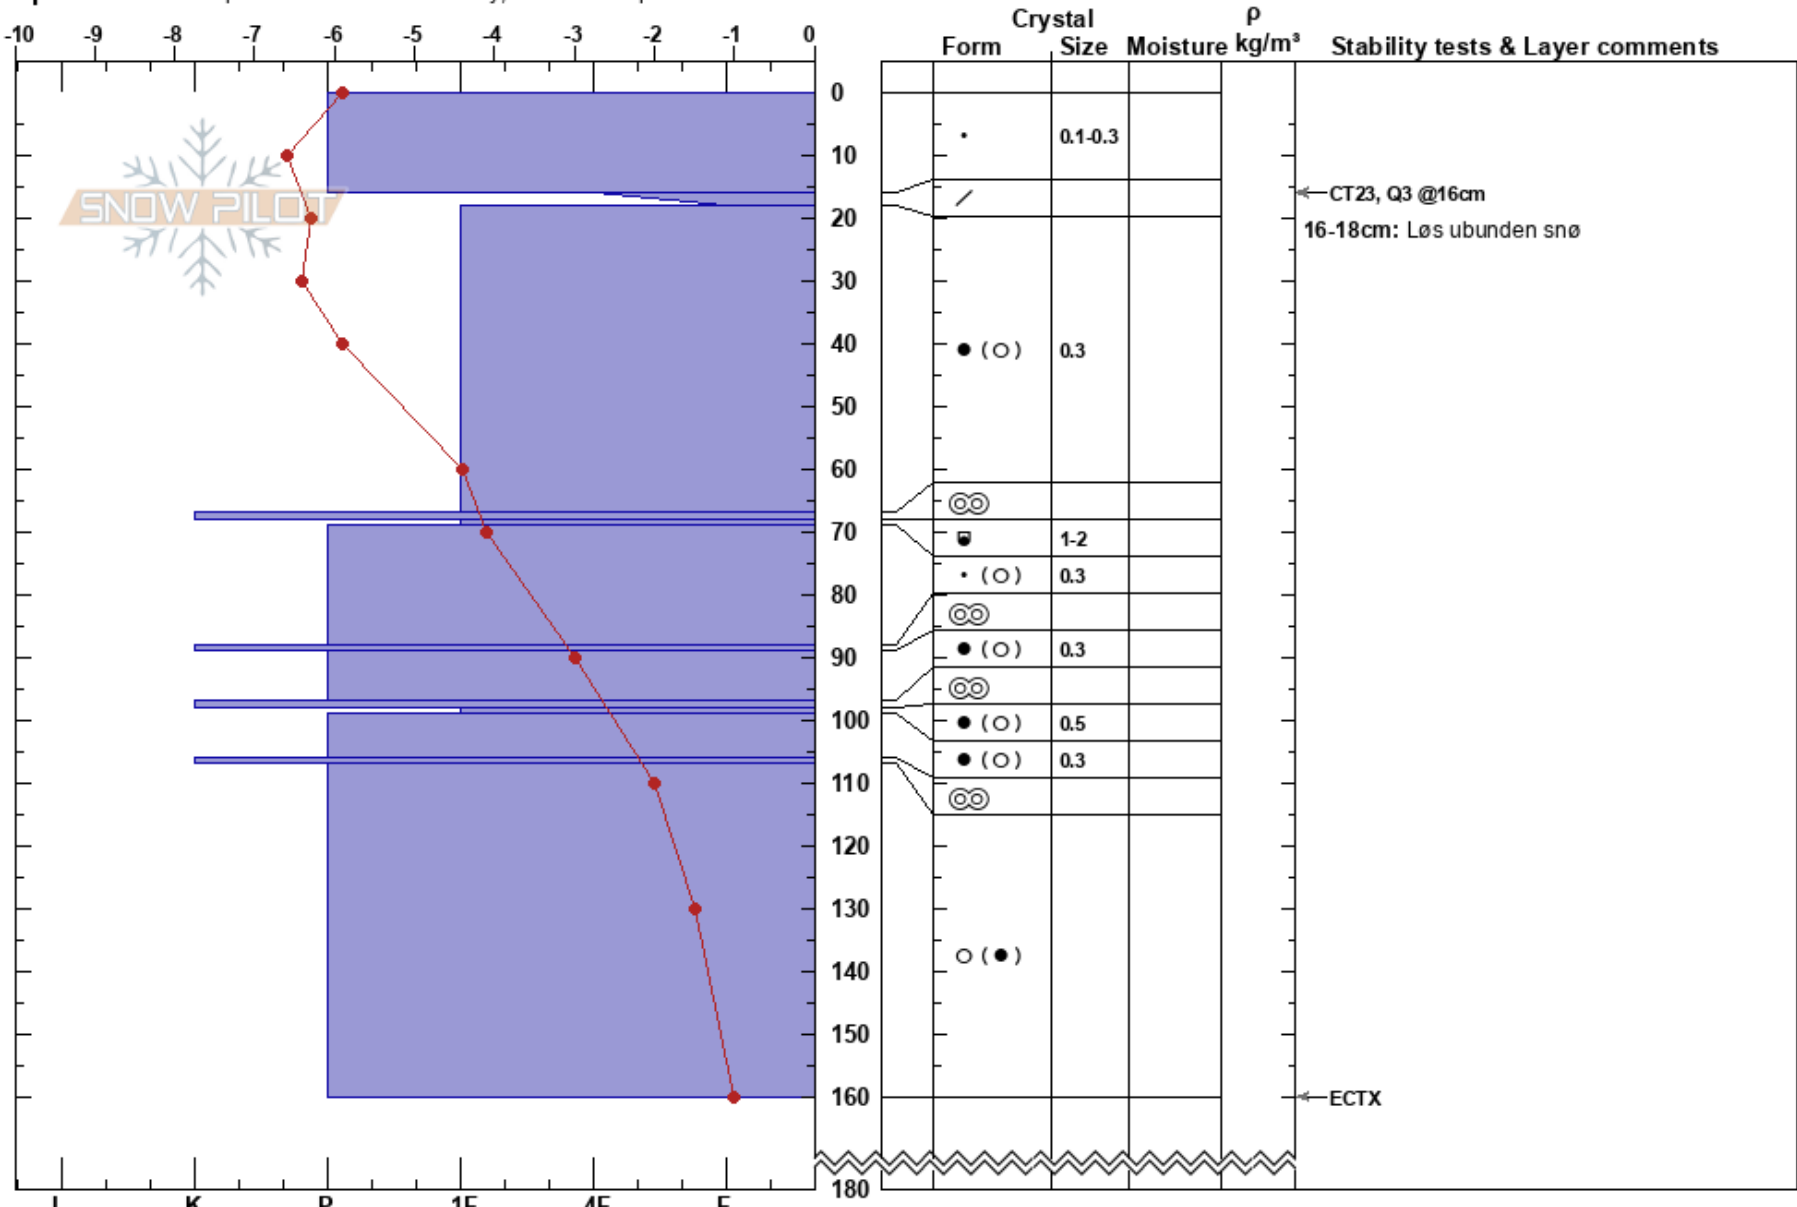

Høgvaglhøi skåla
 Jotunheimen
 Norway
Elevation: 1540 m
Aspect: W
Specifics: Pit is representative of backcountry; We skied slope

Knut Vegard Melby
 11/01/2018 - 09:55
Co-ord: 32V MP 60455 22283
Slope Angle: 40°
Wind Loading: previous

Stability:
Air Temperature: -5.2°C **PF:** 15
Sky Cover: OVC
Precipitation: S-1
Wind: SE Calm

HS: 180
Layer Notes:
 16-18cm: Løs ubunden snø
 16-18cm: Problematic layer

Notes: