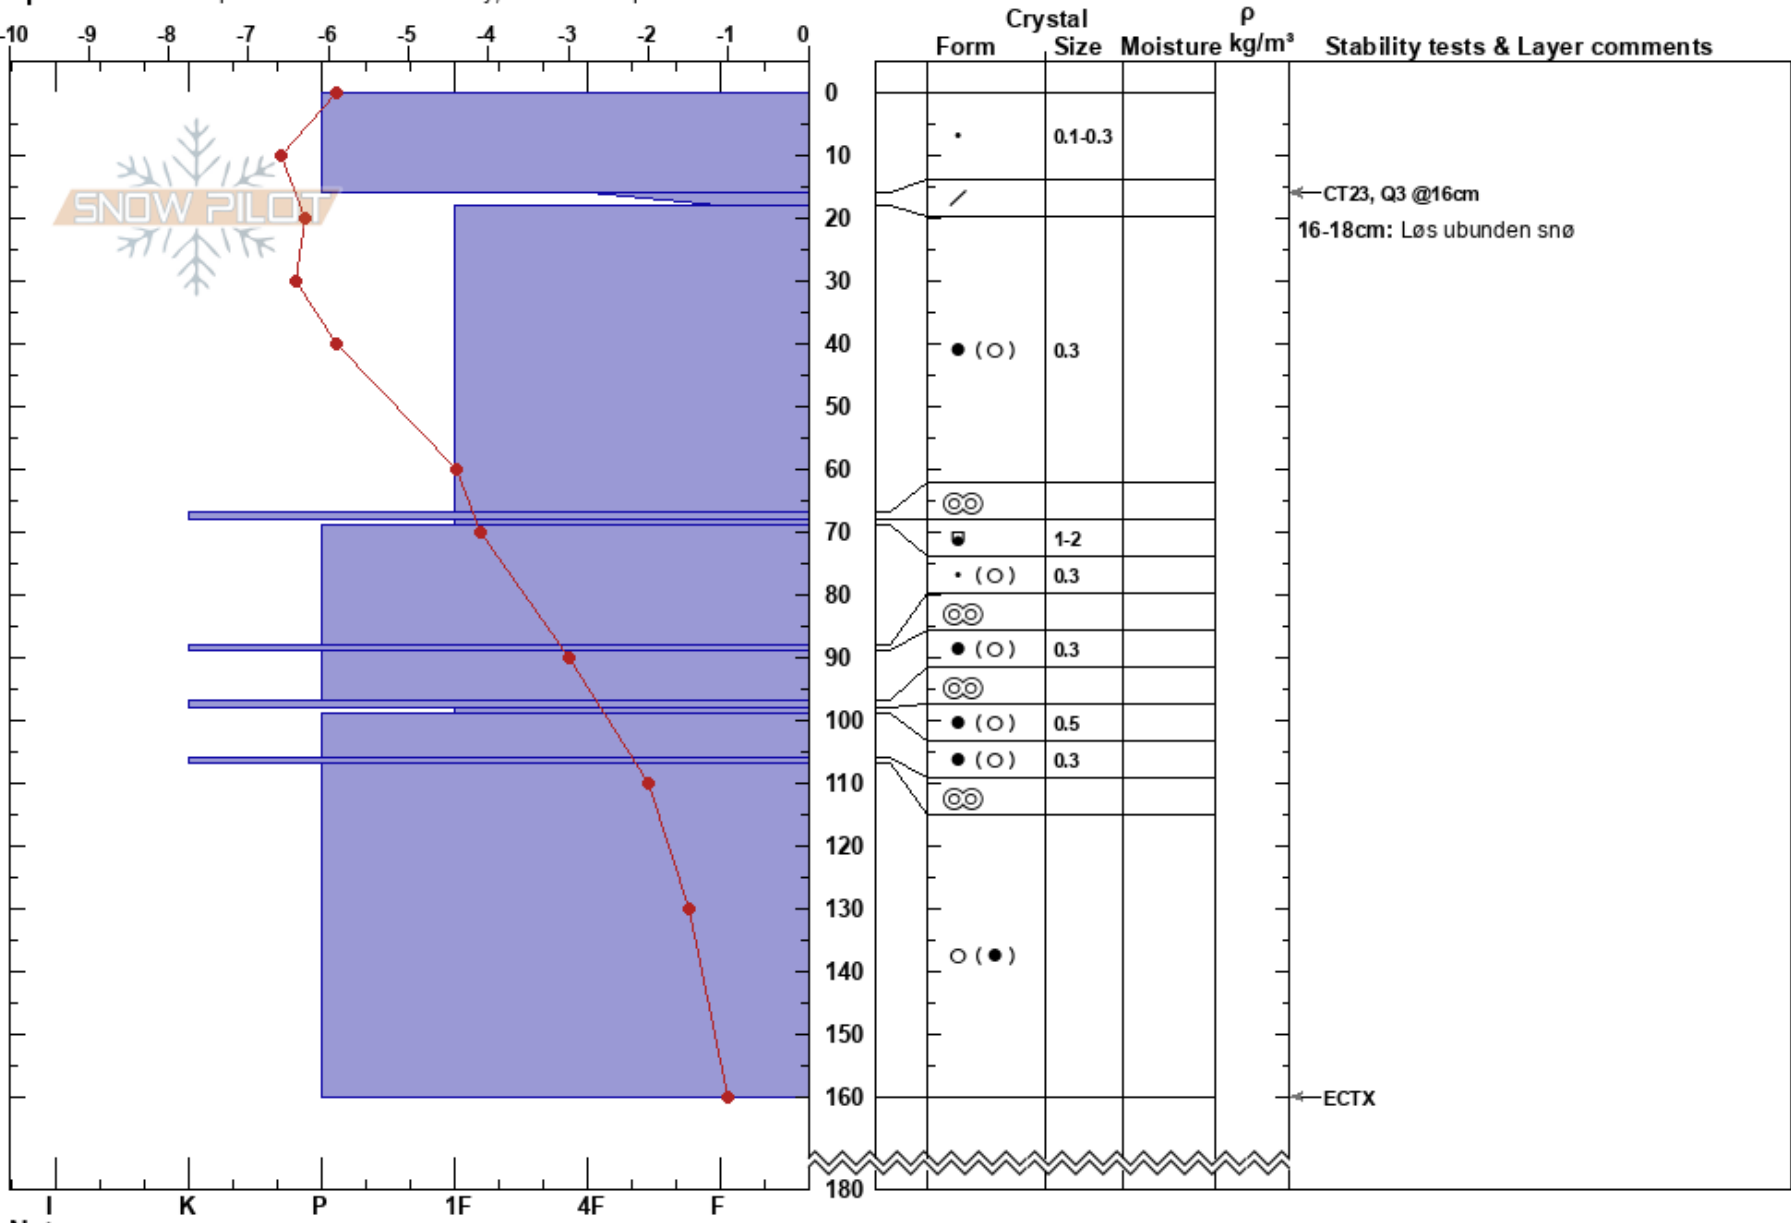

Høgvaglhøi skåla
 Jotunheimen
 Norway
Elevation: 1540 m
Aspect: W
Specifics: Pit is representative of backcountry; We skied slope

Knut Vegard Melby
 11/01/2018 - 09:55
Co-ord: 32V MP 60455 22283
Slope Angle: 40°
Wind Loading: previous

Stability:
Air Temperature: -5.2°C **PF:** 15
Sky Cover: OVC
Precipitation: S-1
Wind: SE Calm

Layer Notes:
 16-18cm: Løs ubunden snø
 16-18cm: Problematic layer

Notes: