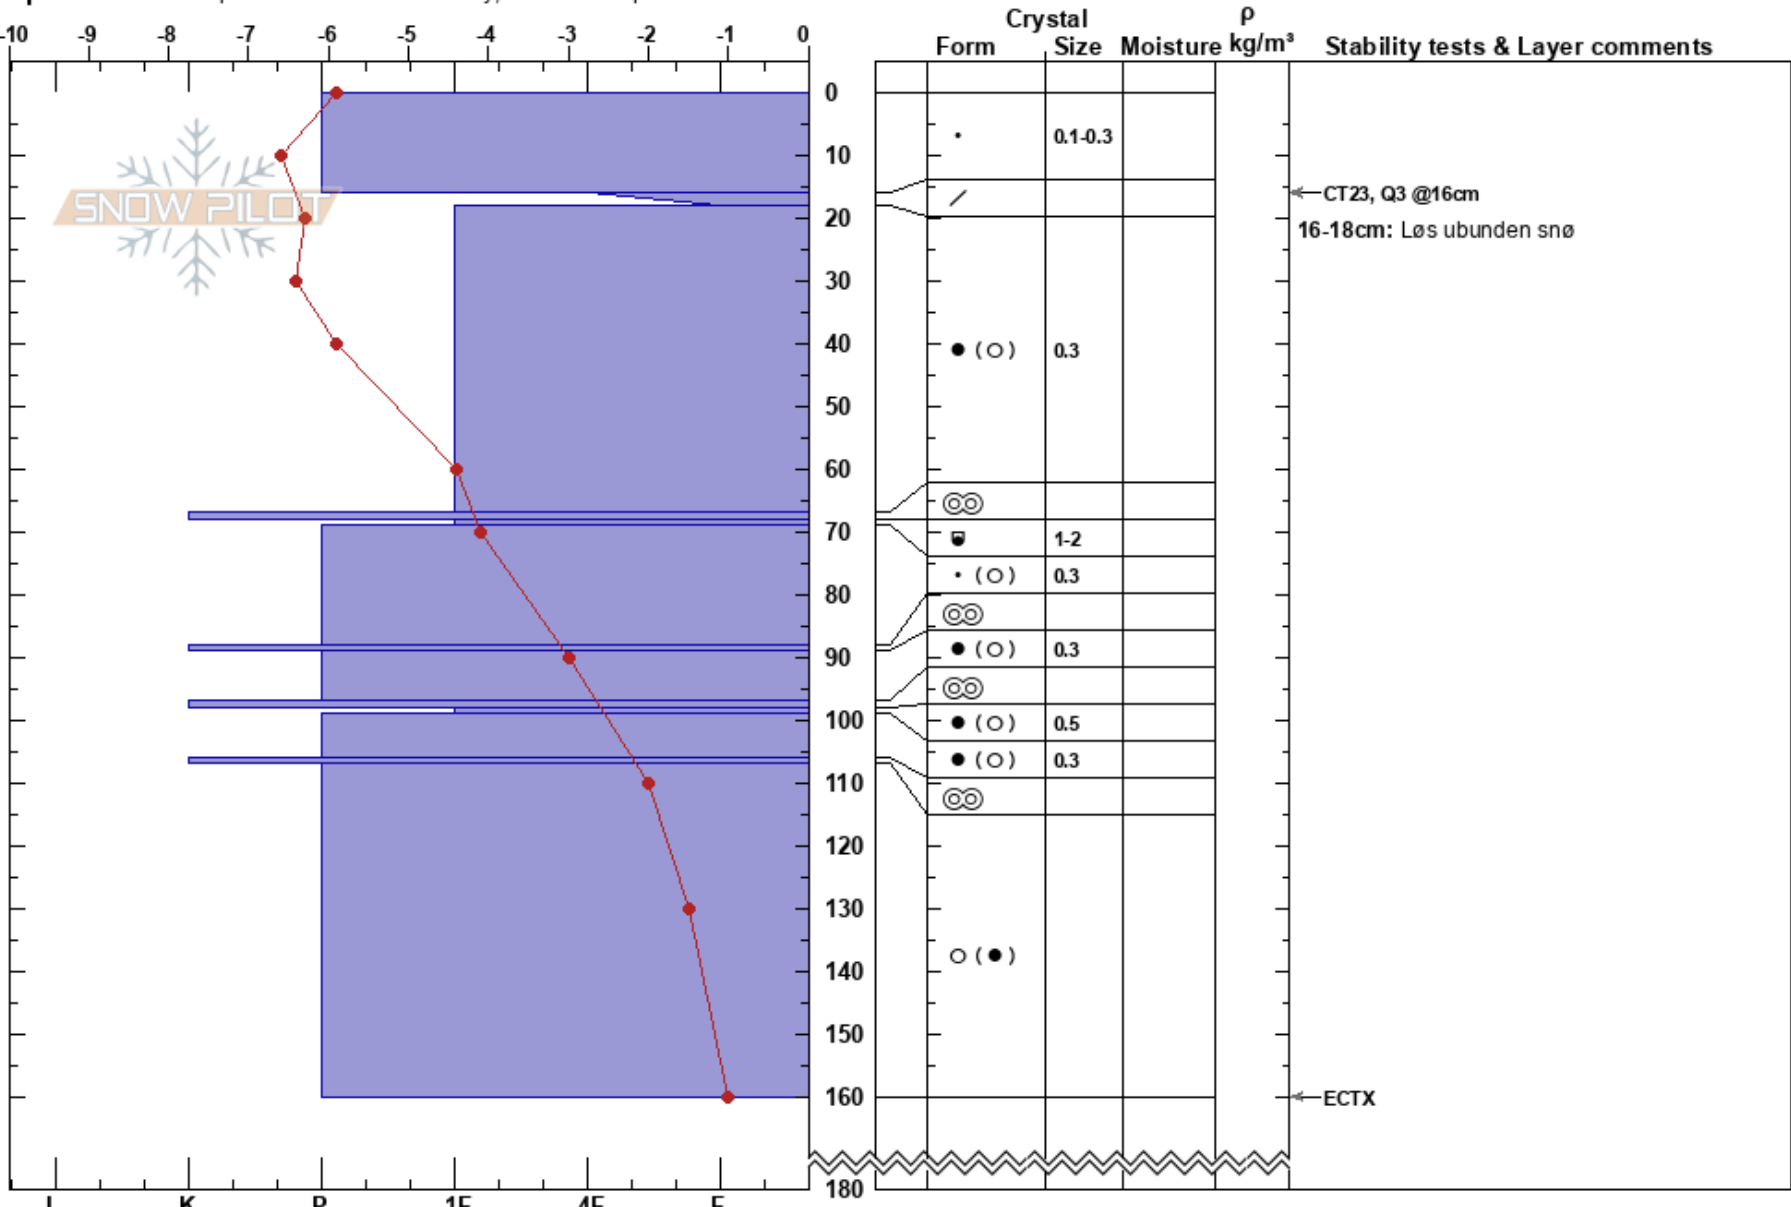

Høgvaglhøi skåla
 Jotunheimen
 Norway
Elevation: 1540 m
Aspect: W
Specifics: Pit is representative of backcountry; We skied slope

Knut Vegard Melby
 11/01/2018 - 09:55
Co-ord: 32V MP 60455 22283
Slope Angle: 40°
Wind Loading: previous

Stability:
Air Temperature: -5.2°C **PF:** 15
Sky Cover: OVC
Precipitation: S-1
Wind: SE Calm

Layer Notes:
 16-18cm: Løs ubunden snø
 16-18cm: Problematic layer

Notes: