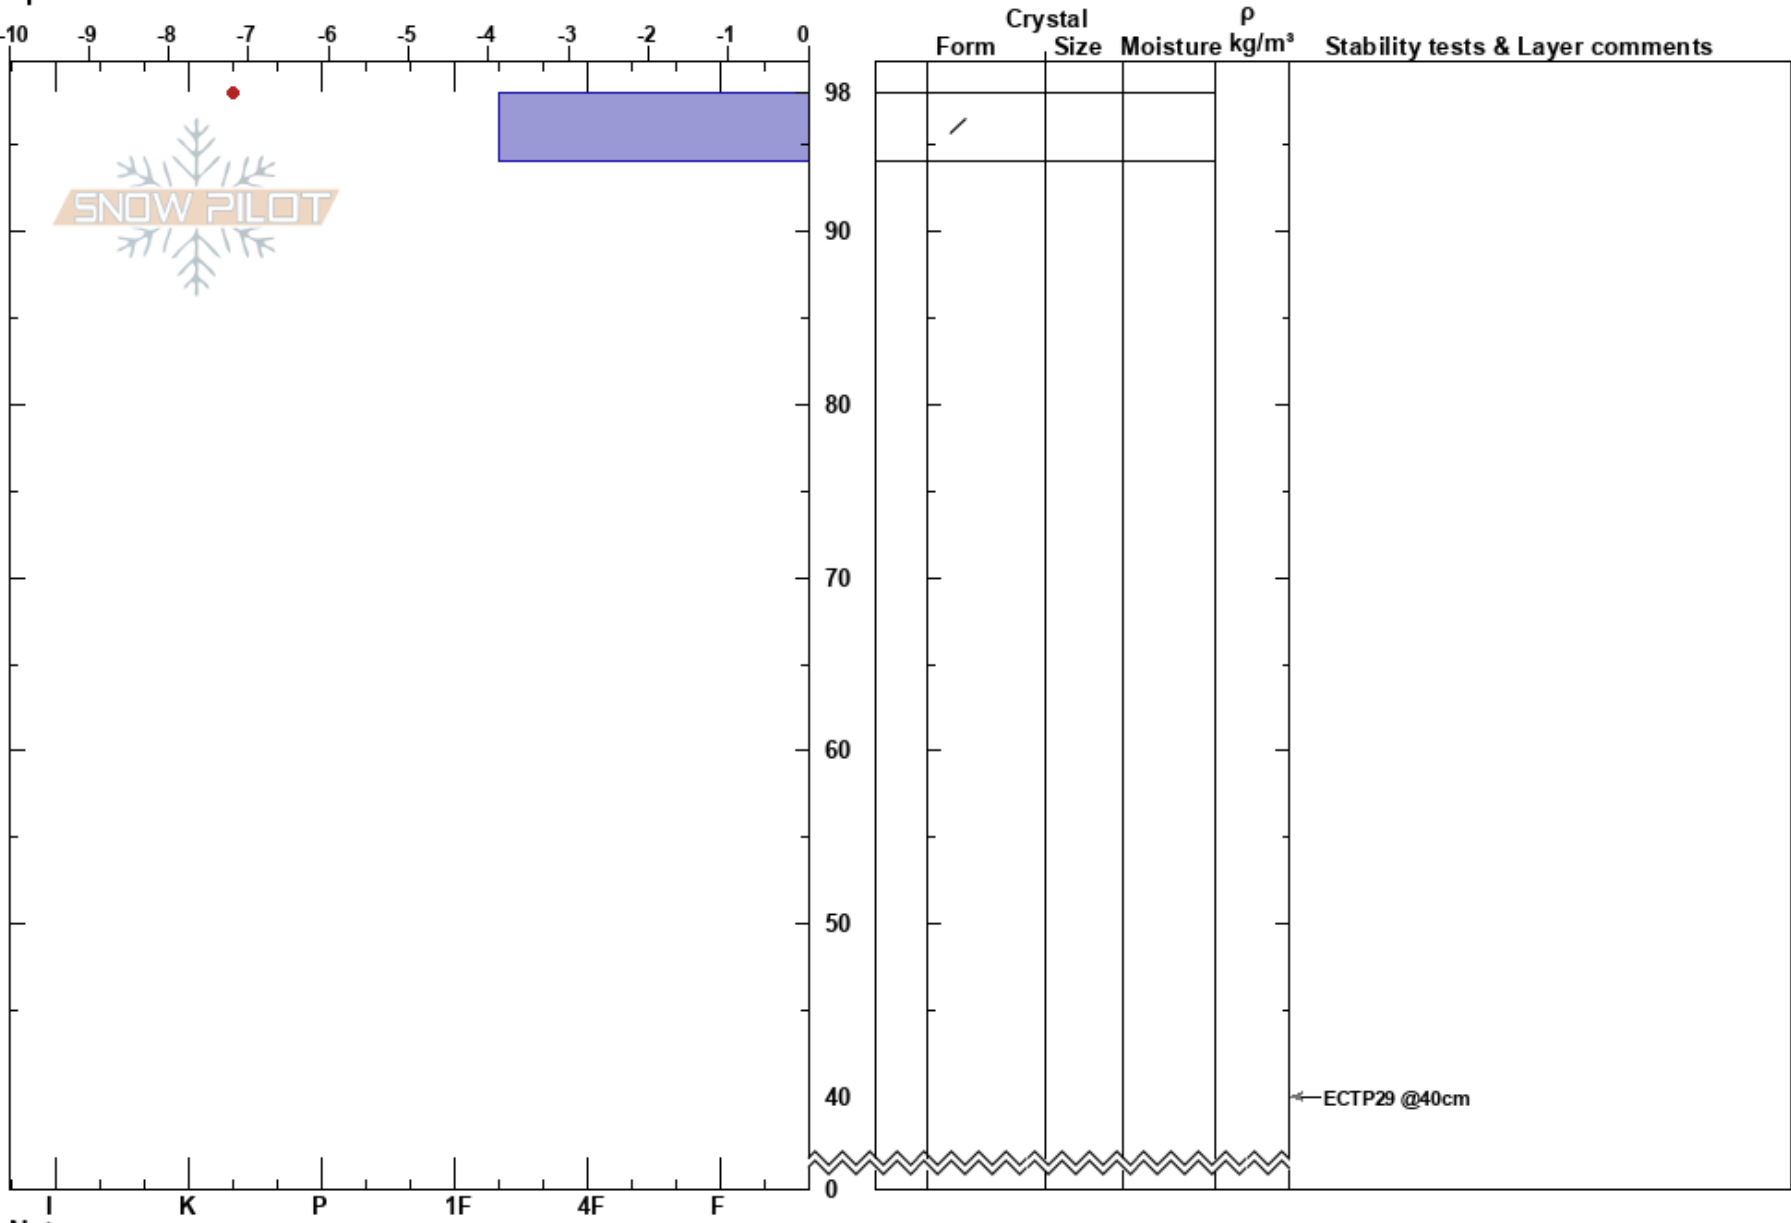

Gemkenjokken
 Västra Vindelfjällen
 Sweden
Elevation: 1020 m
Aspect: N
Specifics:

Jenny Råghall
 11/01/2018 - 11:15
Co-ord:
Slope Angle: 23°
Wind Loading: previous

Stability:
Air Temperature: -3.3°C **PF:**20
Sky Cover: SCT
Precipitation: NO
Wind: W Moderate

Layer Notes:

Notes: ALP, nordvänd läformation / rygg.