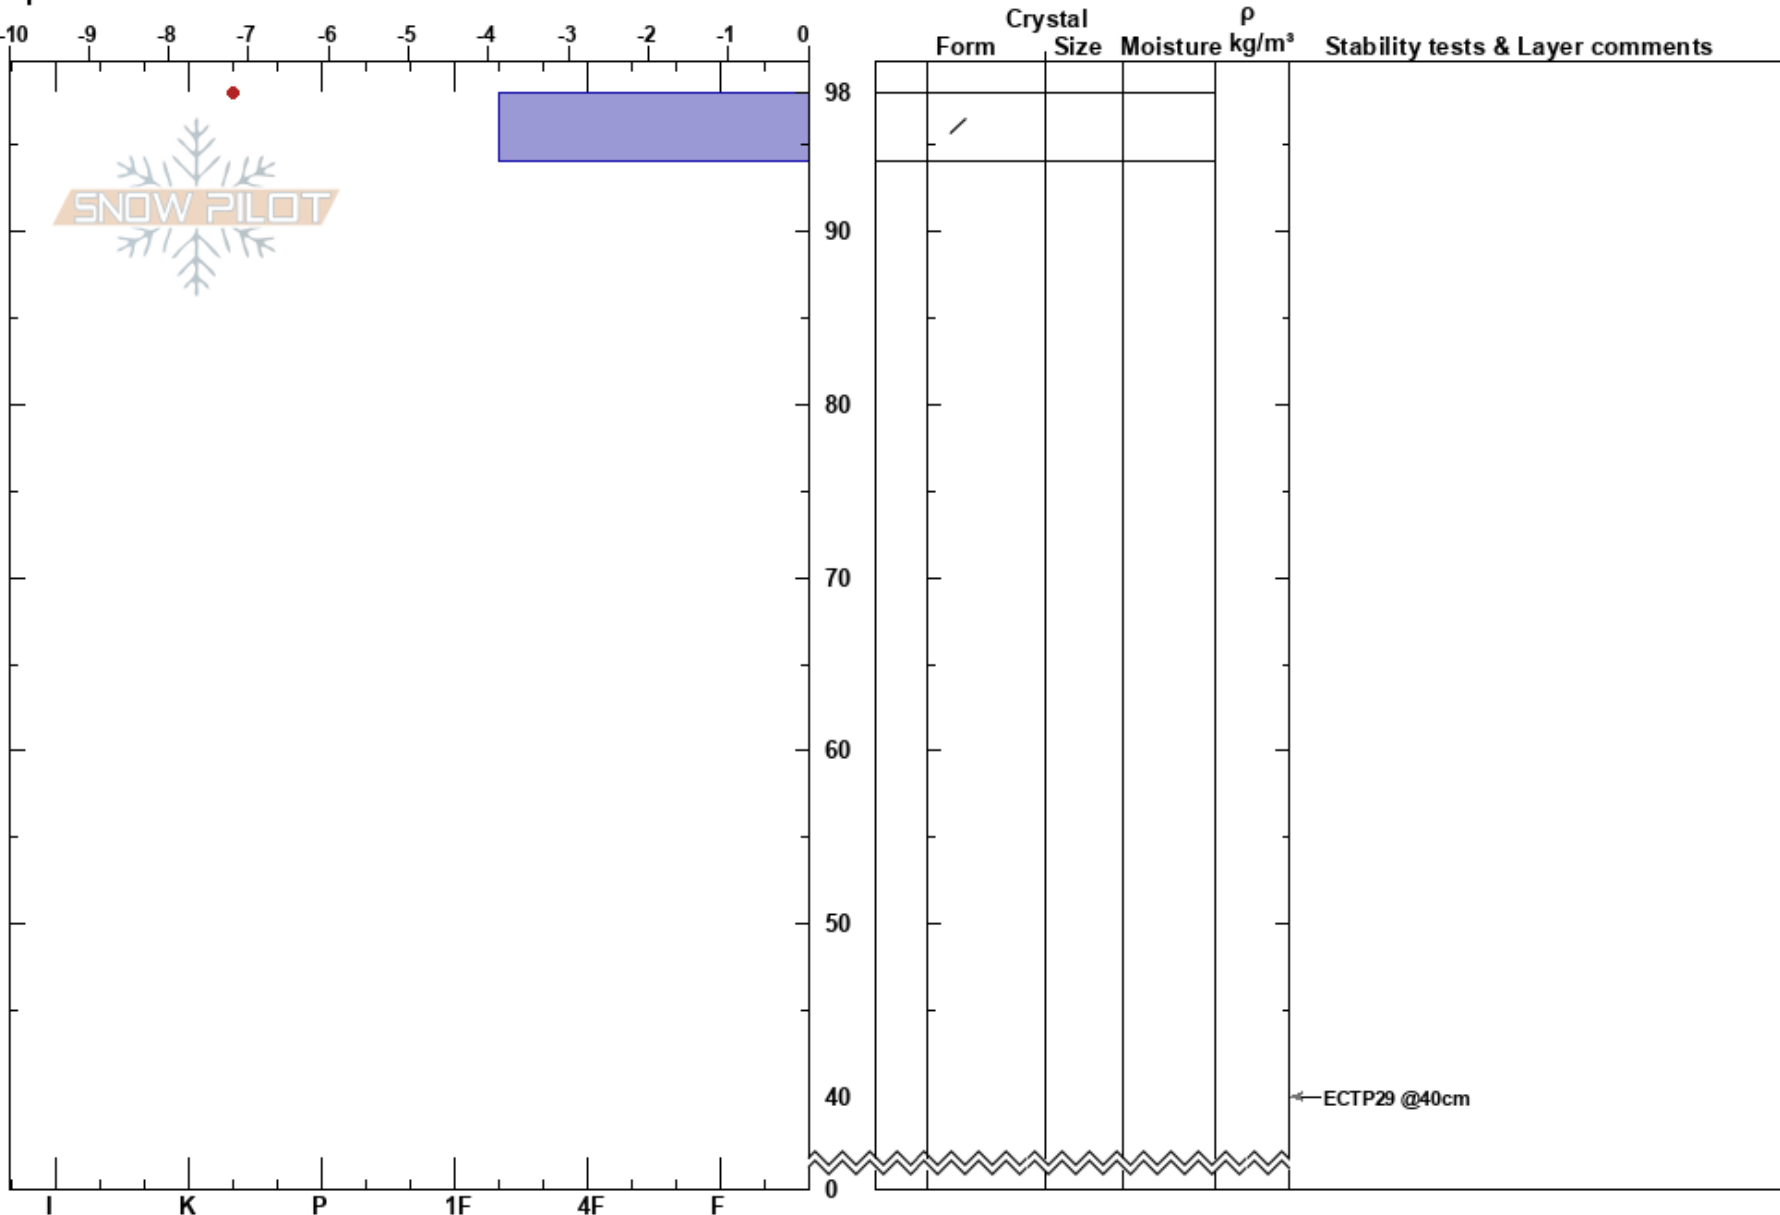

Gemkenjokken
 Västra Vindelfjällen
 Sweden
Elevation: 1020 m
Aspect: N
Specifics:

Jenny Råghall
 11/01/2018 - 11:15
Co-ord:
Slope Angle: 23°
Wind Loading: previous

Stability:
Air Temperature: -3.3°C **PF:**20
Sky Cover: SCT
Precipitation: NO
Wind: W Moderate

Layer Notes:

Notes: ALP, nordvänd läformation / rygg.