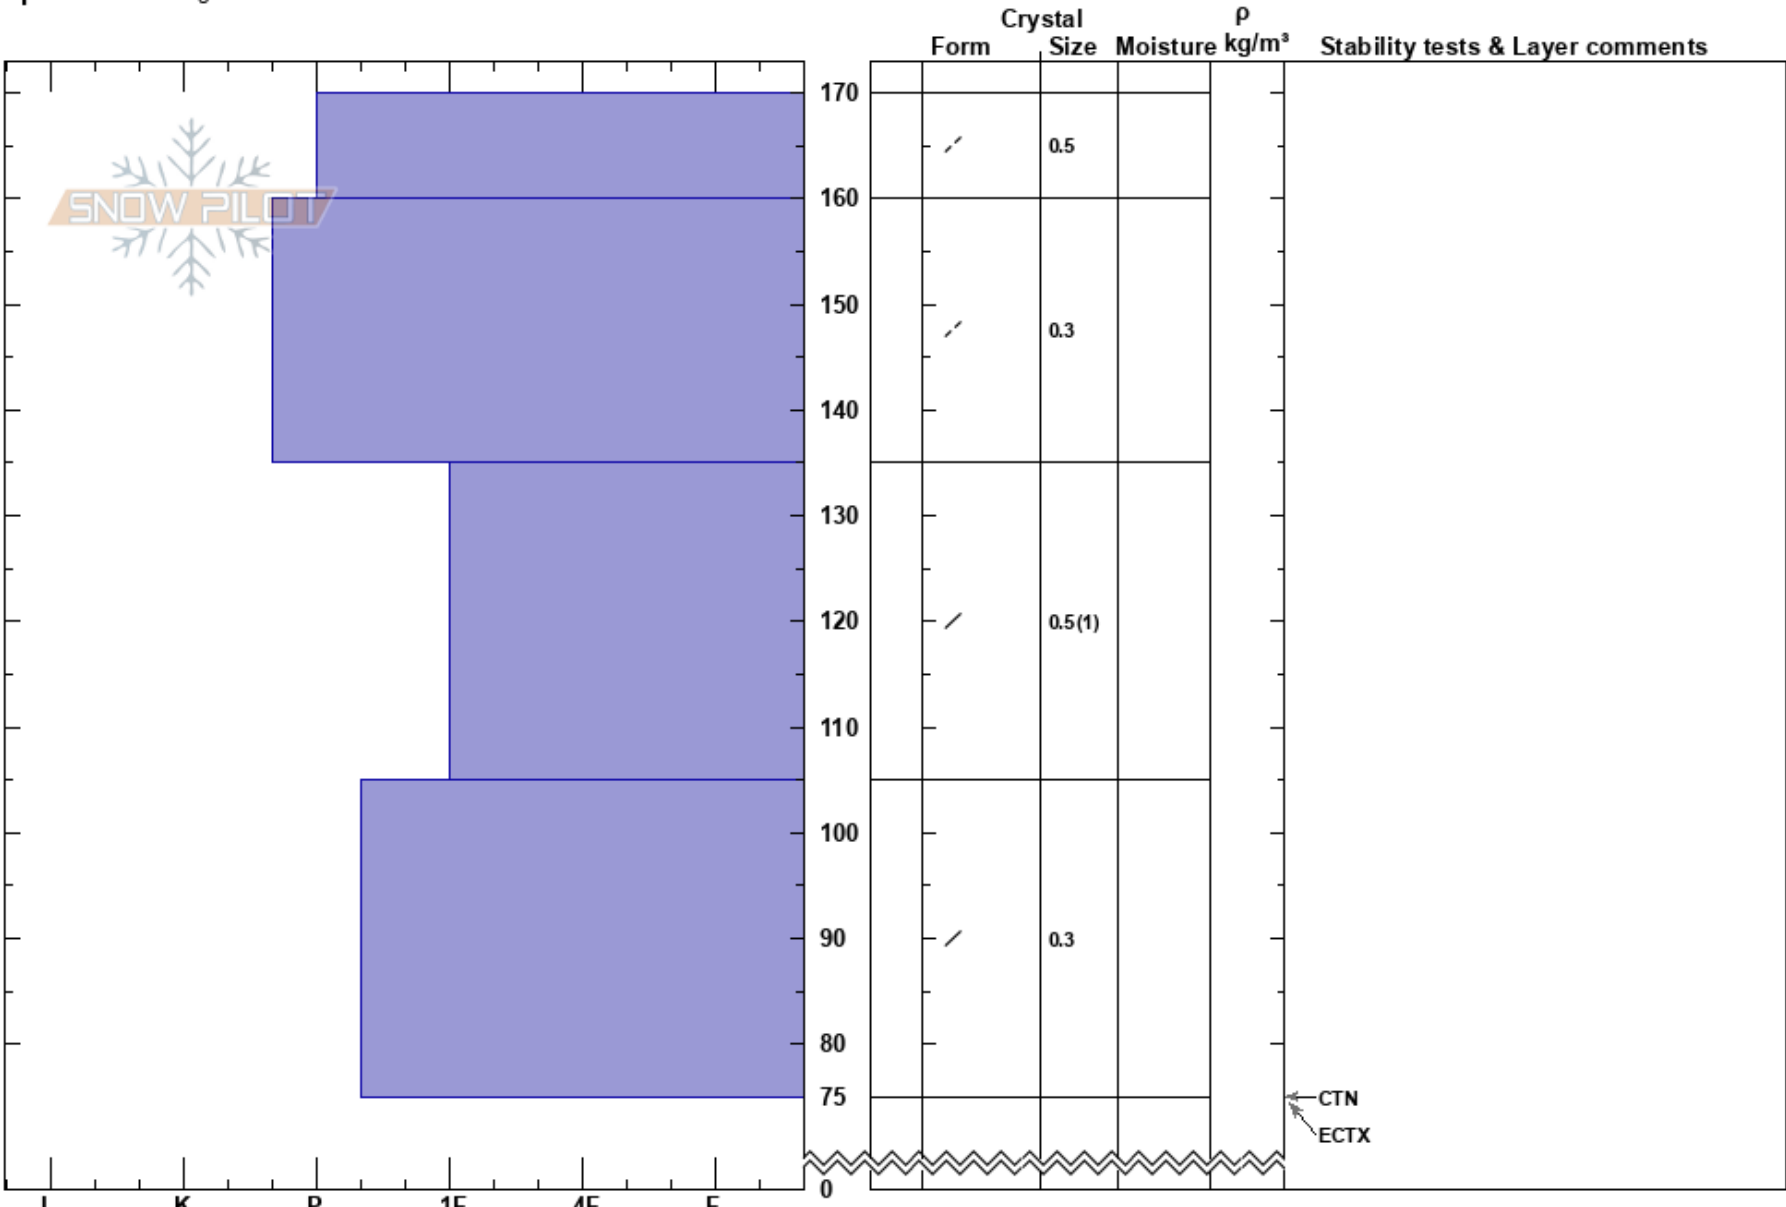

AZSB Below Whale
 Kachina Peaks
 AZ
 Elevation: 11800 ft
 Aspect: N
 Specifics: Pit dug in a Ski Area

Snowbowl Dispatch
 03/07/2023 - 1:20pm
 Co-ord: 35.32672N, -111.68235W
 Slope Angle: 39°
 Wind Loading: previous

Stability: **HS:170**
 Air Temperature: 34°C **PF:0**
 Sky Cover: CLR **PS:0**
 Precipitation: NO
 Wind: SW Calm
 135-105cm: Problematic layer

Notes: Pit Dug below the whale