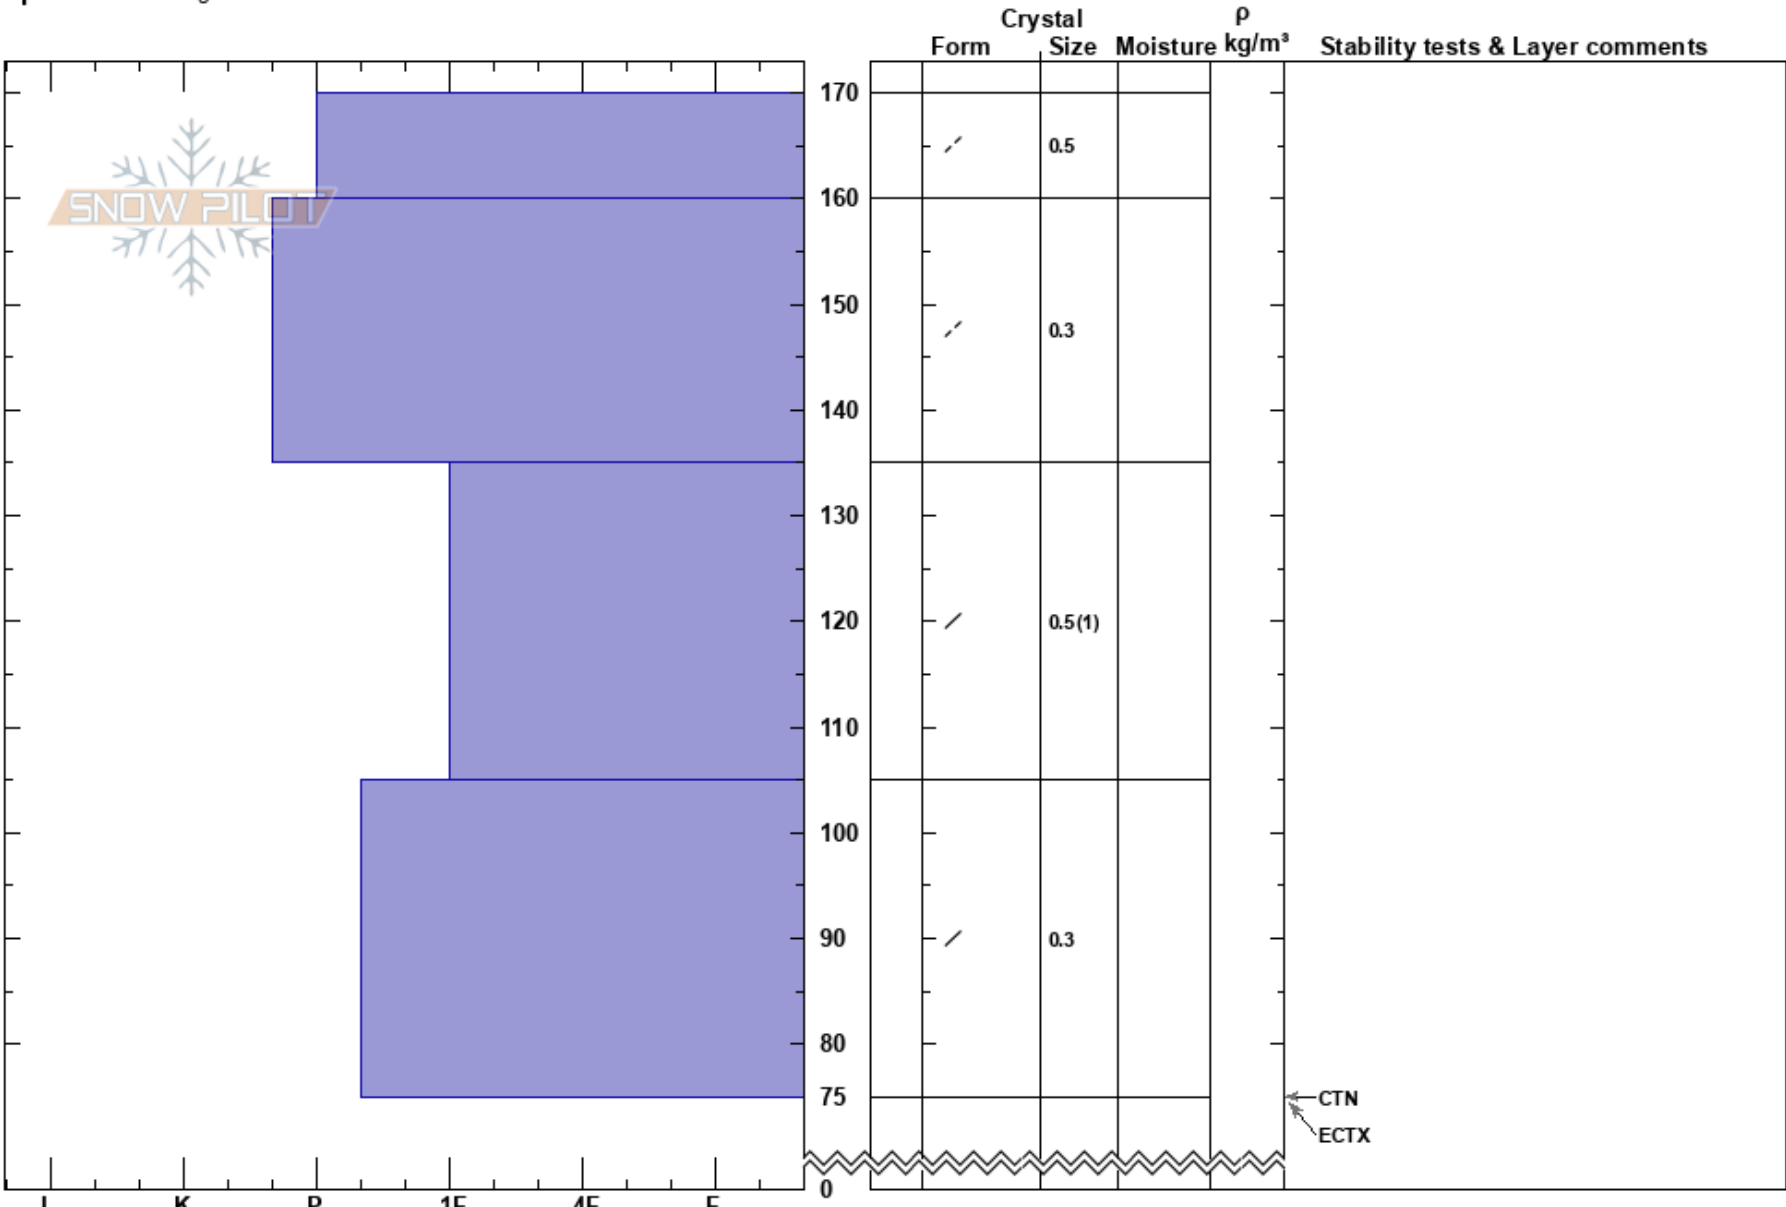

AZSB Below Whale  
 Kachina Peaks  
 AZ  
 Elevation: 11800 ft  
 Aspect: N  
 Specifics: Pit dug in a Ski Area

Snowbowl Dispatch  
 03/07/2023 - 1:20pm  
 Co-ord: 35.32672N, -111.68235W  
 Slope Angle: 39°  
 Wind Loading: previous

Stability: **HS:170**  
 Air Temperature: 34°C **PF:0**  
 Sky Cover: CLR **PS:0**  
 Precipitation: NO  
 Wind: SW Calm  
 135-105cm: Problematic layer

Notes: Pit Dug below the whale