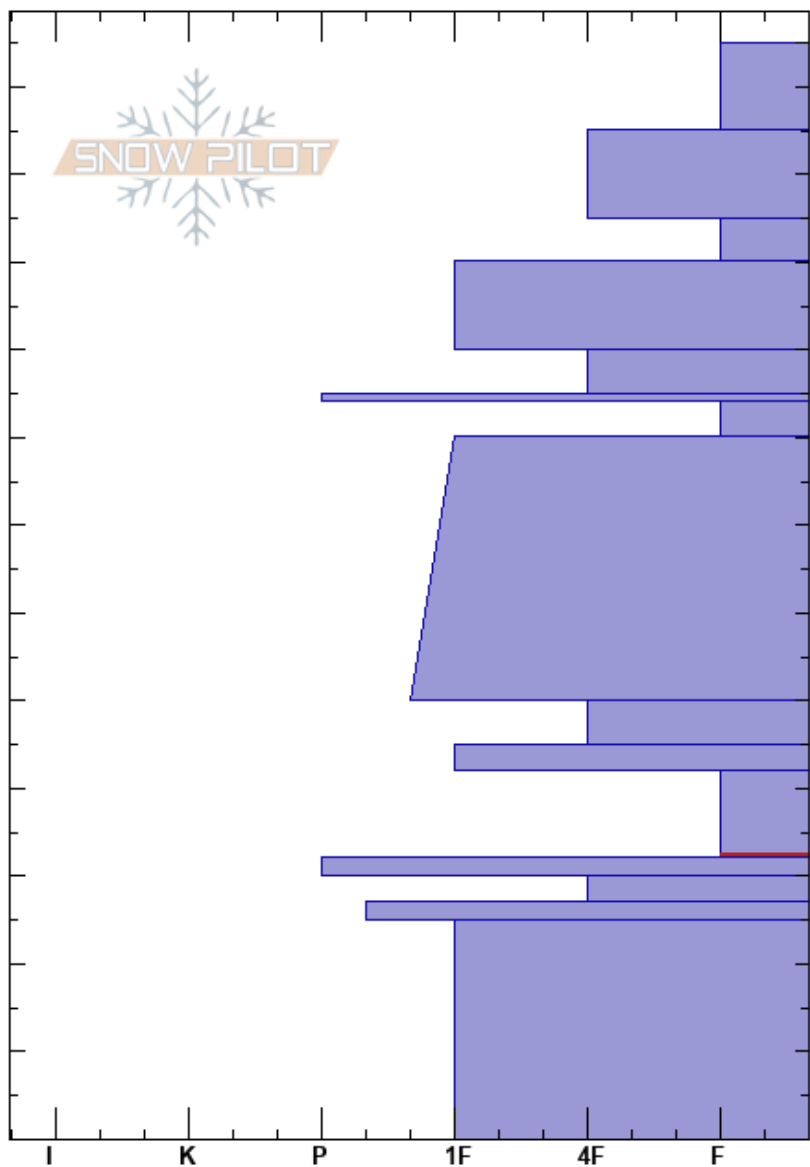

Upper Rockpile
 East Pioneers
 MT
Elevation: 9300 ft
Aspect: 10°
Specifics: We skied slope

Alex Dunn
 12/22/2017 - 3:00pm
Co-ord: 45.40968N, -112.92890W
Slope Angle: 33°
Wind Loading: previous

Stability: Fair Unstable **HS:** 125 **Layer Notes:**
Air Temperature: -7°C **PF:** 25 42-32cm: Problematic layer
Sky Cover: OVC
Precipitation: S1
Wind: NW Moderate

Crystal Form	Crystal Size	Moisture	ρ kg/m ³	Stability tests & Layer comments
+				
/				← CT1, Q2 @115cm
□	1			← CT9, Q3 @105cm
•				
□	0.5			← ECTN14 @90cm
■				
⊖	2.5			← ECTN15 @80cm
•				
□	2			← ECTN22 @50cm
•				
□ (⊖)	4			
■				← CT11, Q1 @32cm
⊖	4			← ECTN28 @32cm
■				← PST25/100 (End) @32cm
⊖	1.5			← PST30/100 (End) @32cm