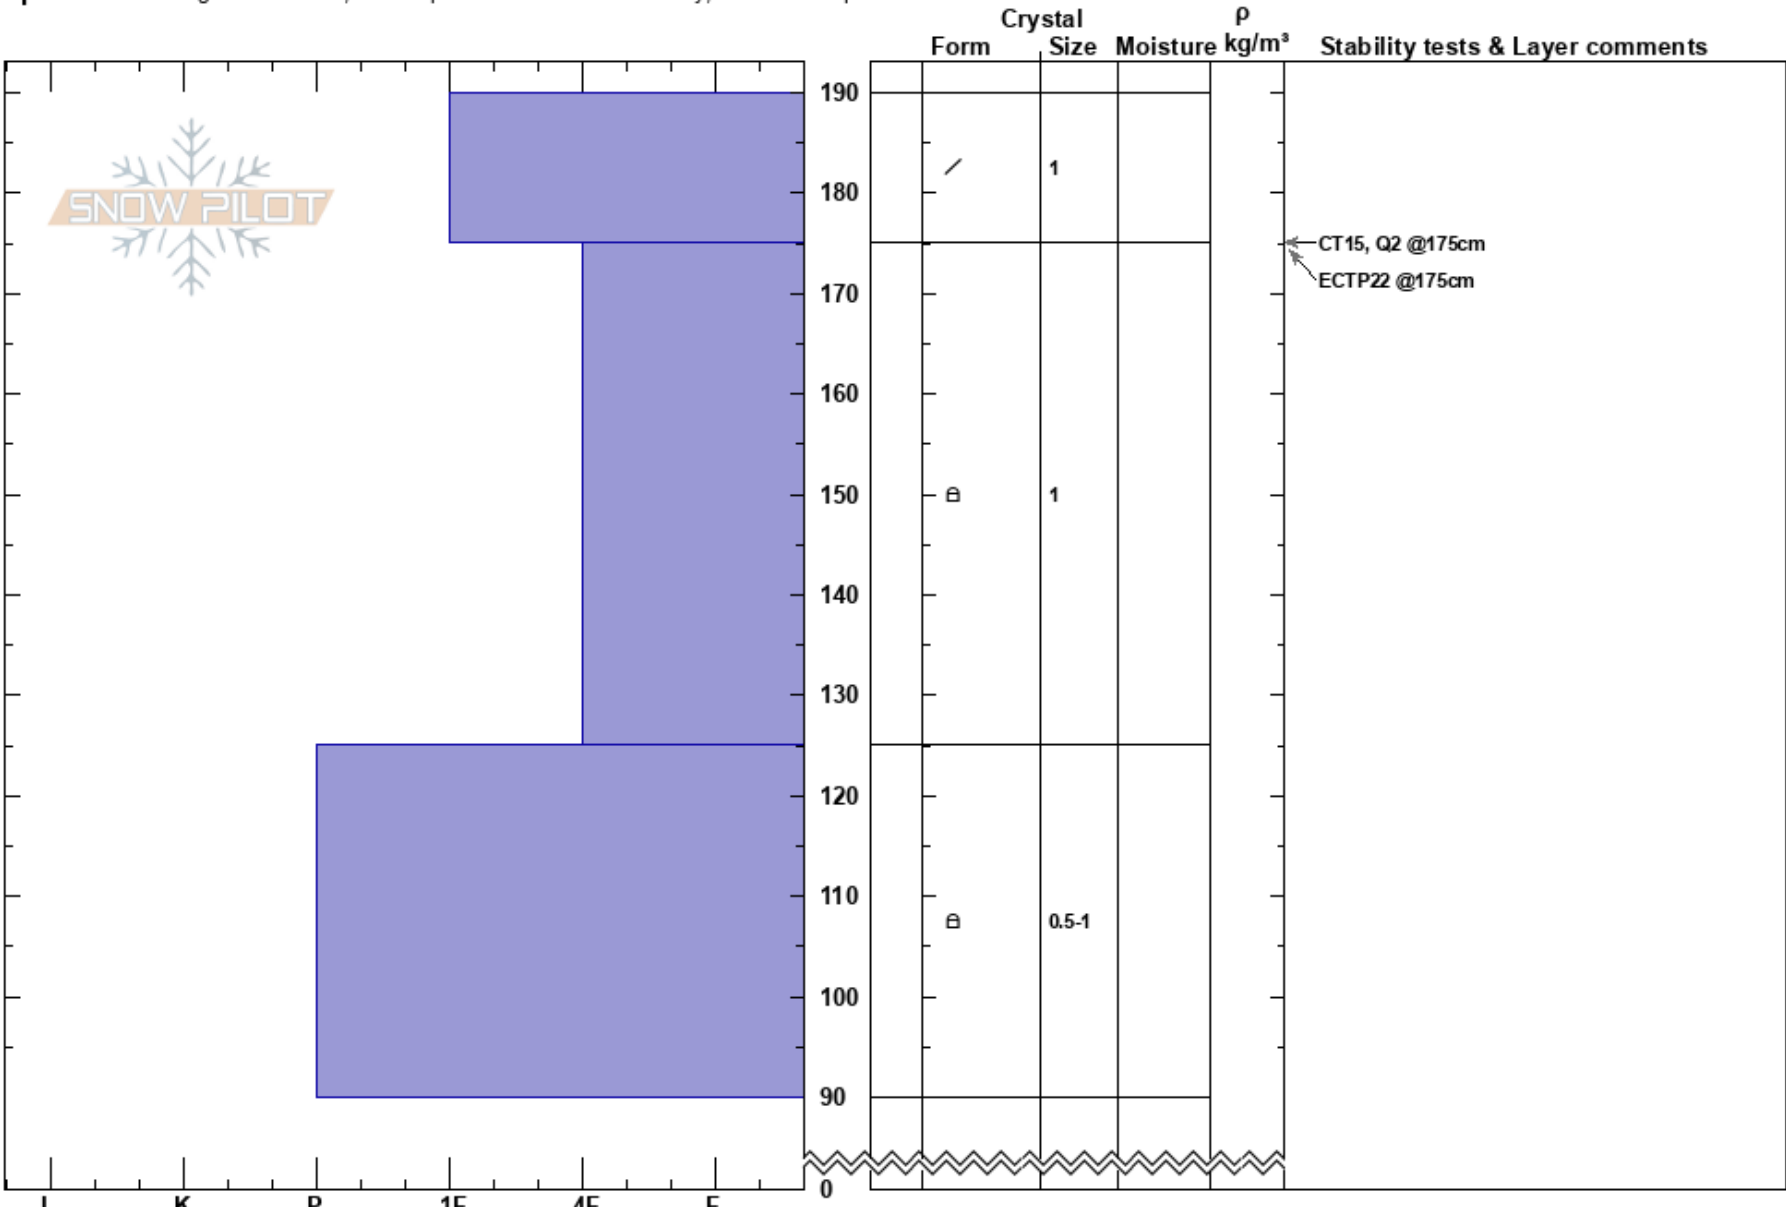

Helipad
 Kachina Peaks
 AZ
 Elevation: 11561 ft
 Aspect: SW
 Specifics: Pit dug in a Ski Area; Pit is representative of backcountry; We skied slope

Brennan Hartigan
 03/10/2023 - 11:06am
 Co-ord: 35.32624N, -111.68497W
 Slope Angle: 31°
 Wind Loading: yes

Stability: **HS:190** Layer Notes:
 Air Temperature: 25.5°C
 Sky Cover: X
 Precipitation: NO
 Wind: W Moderate

Notes: