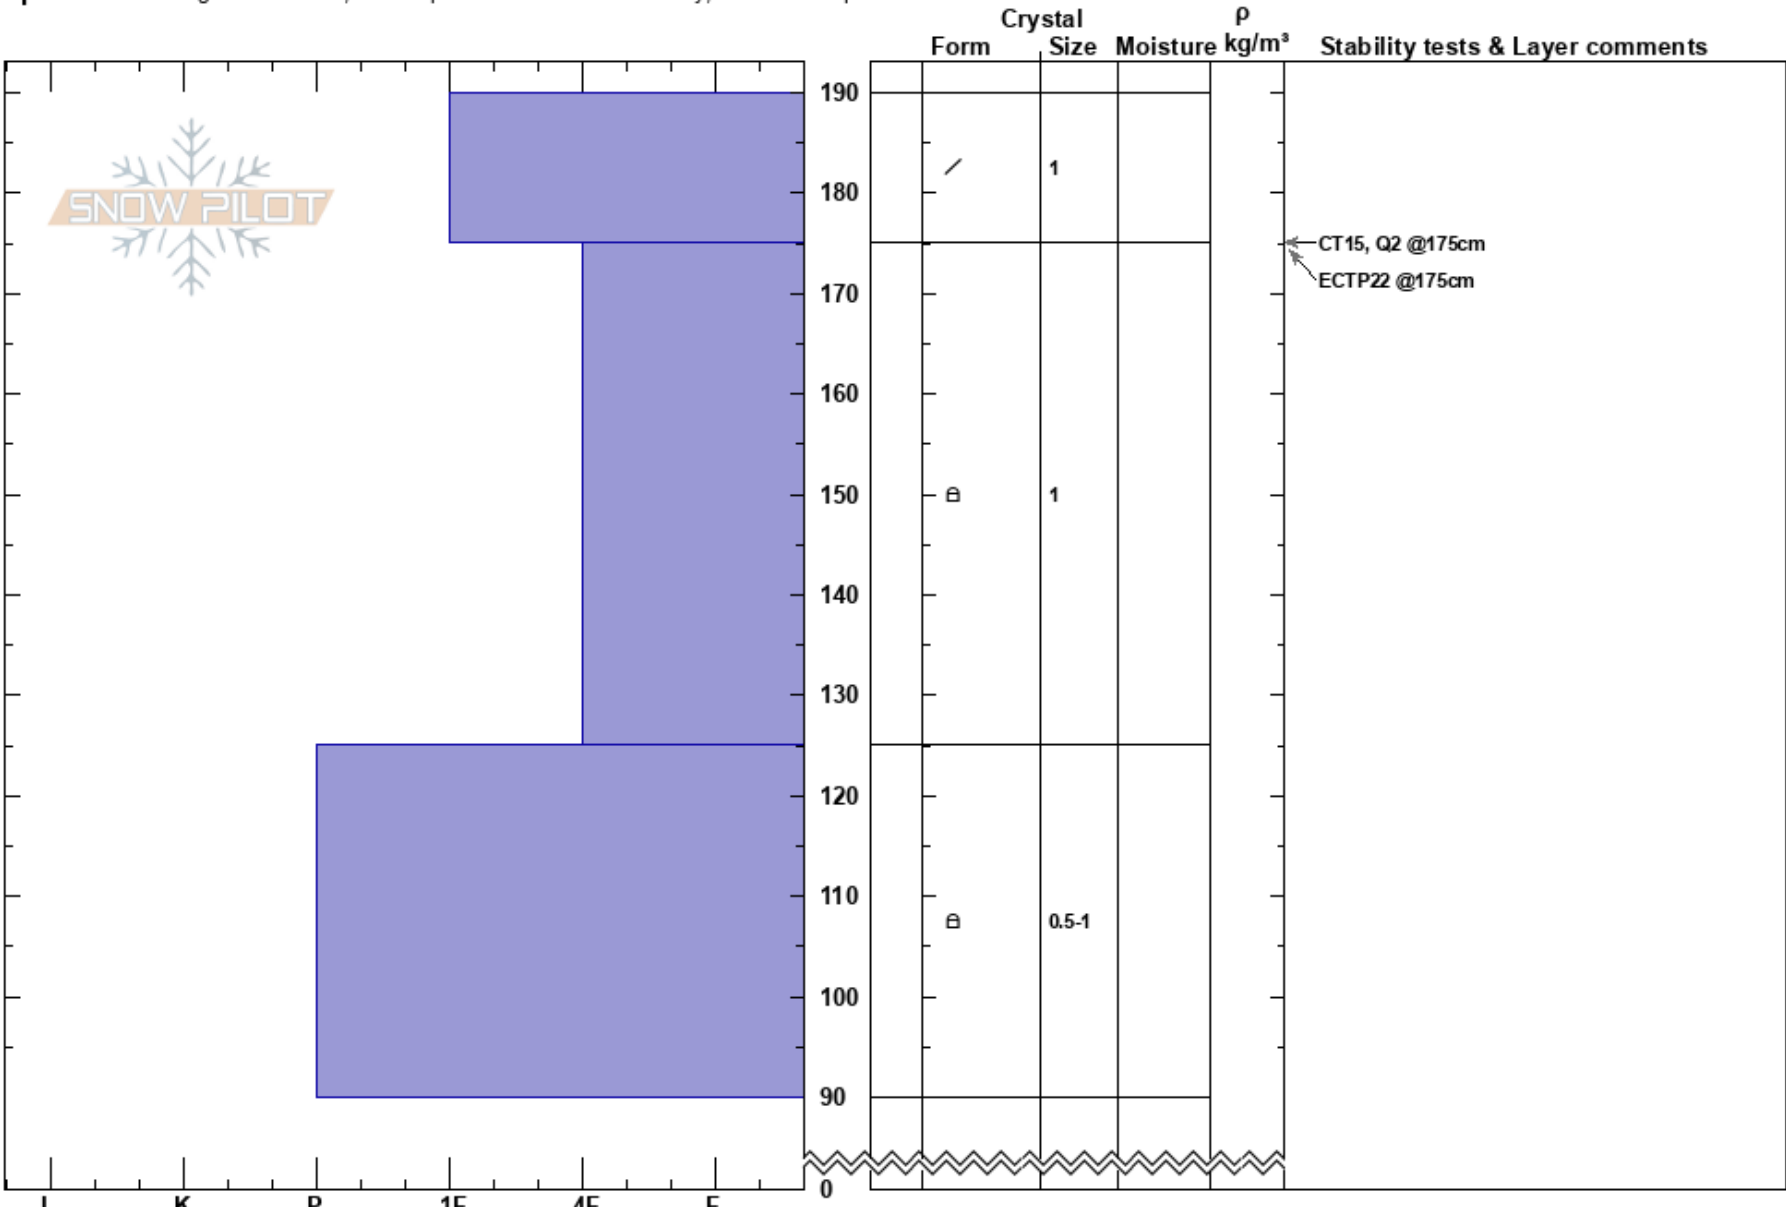

Helipad  
 Kachina Peaks  
 AZ  
 Elevation: 11561 ft  
 Aspect: SW  
 Specifics: Pit dug in a Ski Area; Pit is representative of backcountry; We skied slope

Brennan Hartigan  
 03/10/2023 - 11:06am  
 Co-ord: 35.32624N, -111.68497W  
 Slope Angle: 31°  
 Wind Loading: yes

Stability: **HS:190** Layer Notes:  
 Air Temperature: 25.5°C  
 Sky Cover: X  
 Precipitation: NO  
 Wind: W Moderate

Notes: