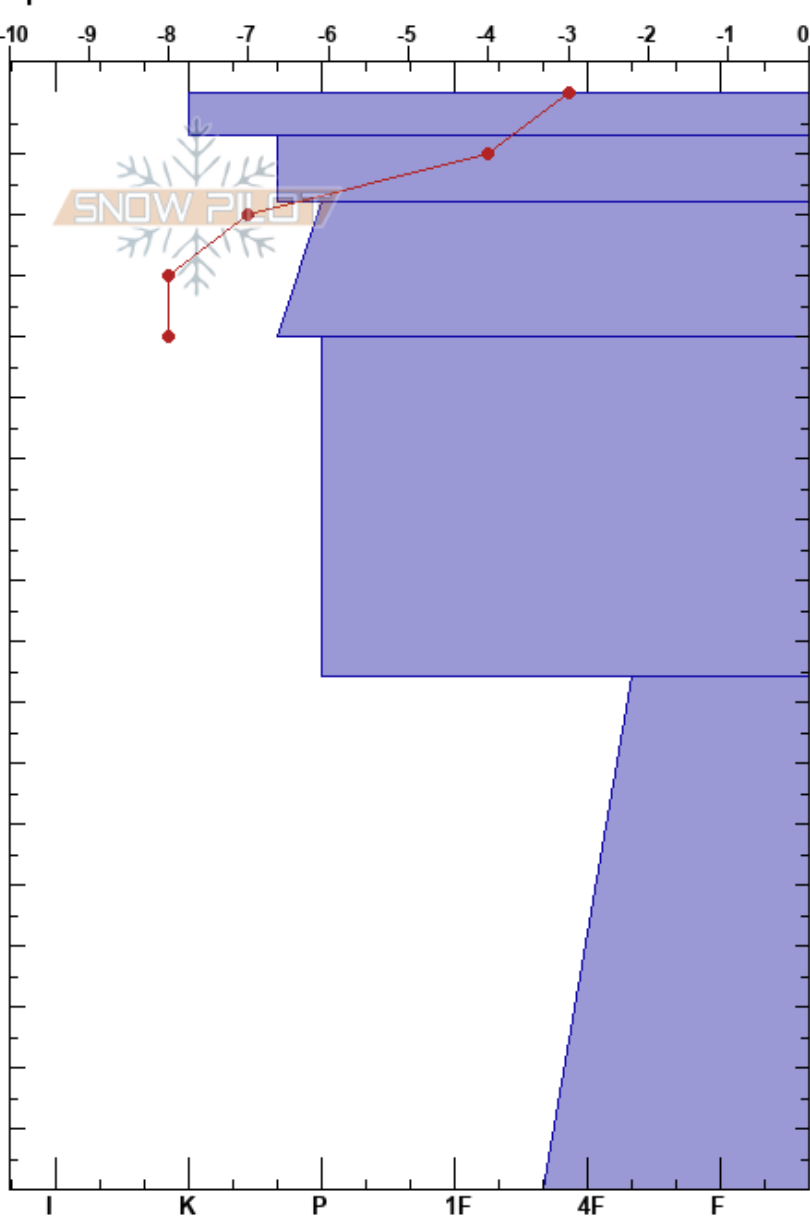

Williams Lake Moraine  
Sangre de Cristo Range  
NM

Jack Detwiler  
03/09/2023 - 12:30pm  
Co-ord: 36.55212N, -105.43470W  
Slope Angle: 25°  
Wind Loading: previous

Stability: HS:180  
Air Temperature: -3°C  
Sky Cover: SCT  
Precipitation: NO  
Wind: N Moderate

Layer Notes:  
PF:5 96-180cm:Problematic layer  
PS: 1

Elevation: 11440 ft  
Aspect: E  
Specifics:

Form	Crystal		Moisture	$\rho$ kg/m <sup>3</sup>	Stability tests & Layer comments
	Size				
⊙⊙	0.5-1				
/	0.5				
•	0.5-1				
□	0.5-1				
^	2-3				← CT11 @140cm
					← ECTX