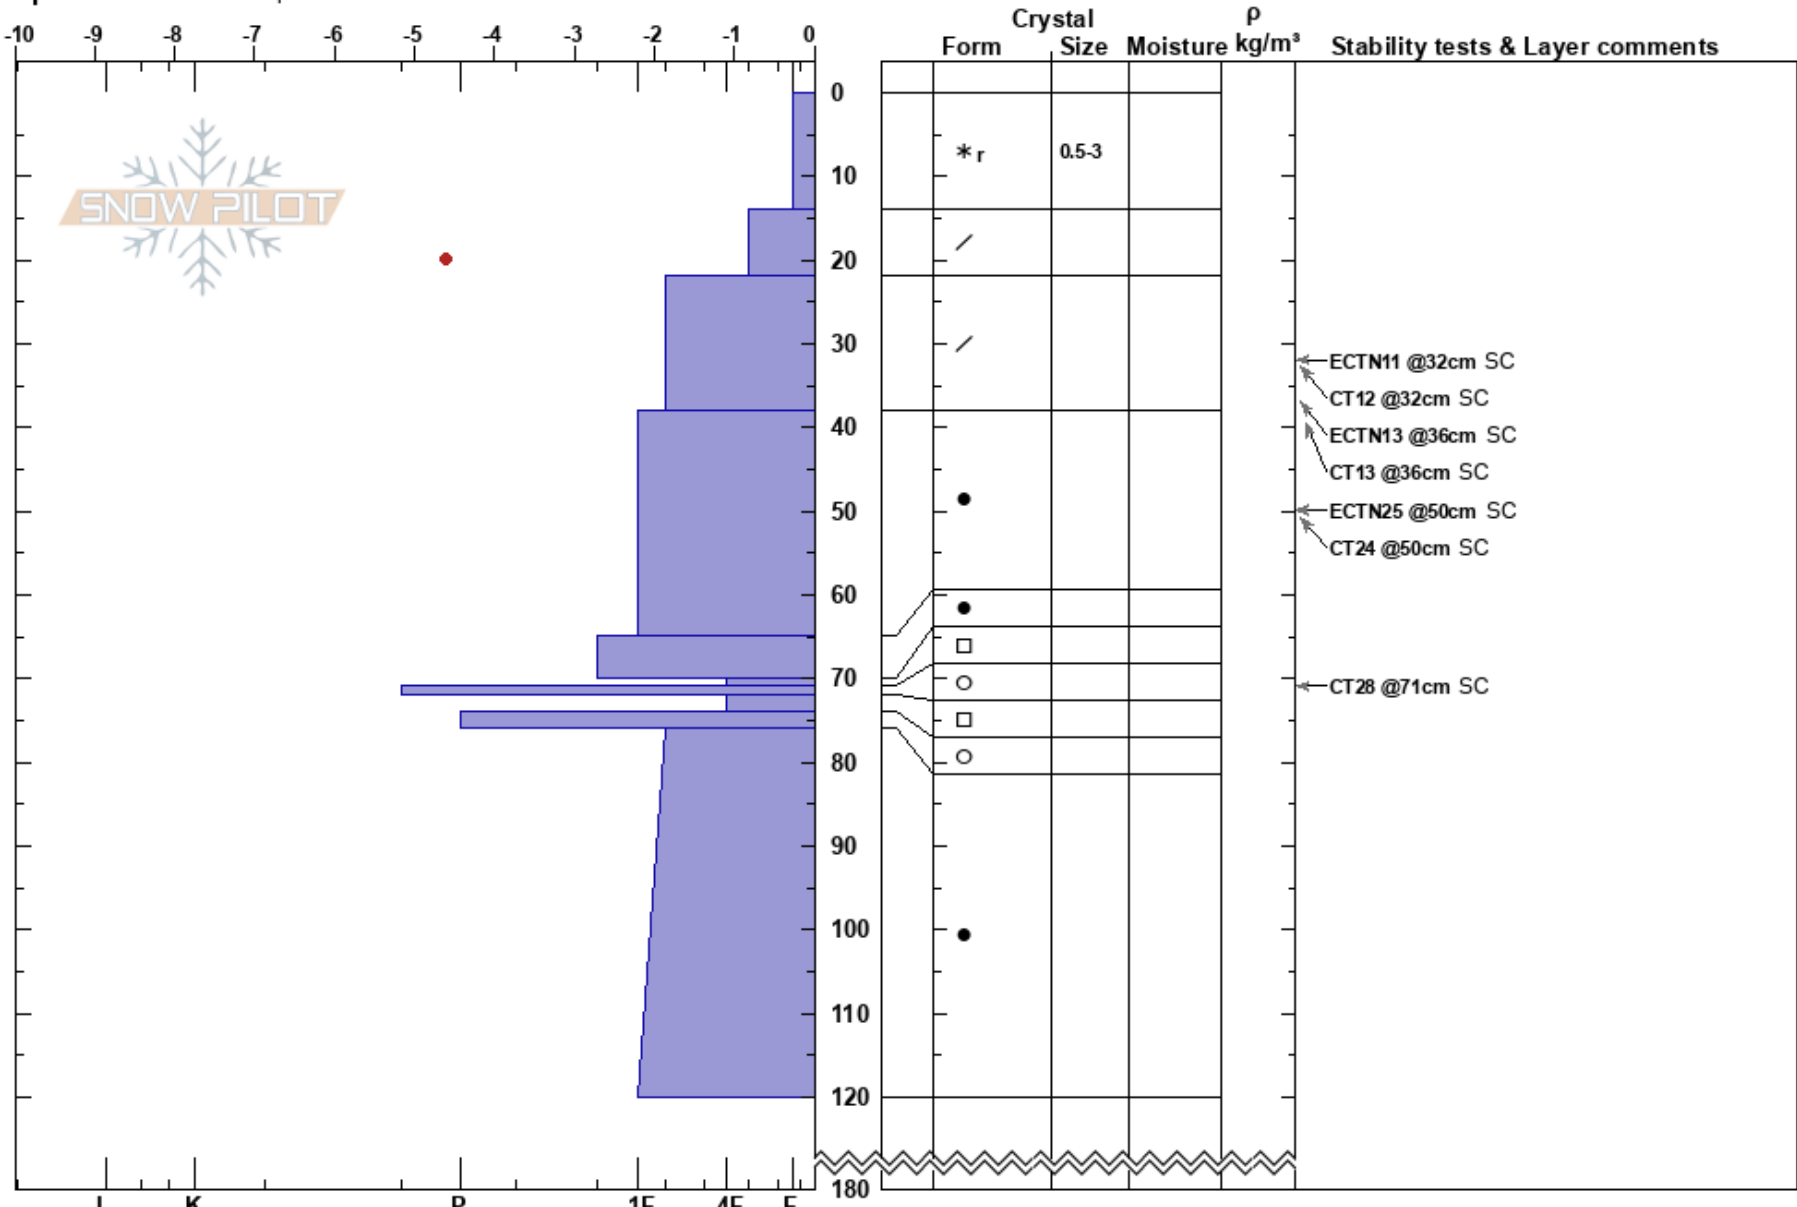

West Monument South-SW Jennifer Shields
 Bear River Range 03/09/2023 - 12:00pm
 UT
 Elevation: 8554 ft
 Aspect: SW
 Specifics: We skied slope

Co-ord: 41.41867N, -111.72621W
 Slope Angle: 28°
 Wind Loading: no

Stability: HS:180
 Air Temperature: -4.6°C PF:35 70-71cm:Problematic layer
 Sky Cover: SCT PS:15
 Precipitation: NO
 Wind: S Light Breeze

Notes: