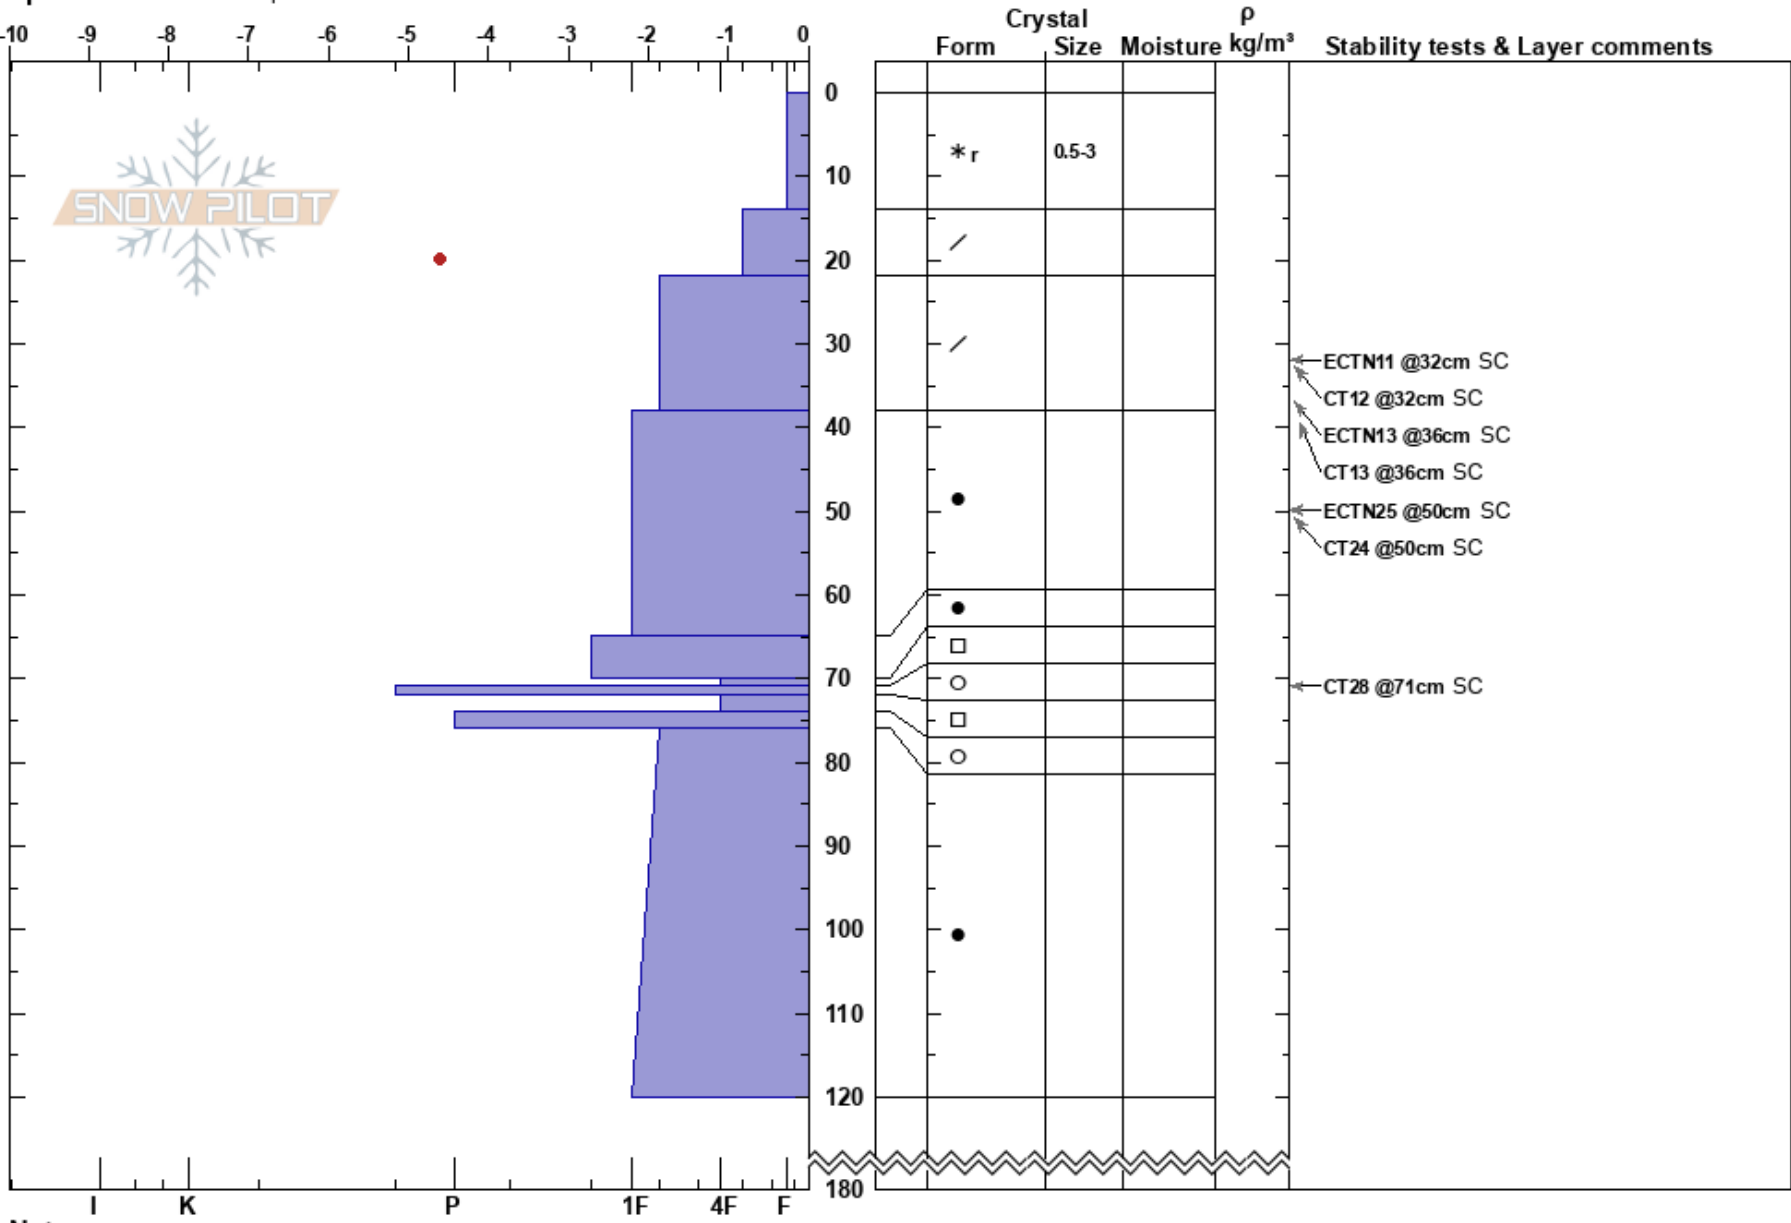

West Monument South-SW Jennifer Shields
 Bear River Range 03/09/2023 - 12:00pm
 UT Co-ord: 41.41867N, -111.72621W
 Elevation: 8554 ft Slope Angle: 28°
 Aspect: SW Wind Loading: no
 Specifics: We skied slope

Stability: HS:180 Layer Notes:
 Air Temperature: -4.6°C PF:35 70-71cm: Problematic layer
 Sky Cover: SCT PS: 15
 Precipitation: NO
 Wind: S Light Breeze

Notes: