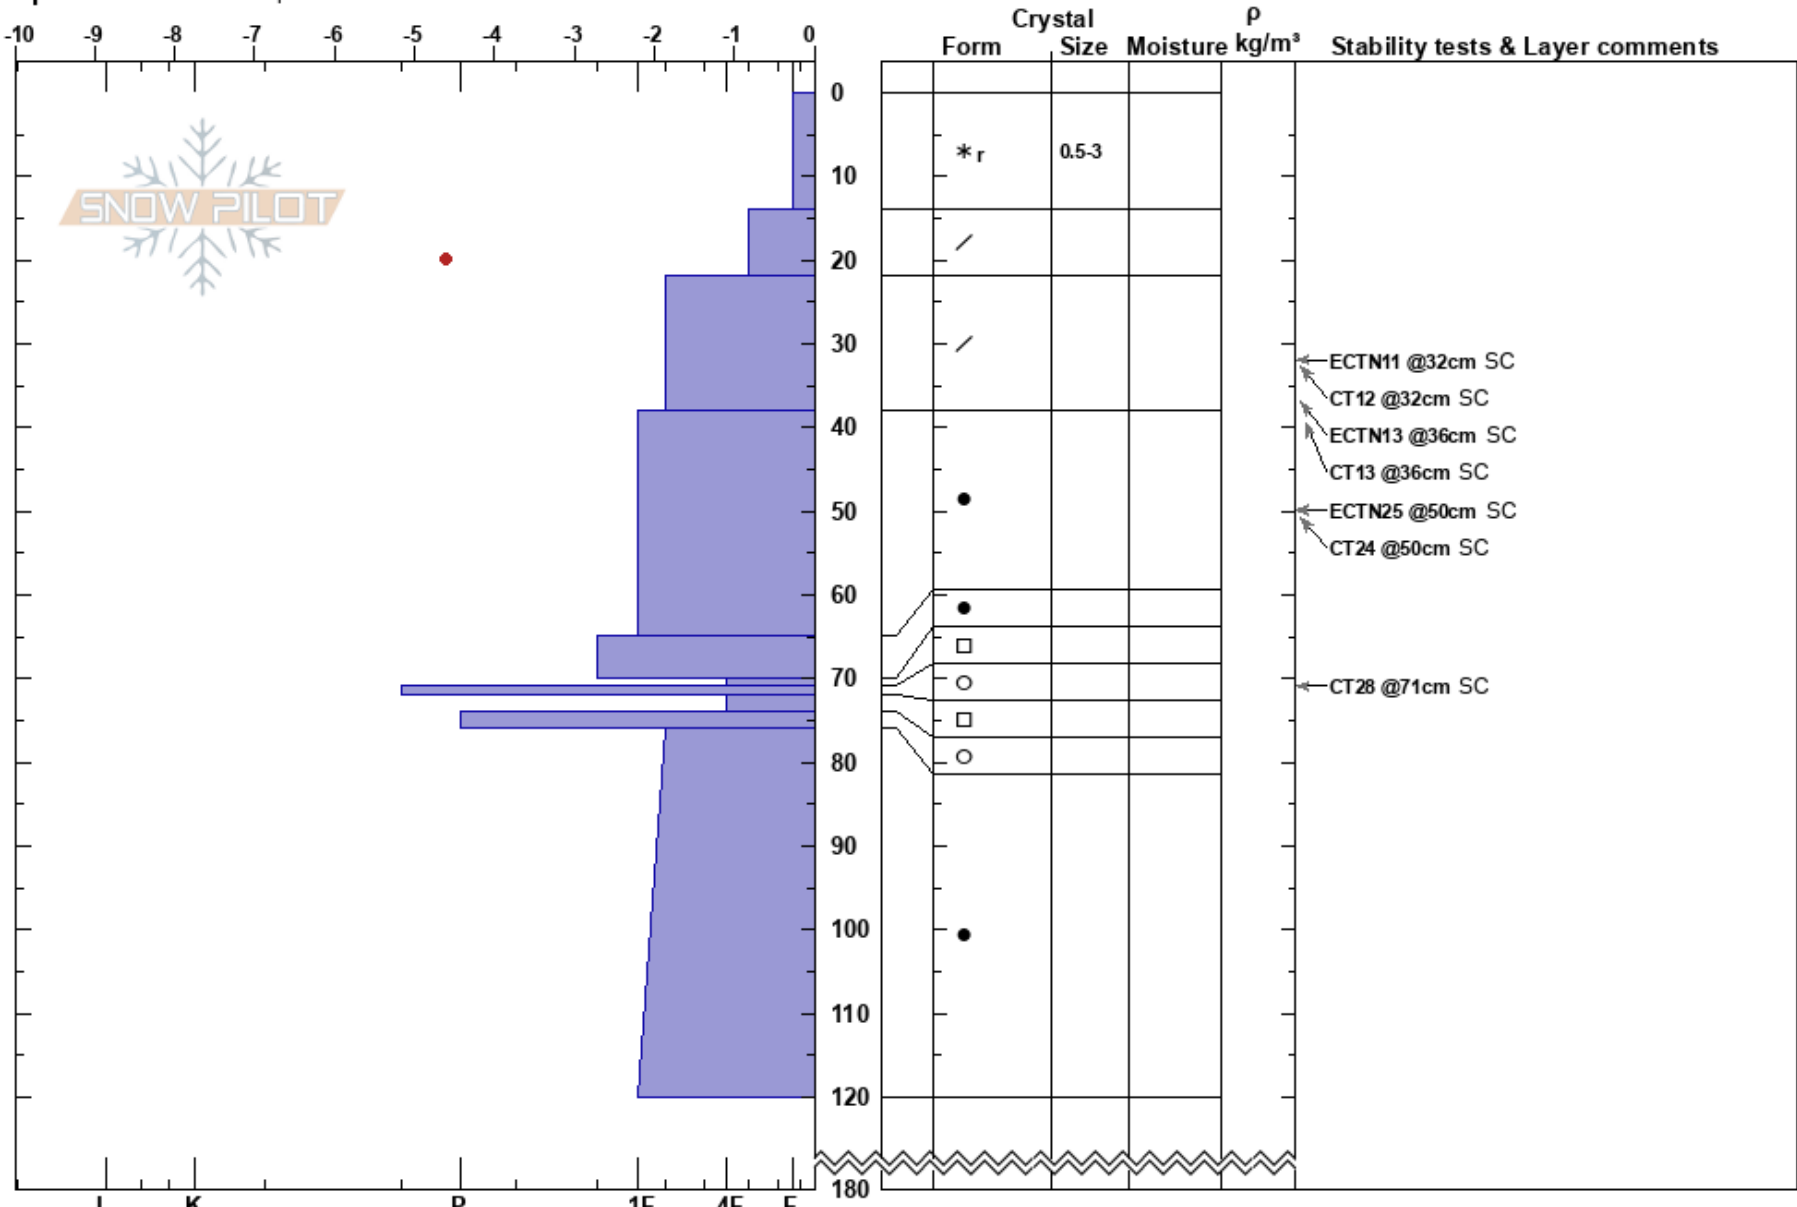

West Monument South-SW Jennifer Shields
 Bear River Range 03/09/2023 - 12:00pm
 UT
 Elevation: 8554 ft
 Aspect: SW
 Specifics: We skied slope

Co-ord: 41.41867N, -111.72621W
 Slope Angle: 28°
 Wind Loading: no

Stability: HS:180
 Air Temperature: -4.6°C PF:35 70-71cm:Problematic layer
 Sky Cover: SCT PS:15
 Precipitation: NO
 Wind: S Light Breeze

Notes: I K P 1F 4F F