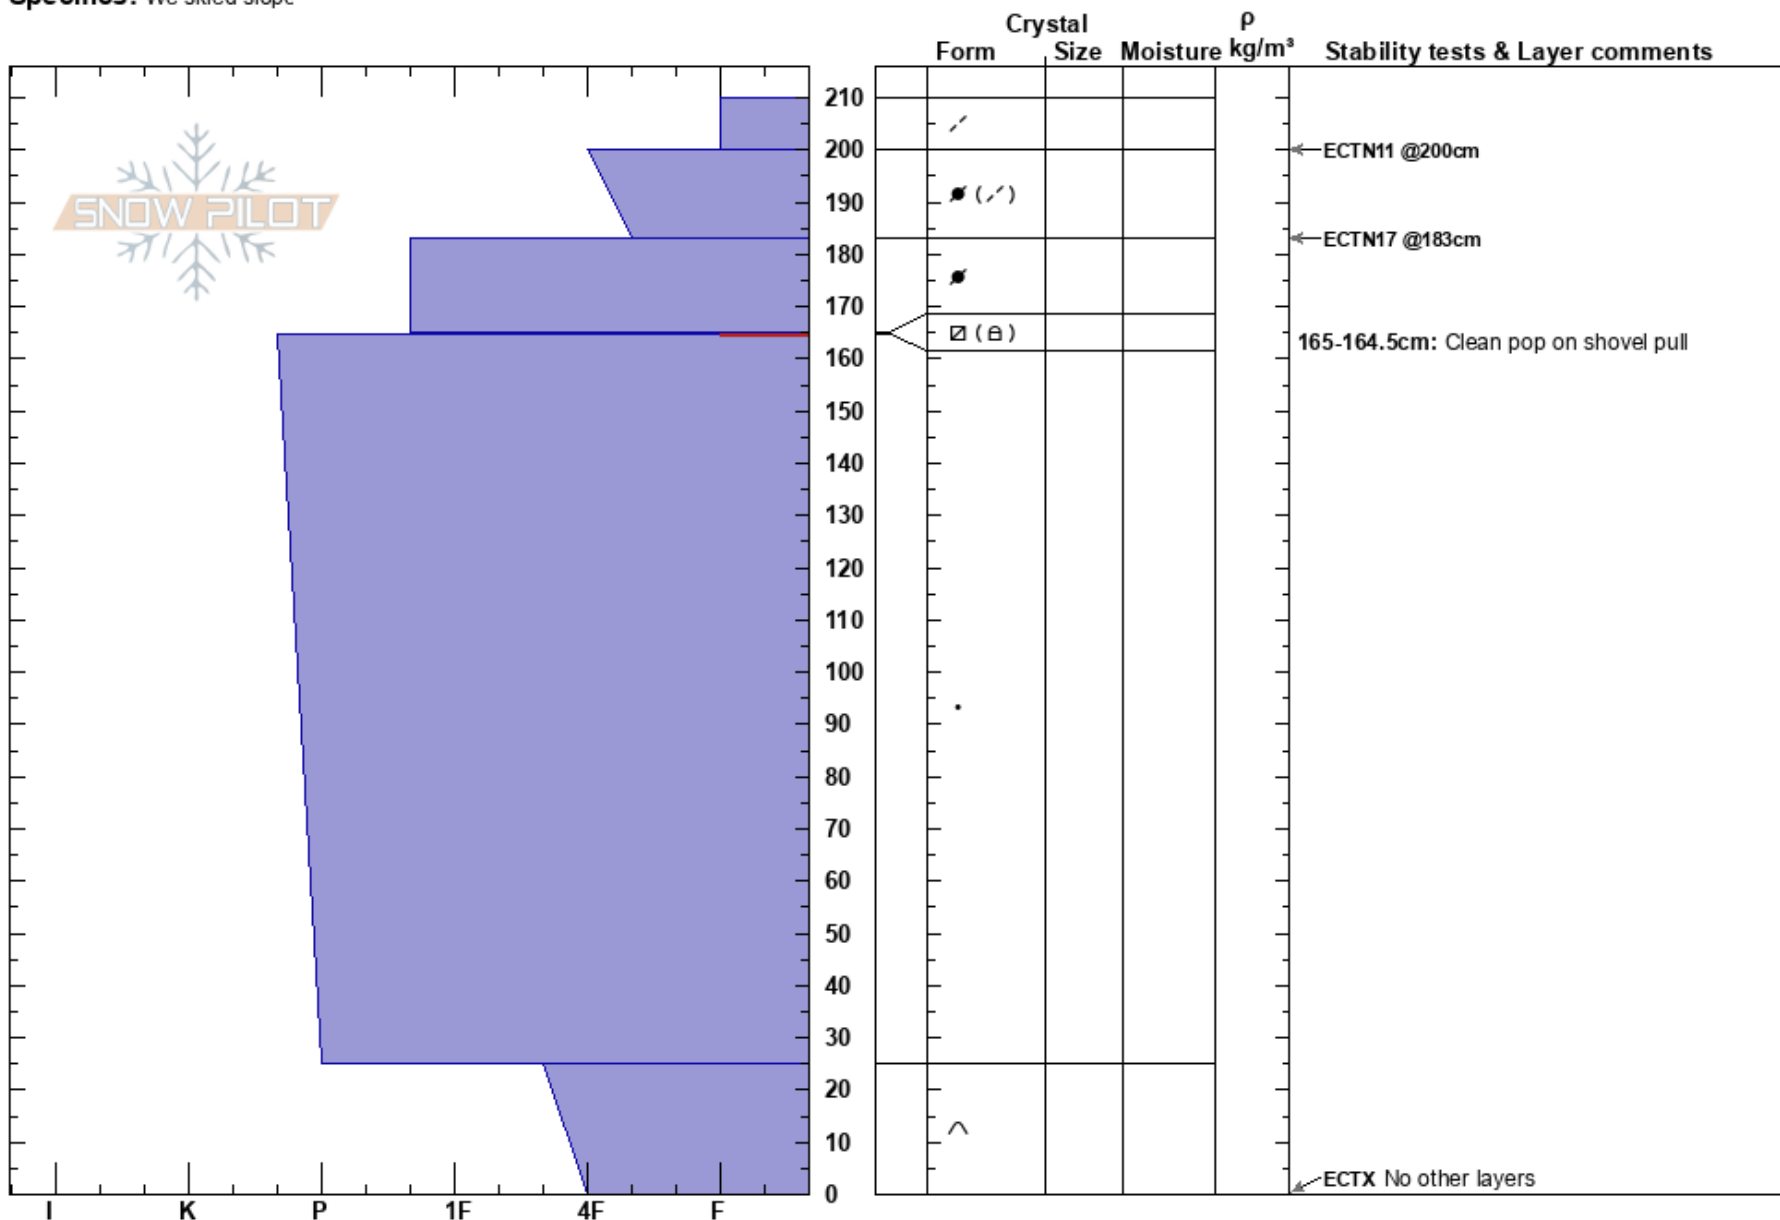

Buddha Belly
 Jones Pass
 CO
 Elevation: 12570 ft
 Aspect: E
 Specifics: We skied slope

Mike Wallace
 03/09/2023 - 11:45am
 Co-ord: 39.77168N, -105.88710W
 Slope Angle: 30°
 Wind Loading: yes

Stability:
 Air Temperature: -11°C
 Sky Cover: FEW
 Precipitation: NO
 Wind: NW Strong

HS:210
 PF:20
 PS: 8

Layer Notes:
 165-164.5cm: Clean pop on shovel pull
 165-164.5cm: Problematic layer

Notes: Feel like new heavy snow with wind may wake up the 164.5 buried NSF layer.