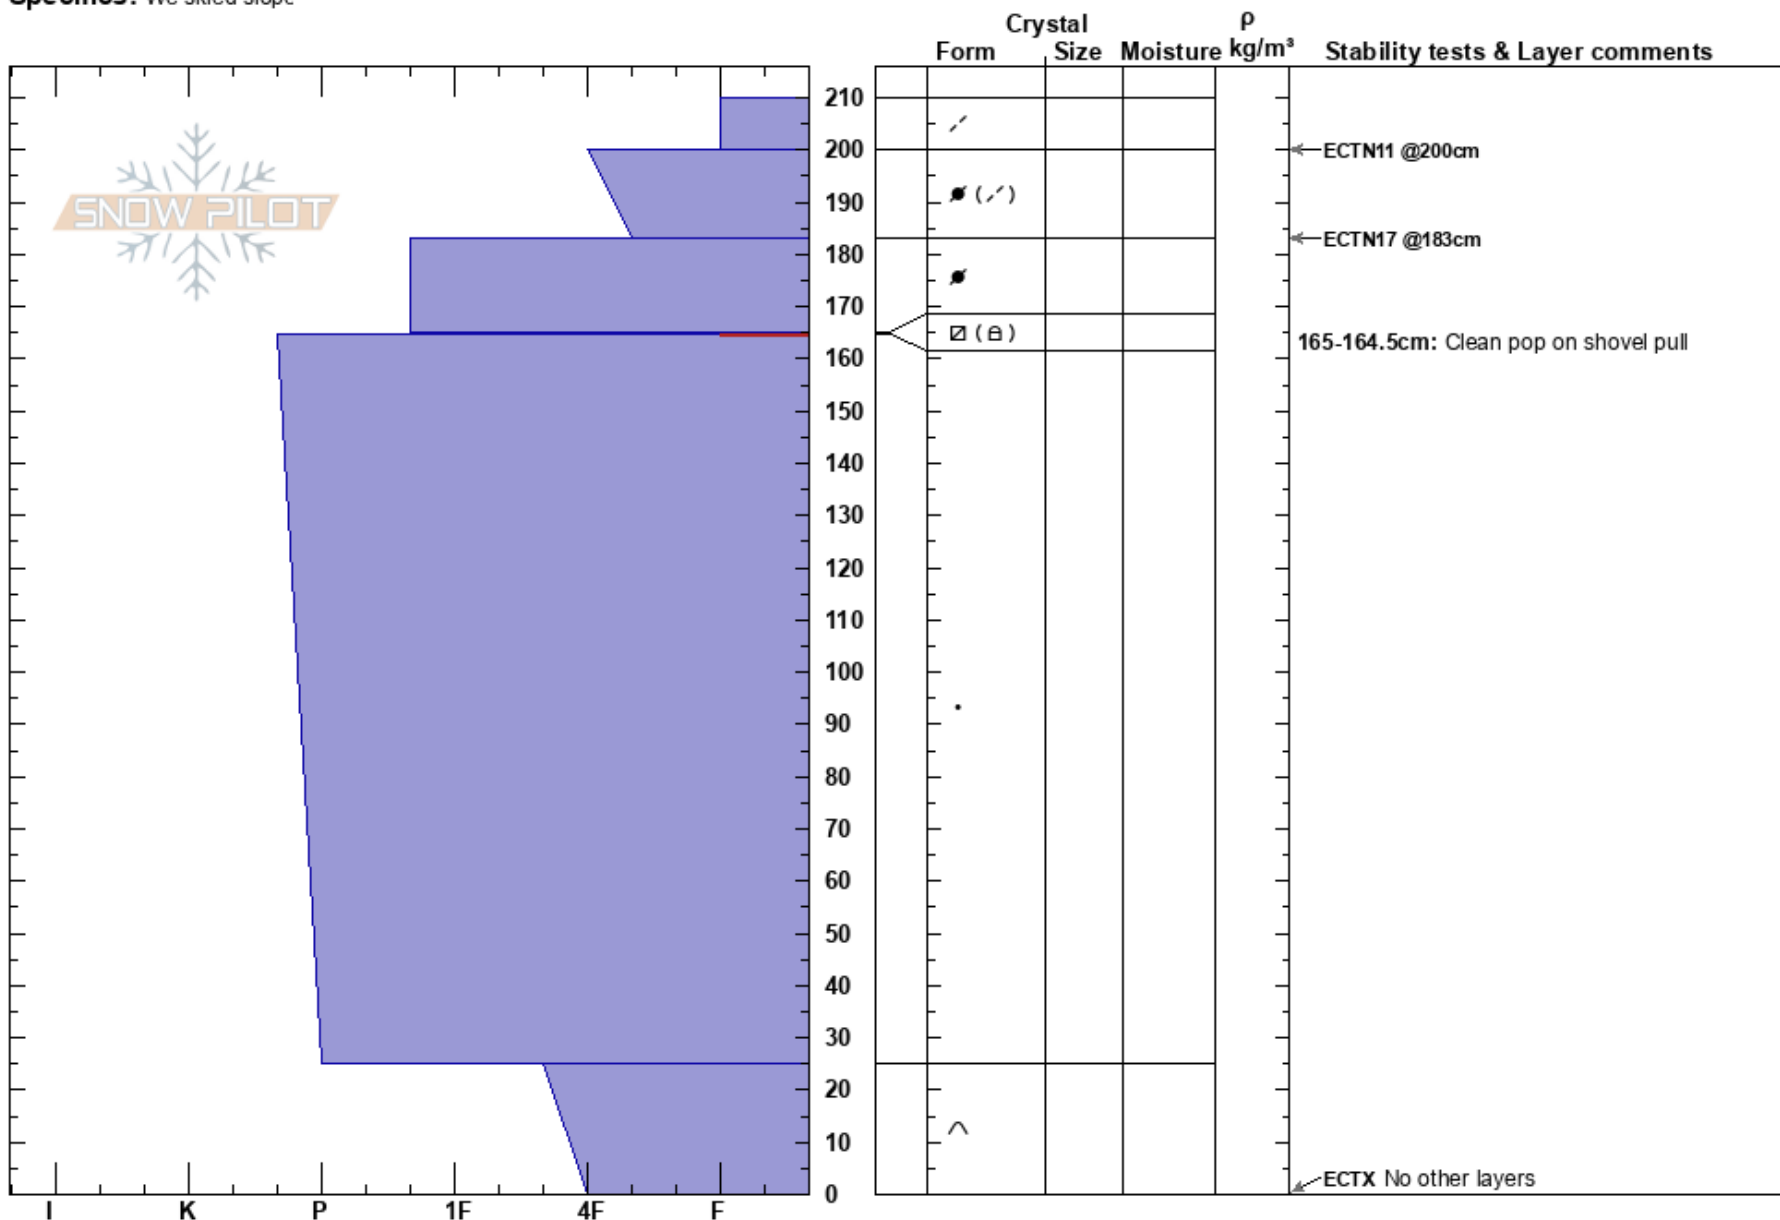

Buddha Belly
 Jones Pass
 CO
Elevation: 12570 ft
Aspect: E
Specifics: We skied slope

Mike Wallace
 03/09/2023 - 11:45am
Co-ord: 39.77168N, -105.88710W
Slope Angle: 30°
Wind Loading: yes

Stability:
Air Temperature: -11°C
Sky Cover: FEW
Precipitation: NO
Wind: NW Strong

HS:210
PF:20
PS: 8
 165-164.5cm: Clean pop on shovel pull
 165-164.5cm: Problematic layer

Notes: Feel like new heavy snow with wind may wake up the 164.5 buried NSF layer.