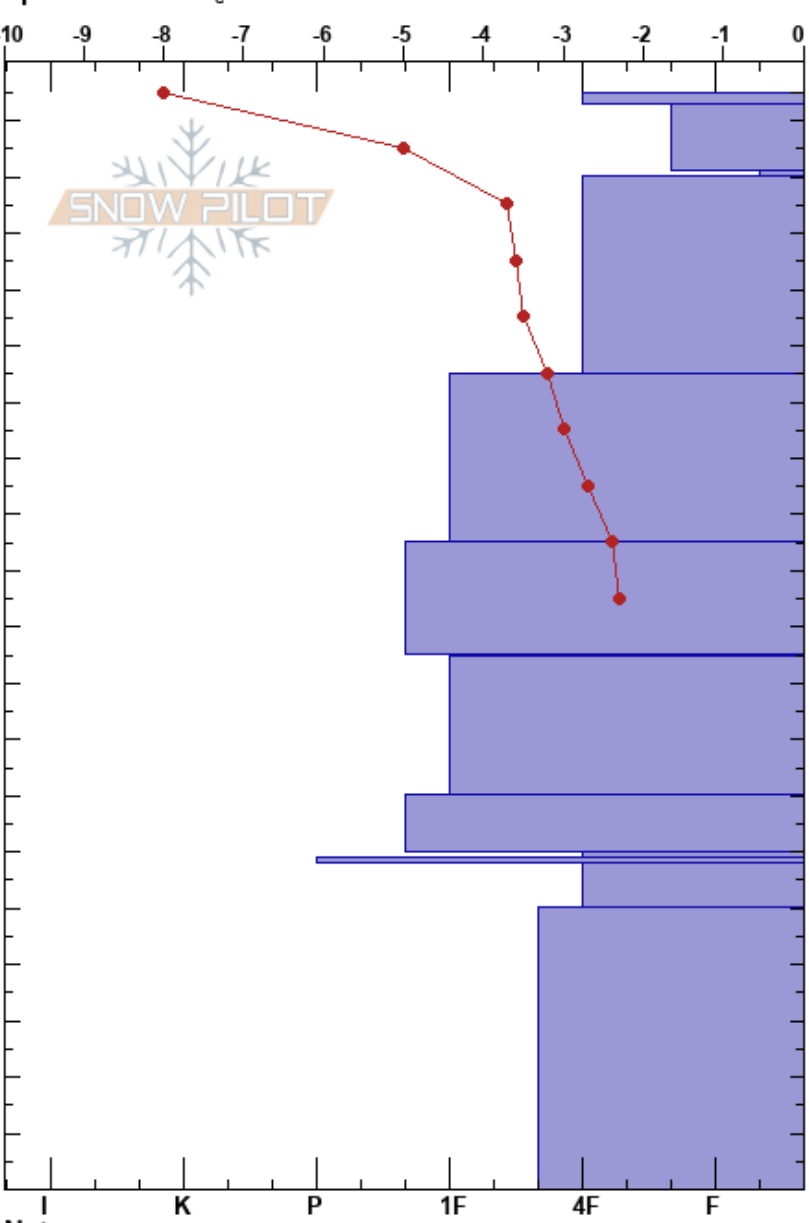

South Point
 Rattlesnake Mtns
 MT
 Elevation: 7160 ft
 Aspect: 46°
 Specifics: Cracking

Timothy Laroche
 01/10/2018 - 12:00pm
 Co-ord: 47.03008N, -113.96946W
 Slope Angle: 30°
 Wind Loading: yes

Stability: Good HS:195
 Air Temperature: -6.9°C PF:30 181-180cm:Problematic layer
 Sky Cover: OVC
 Precipitation: S-1
 Wind: SW Moderate

Elevation (cm)	Crystal		Moisture	ρ kg/m ³	Stability tests & Layer comments
	Form	Size			
195					
190	*				
180	∇	10			← CT2, Q1 @180cm ← ECTN11 @180cm
170					
160	/ (•)				
150					
140					
130	.				
120					
110	.				
100					
90	□				
80	.				
70	.				
60	⊖				
50	⊖				
40					
30					
20	^		M-W		
10					
0					