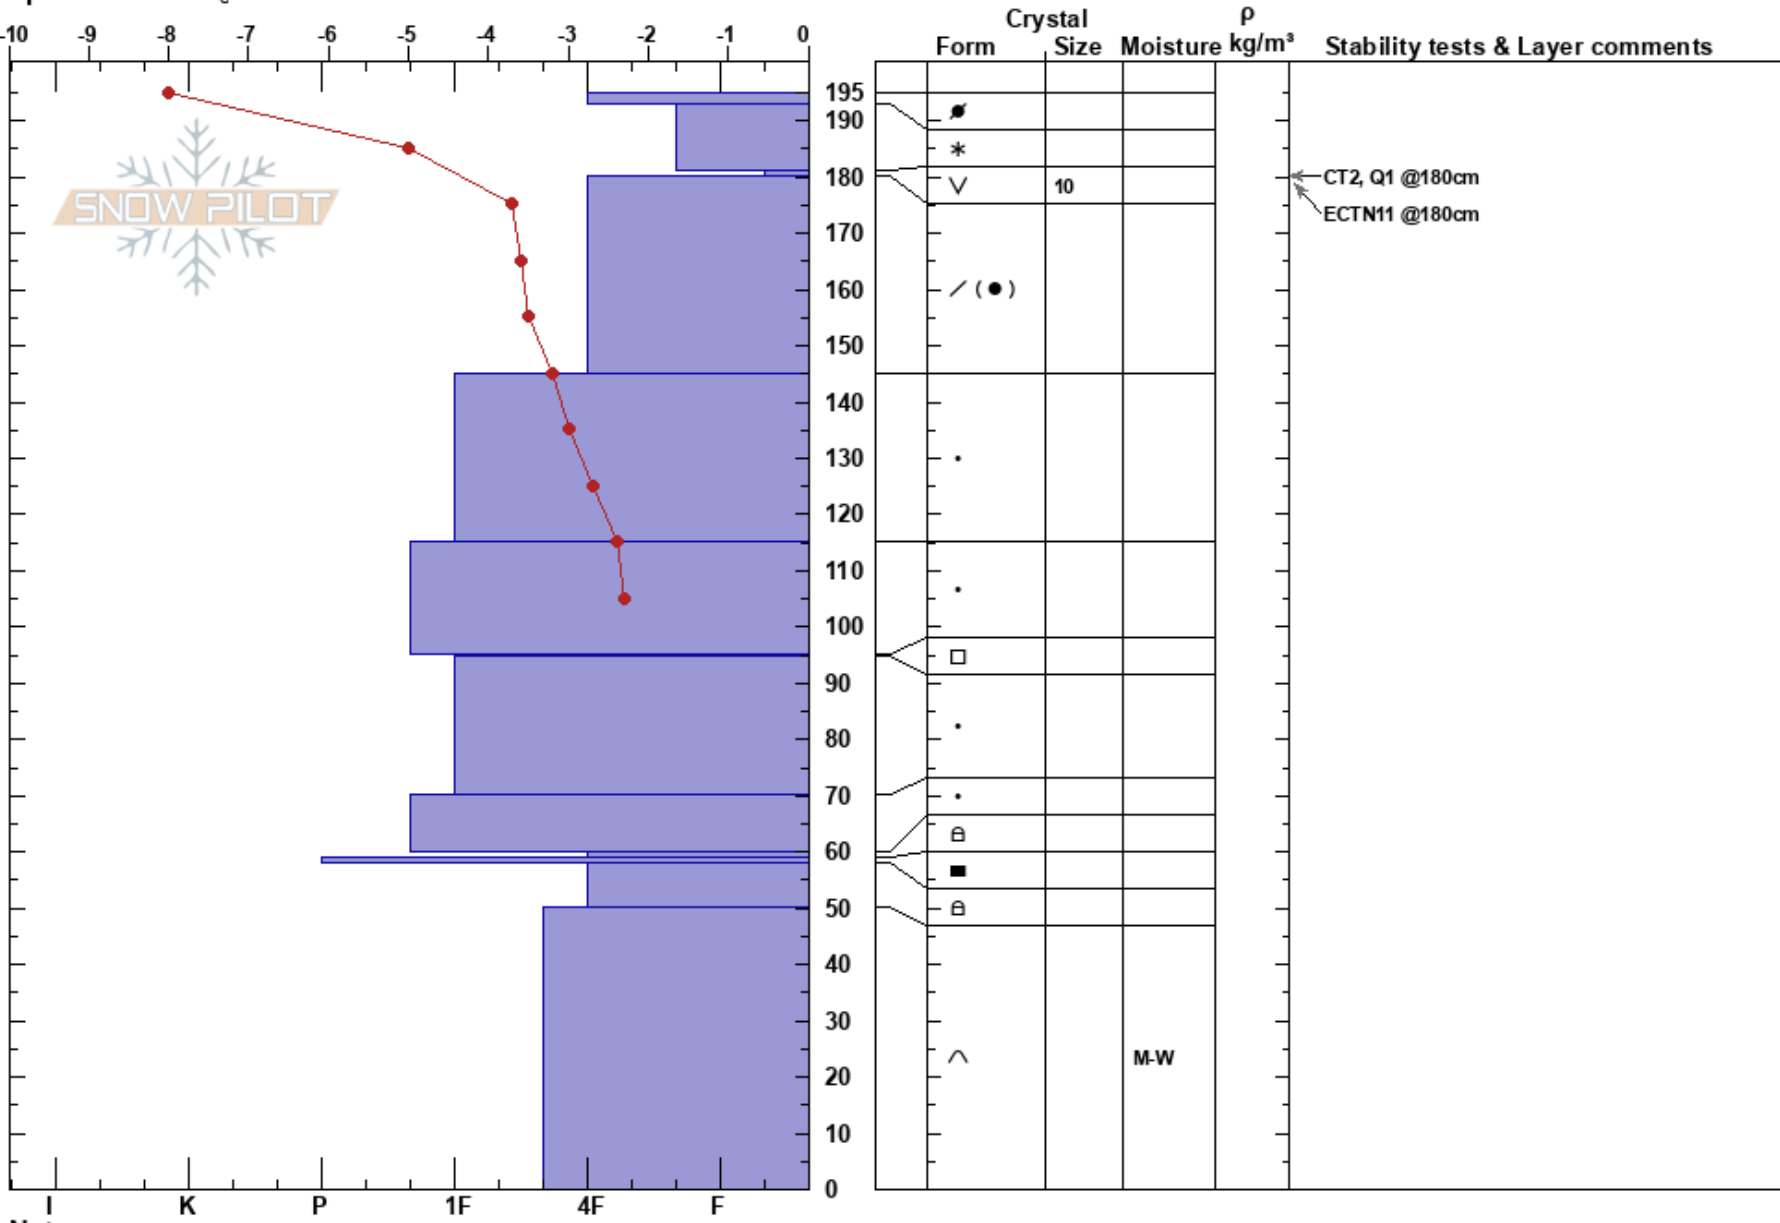

South Point
 Rattlesnake Mtns
 MT
 Elevation: 7160 ft
 Aspect: 46°
 Specifics: Cracking

Timothy Laroche
 01/10/2018 - 12:00pm
 Co-ord: 47.03008N, -113.96946W
 Slope Angle: 30°
 Wind Loading: yes

Stability: Good HS:195 Layer Notes:
 Air Temperature: -6.9°C PF:30 181-180cm:Problematic layer
 Sky Cover: OVC
 Precipitation: S-1
 Wind: SW Moderate