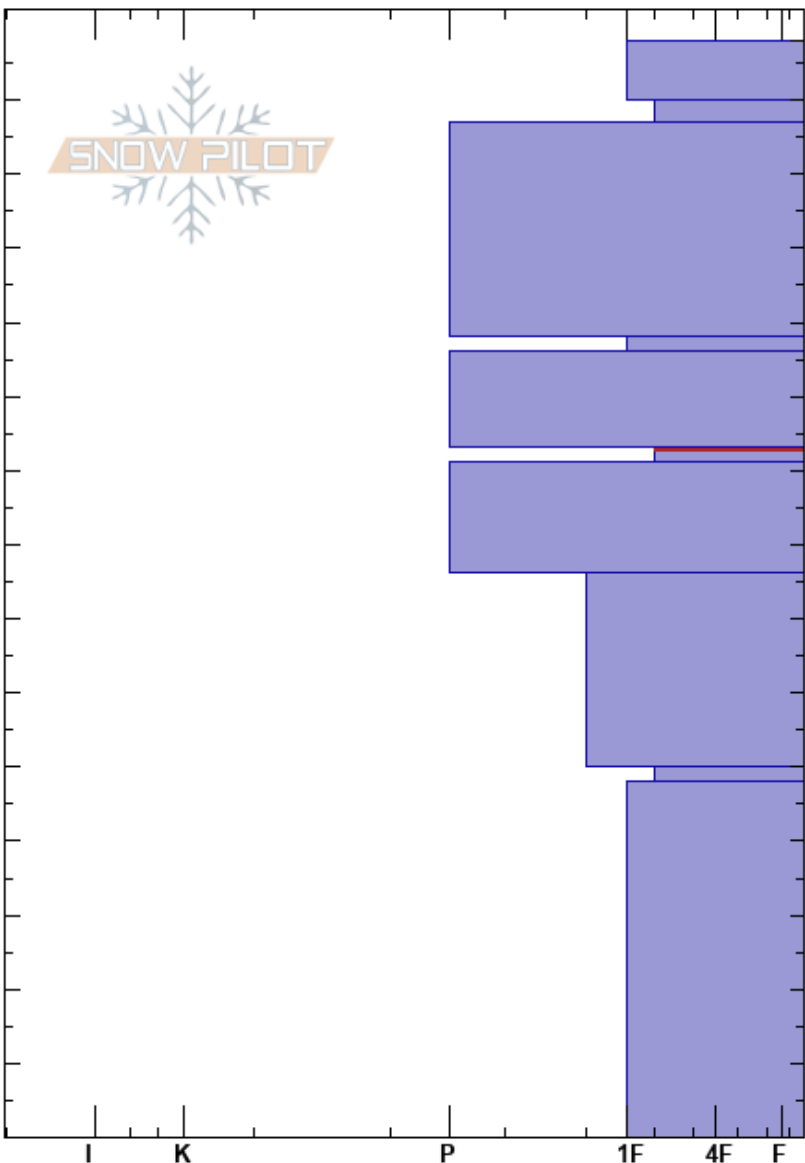

UpperSister2
 Front Range
 CO
Elevation: 11666 ft
Aspect: 11°
Specifics: We skied slope

Ron Simenhois
 03/09/2023 - 10:45am
Co-ord: 39.67588N, -105.89129E
Slope Angle: 34°
Wind Loading: previous

Stability:
Air Temperature: -12°C
Sky Cover: CLR
Precipitation: NO
Wind: W Moderate

HS: 148
PS: 5
 93-91cm: Problematic layer

Crystal Form	Crystal Size	Moisture	ρ kg/m ³	Stability tests & Layer comments
•				
/				← ECTN10 @139cm
•				
□	1			← ECTN23 @107cm
•	1			
⊖	1-1.5			← ECTN28 @92cm
⊖	0.5-1			
⊖	1-1.5			
⊖	2			
^	3			