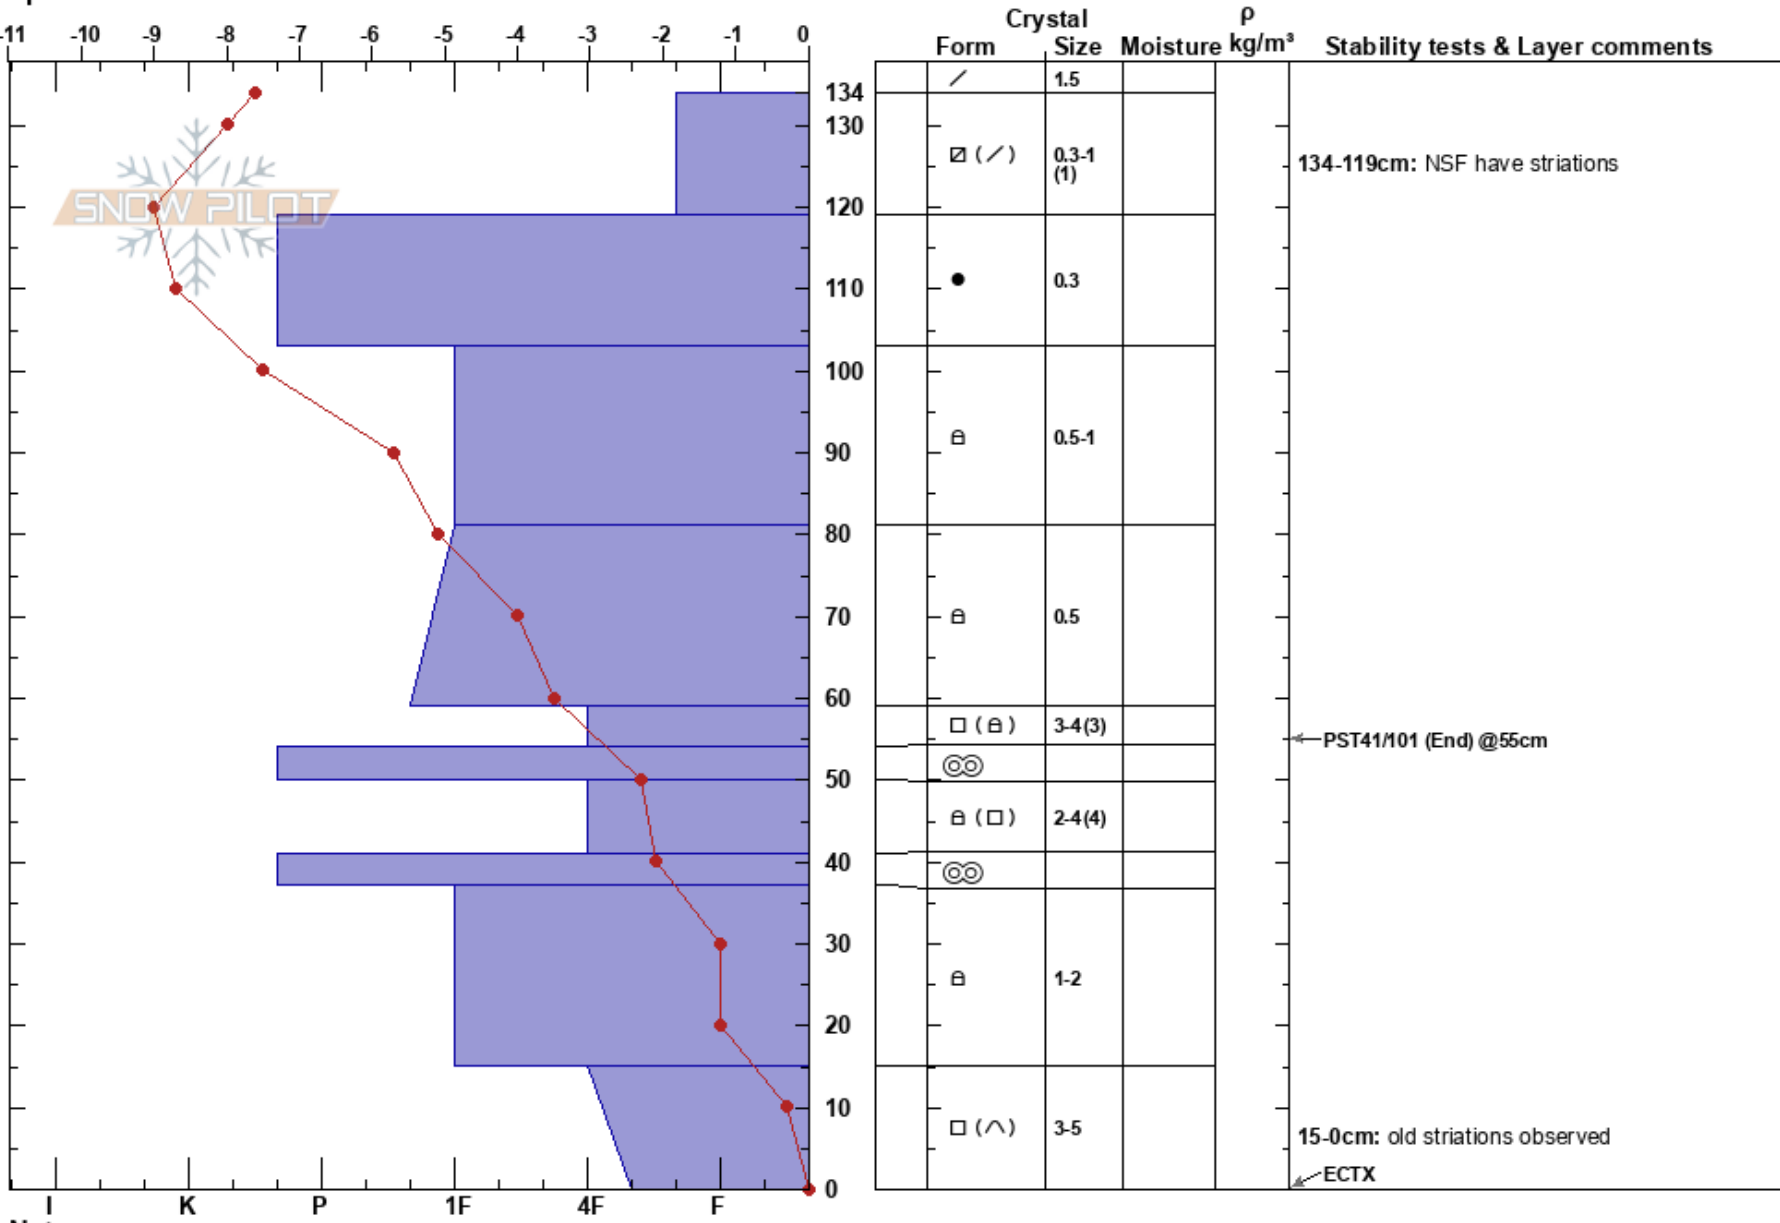

Snowslip WX  
 Southern Glacier Nationa  
 MT  
 Elevation: 6942 ft  
 Aspect: SE  
 Specifics:

Zachary Miller  
 03/09/2023 - 12:00pm  
 Co-ord: 48.25485N, -113.50201W  
 Slope Angle: 23°  
 Wind Loading: previous

Stability: Fair  
 Air Temperature: -9°C  
 Sky Cover: SCT  
 Precipitation: NO  
 Wind: W Light Breeze

HS:134  
 PF:37  
 PS:10

Layer Notes:  
 134-119cm: NSF have striations  
 59-54cm: Problematic layer  
 15-0cm: old striations observed