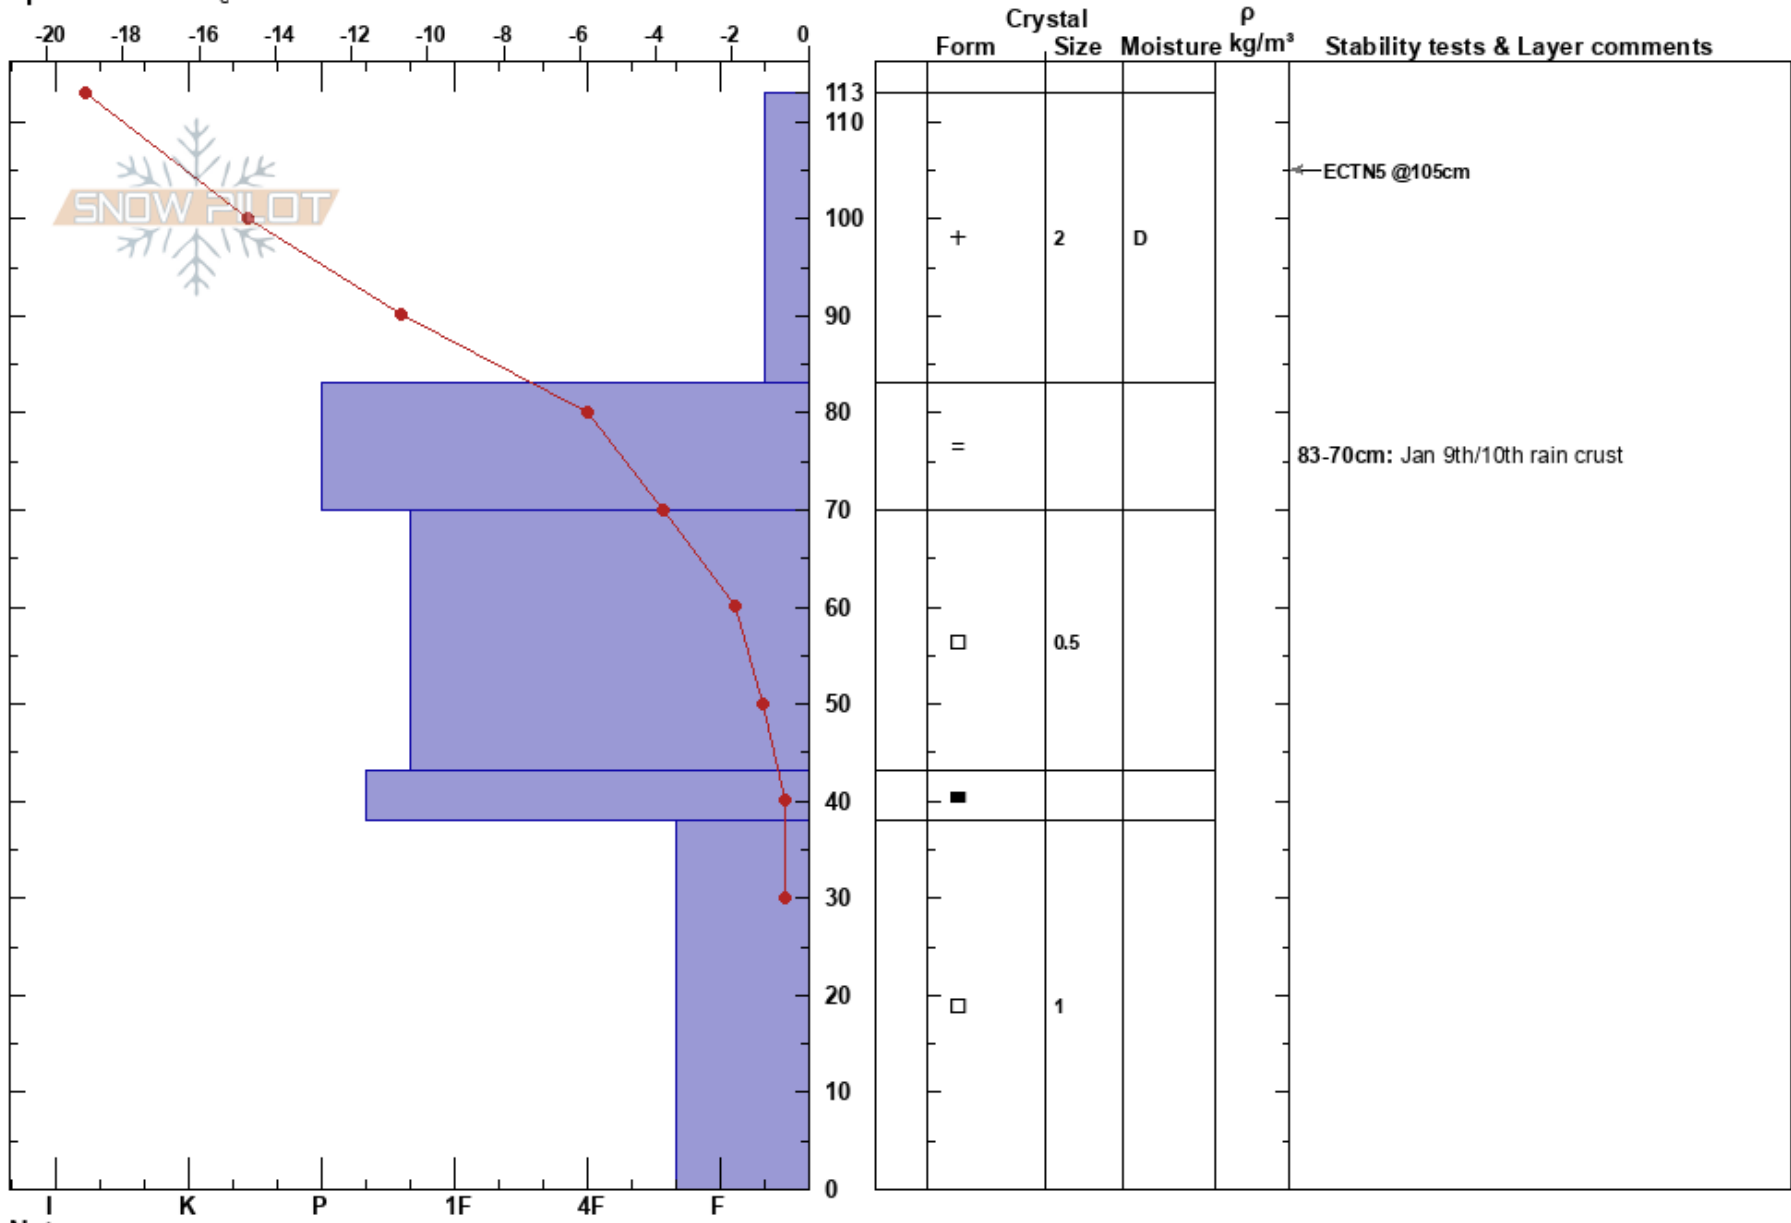

Shed 7 East
 Lewis Range
 MT
 Elevation: 5800 ft
 Aspect: S
 Specifics: Cracking

BNSF Avalanche Safety
 01/10/2018 - 2:00pm
 Co-ord: 48.25513N, -113.48146W
 Slope Angle: 30°
 Wind Loading: yes

Stability: **HS:113**
 Air Temperature: -18°C PF:30
 Sky Cover: OVC
 Precipitation: S2
 Wind: E Moderate
 Layer Notes: 83-70cm: Jan 9th/10th rain crust