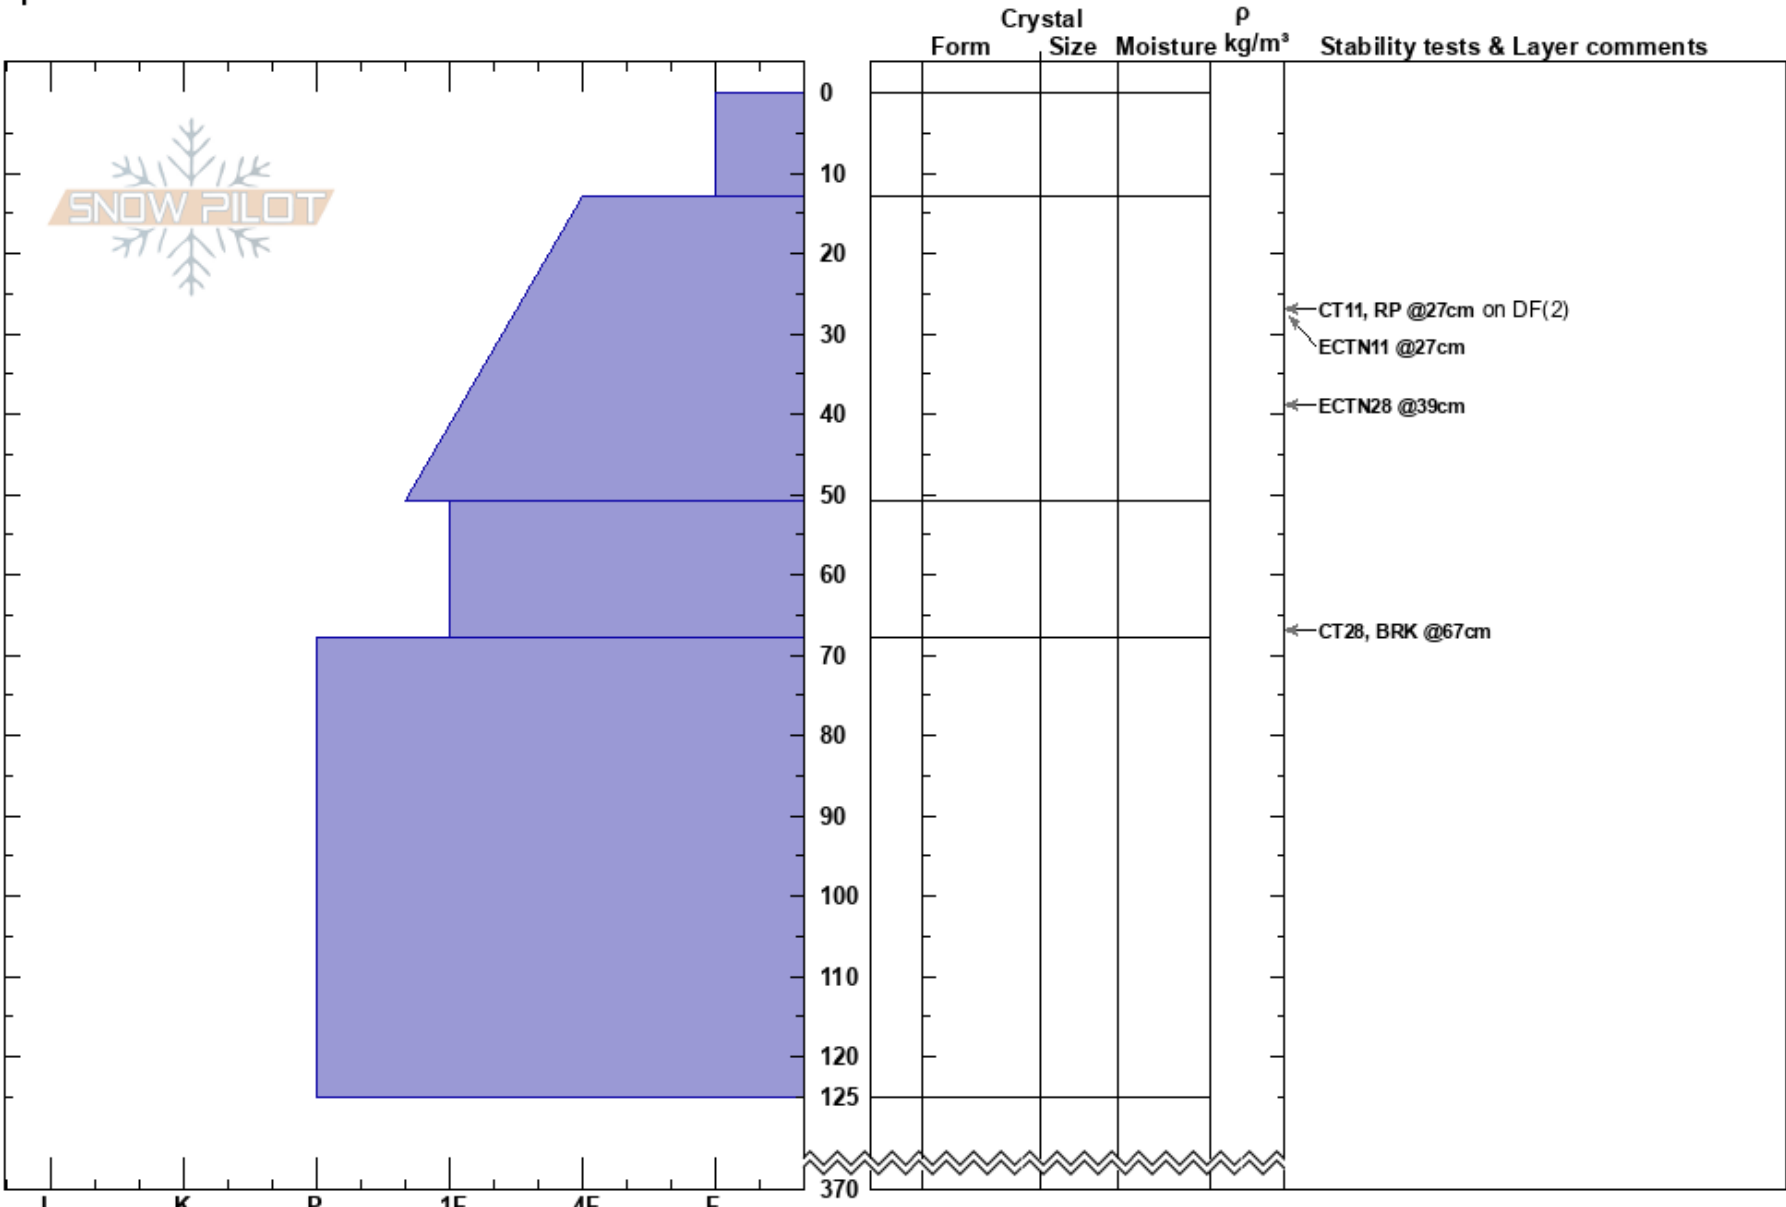

Tsuius Trees Upper
 Monashee
 BC
 Elevation: 2000 m
 Aspect: NW
 Specifics:

Megan Cramb
 09/03/2023 - 11:20
 Co-ord:
 Slope Angle: 31°
 Wind Loading:

Stability: HS:370
 Air Temperature: -6.4°C PF:55
 Sky Cover: SCT
 Precipitation: NO
 Wind: Calm

Layer Notes:

Notes: TP, Tsuius Trees, open glade at TL, below rd near drop ;