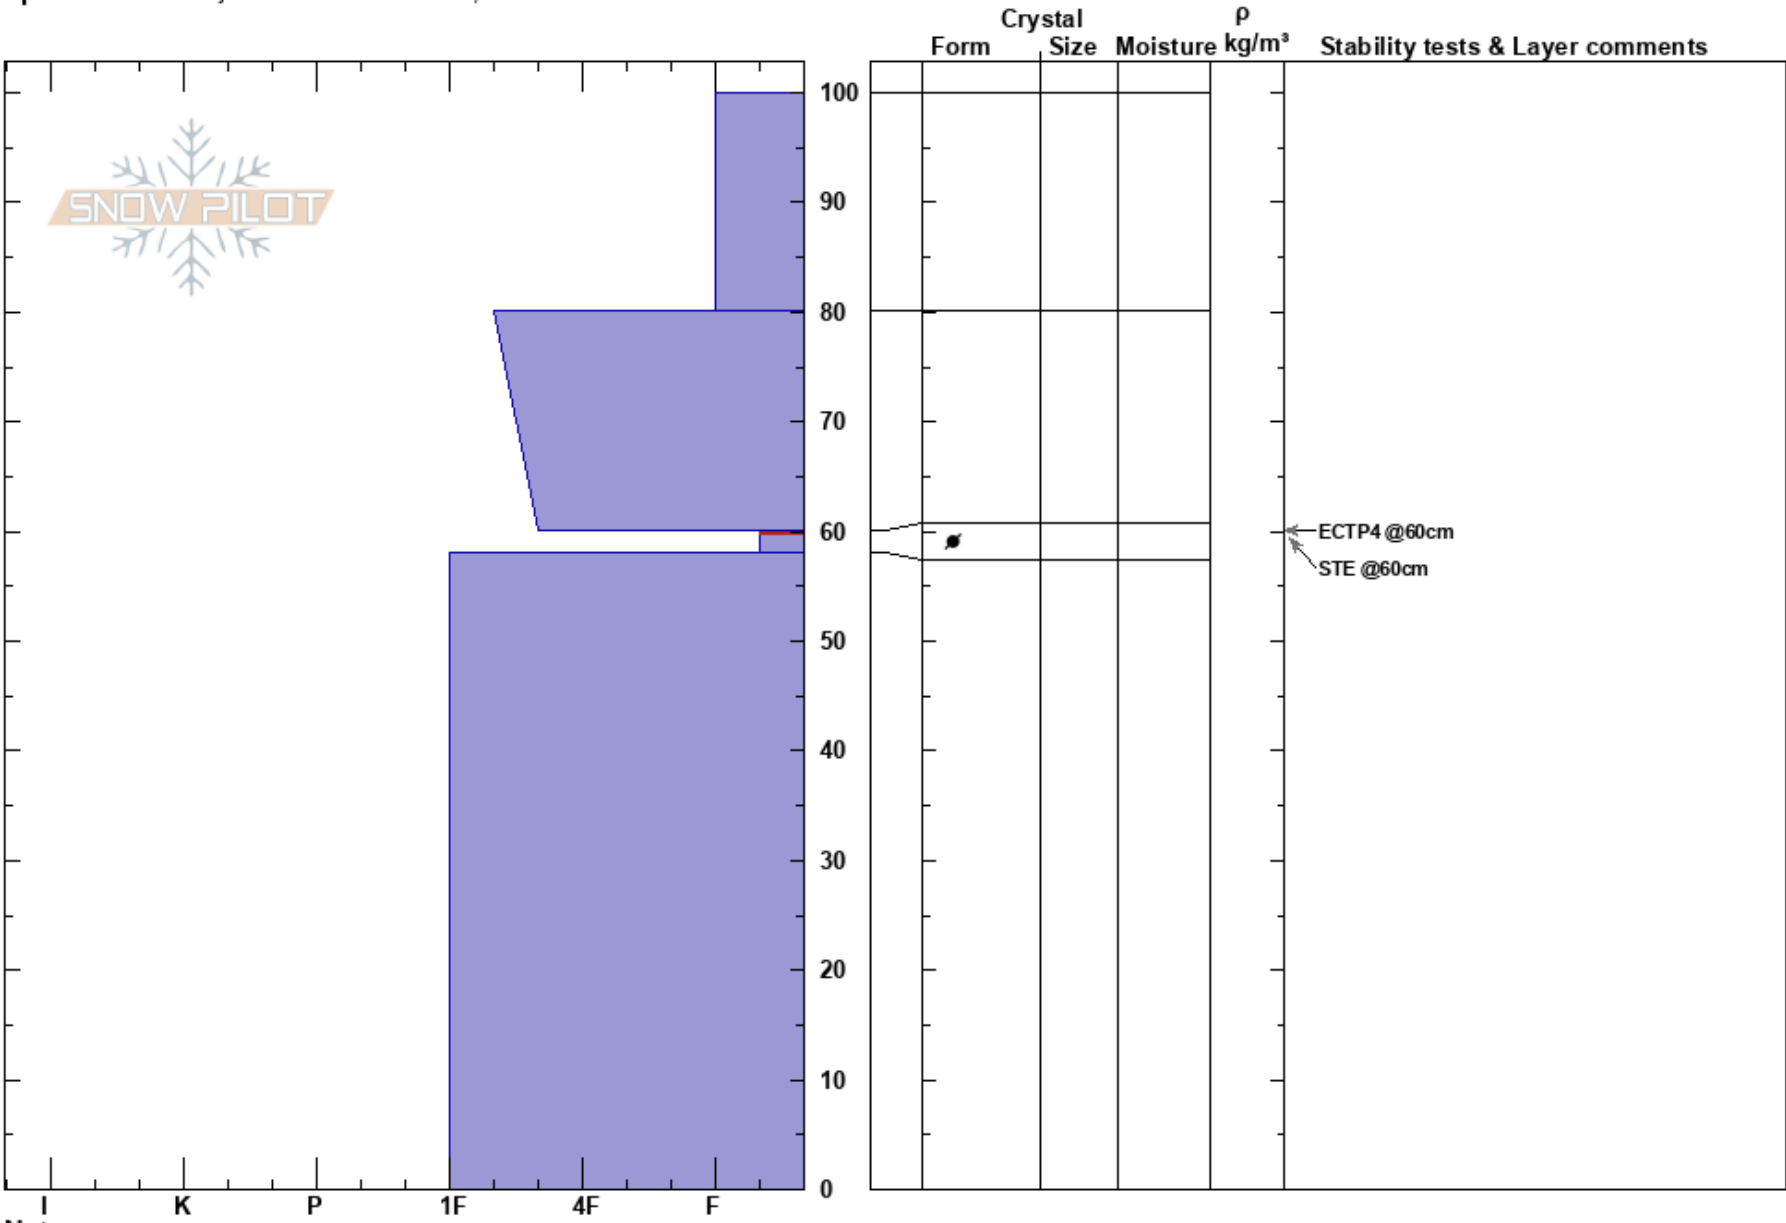

peak 1
 Soldier Mountains
 ID
 Elevation: 8142 ft
 Aspect: S
 Specifics: Pit is adjacent to avalanche: flank;

cam fields
 03/09/2023 - 10:00am
 Co-ord:
 Slope Angle: 25°
 Wind Loading: no

Stability:
 Air Temperature: -16°C
 Sky Cover: SCT
 Precipitation: NO
 Wind: S Calm

HS:100
 PF:35
 PS:20
 60-58cm: Problematic layer

Notes: