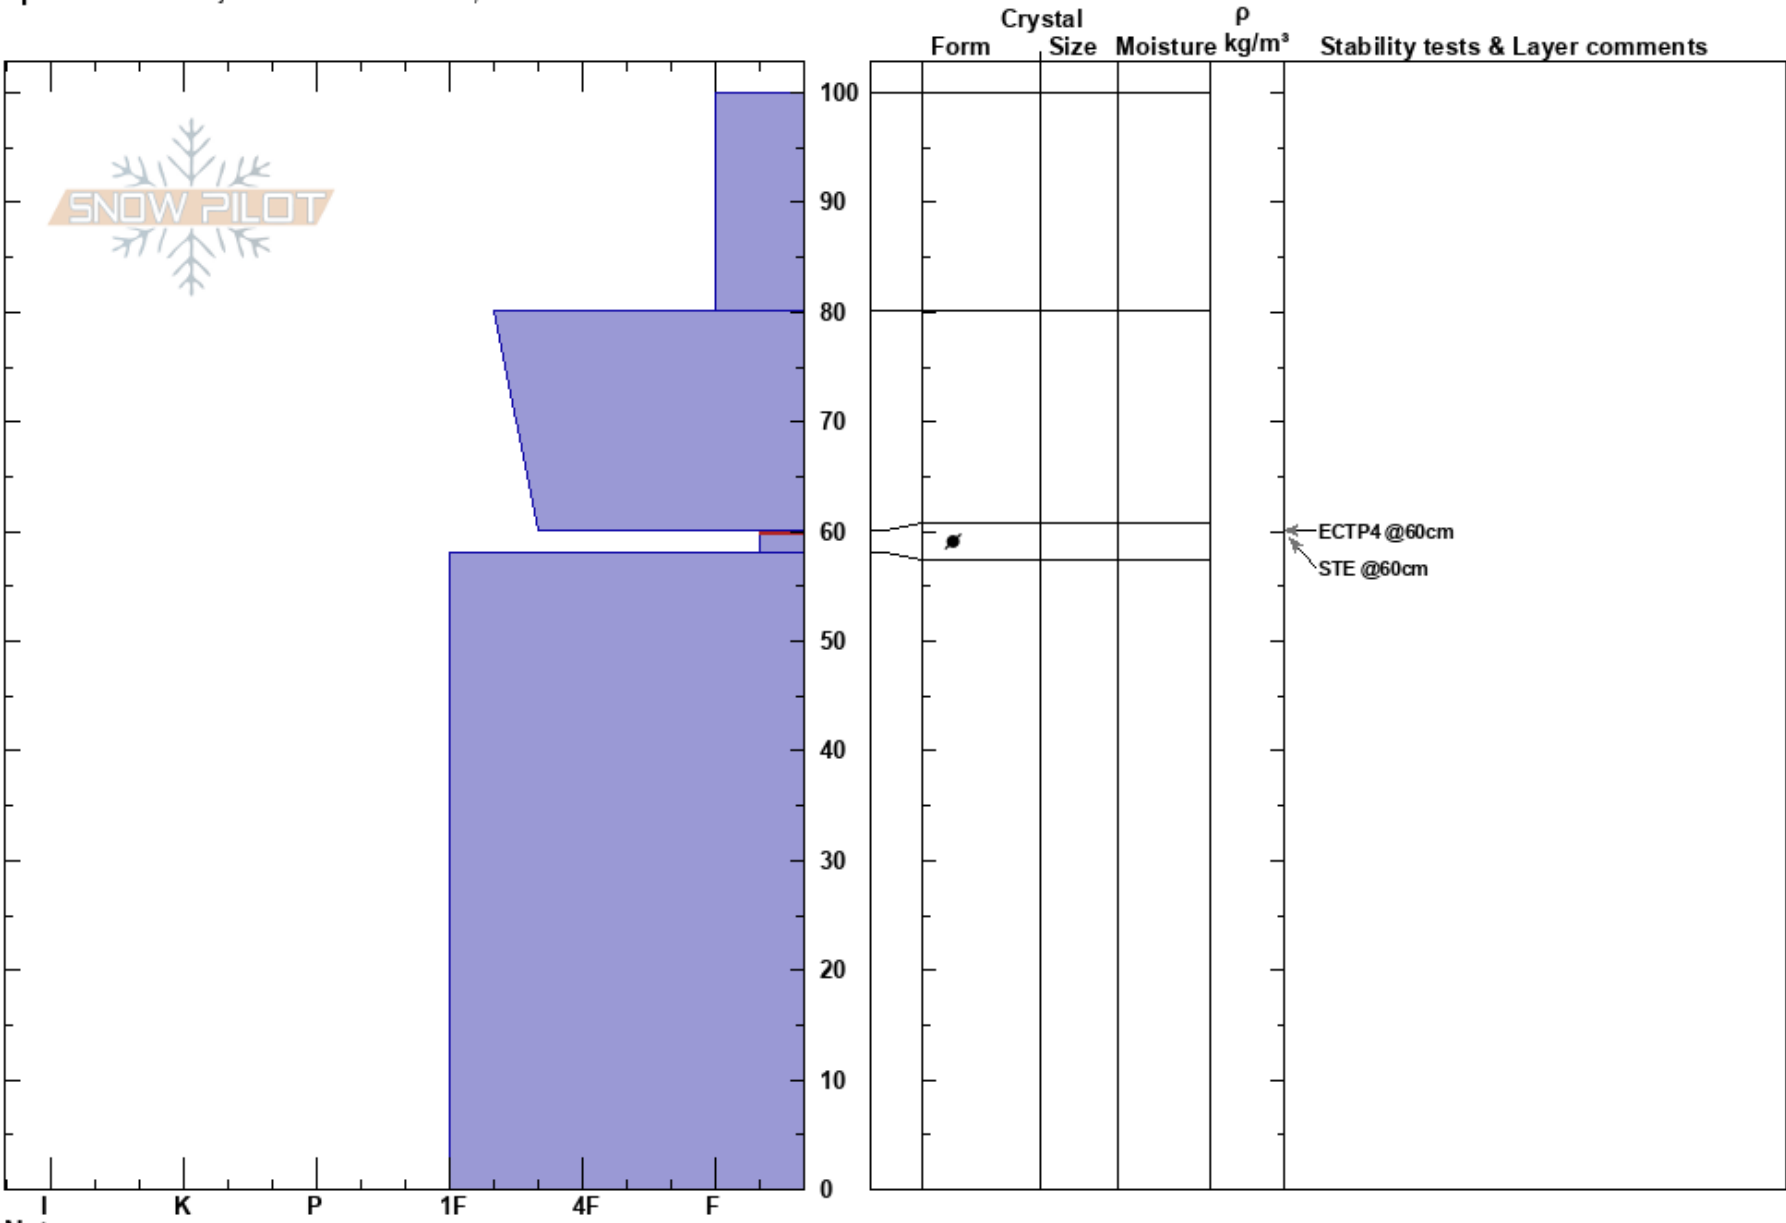

peak 1
 Soldier Mountains
 ID
 Elevation: 8142 ft
 Aspect: S
 Specifics: Pit is adjacent to avalanche: flank;

cam fields
 03/09/2023 - 10:00am
 Co-ord:
 Slope Angle: 25°
 Wind Loading: no

Stability:
 Air Temperature: -16°C
 Sky Cover: SCT
 Precipitation: NO
 Wind: S Calm

HS:100
 PF:35
 PS:20
 60-58cm:Problematic layer

Notes: