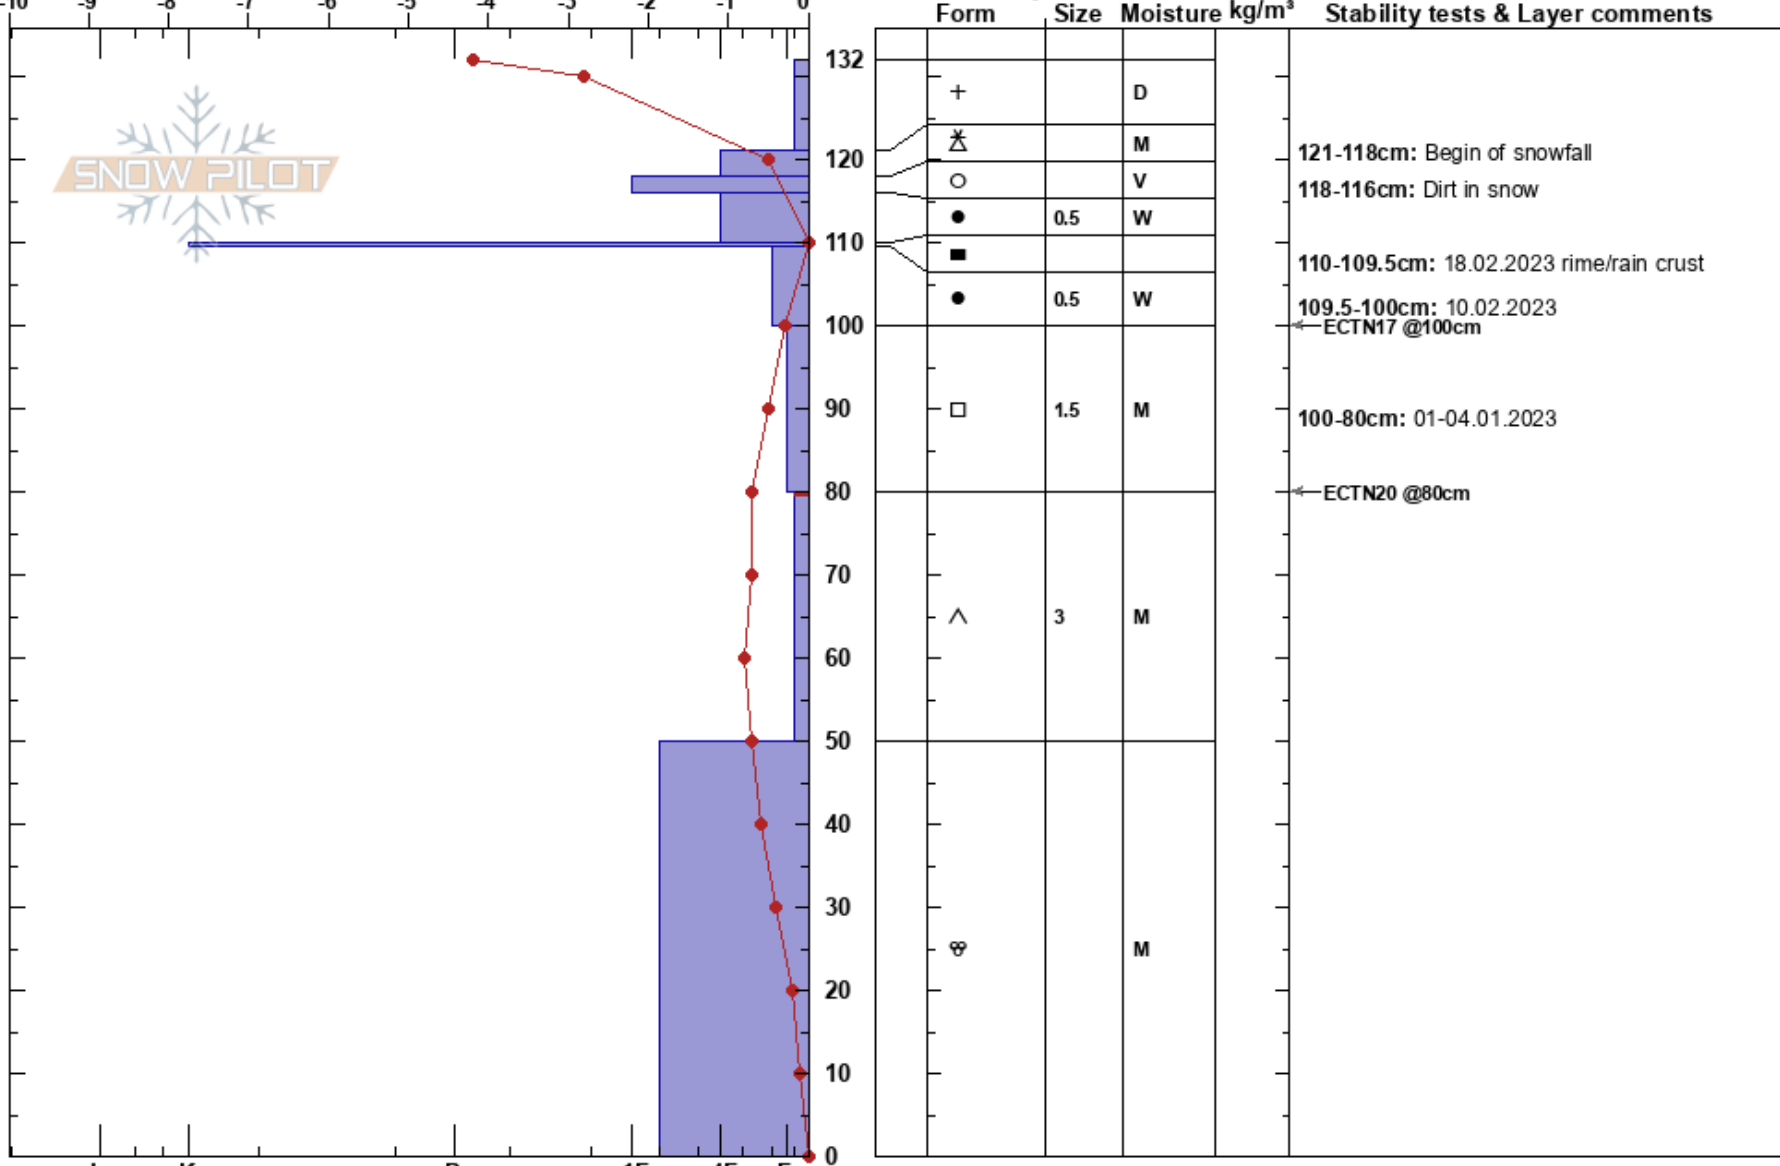

PF:100

121-118cm: Begin of snowfall

Elevation: 2450 m

Co-ord: 43.16258N, 77.11246E

Sky Cover: CLR

PS: 40

118-116cm: Dirt in snow

Aspect: NW

Slope Angle: 30°

Precipitation: NO

110-109.5cm: 18.02.2023 rime/rain crust

Wind Loading: no

Wind: Calm

109.5-100cm: 10.02.2023

100-80cm: 01-04.01.2023

[More Layer Comments below]

Specifics: Collapsing, localized; Recent avalanche activity on different slopes; We skied slope

Notes: Additional Layer Comments: 50-80cm: Problematic layer;