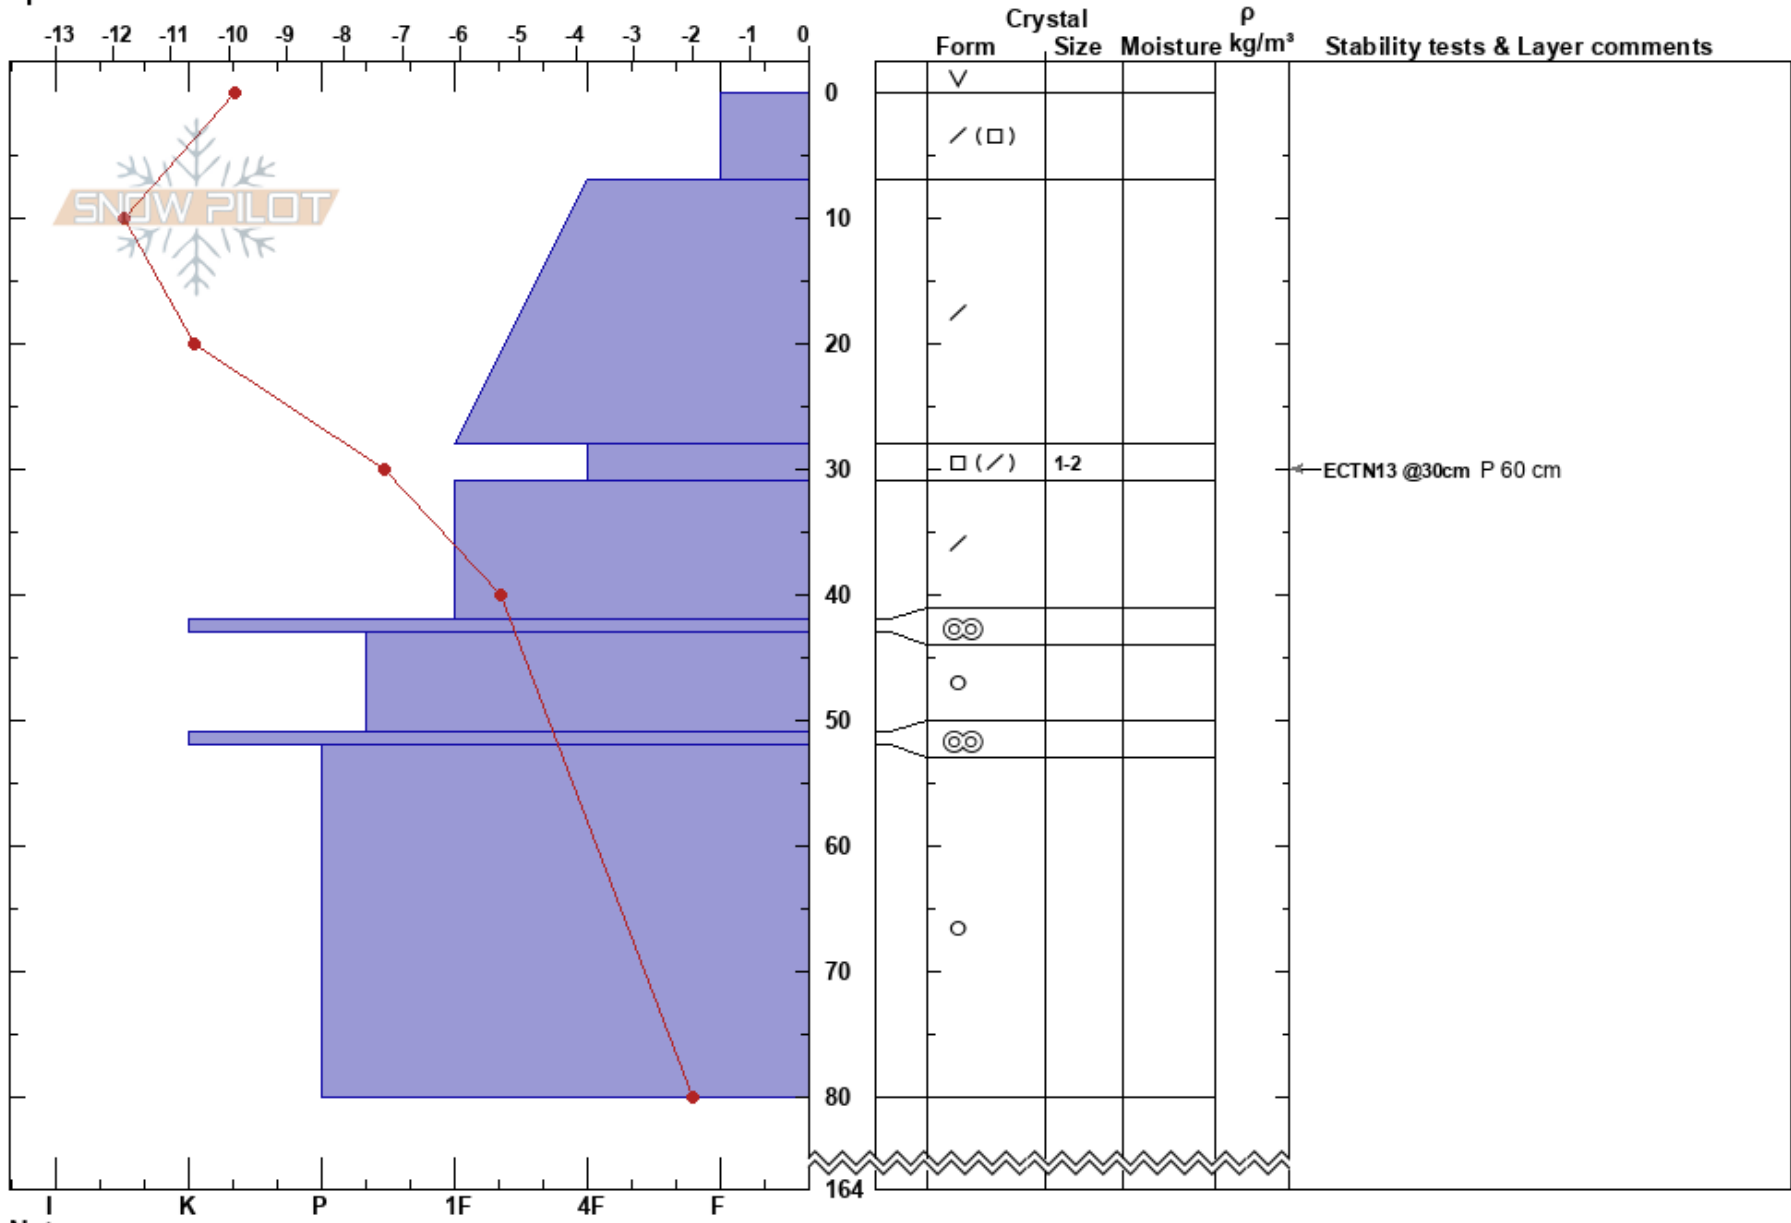

Gemken TL
 Västra Vindelfjällen
 Sweden
 Elevation: 713 m
 Aspect: 90°
 Specifics:

Anton Grindgärds
 09/03/2023 - 12:45
 Co-ord:
 Slope Angle: 25°
 Wind Loading:

Stability:
 Air Temperature: -10.1°C
 Sky Cover: FEW
 Precipitation: NO
 Wind: W Light Breeze

HS:164
 Layer Notes:
 28-31cm: Problematic layer

Notes: