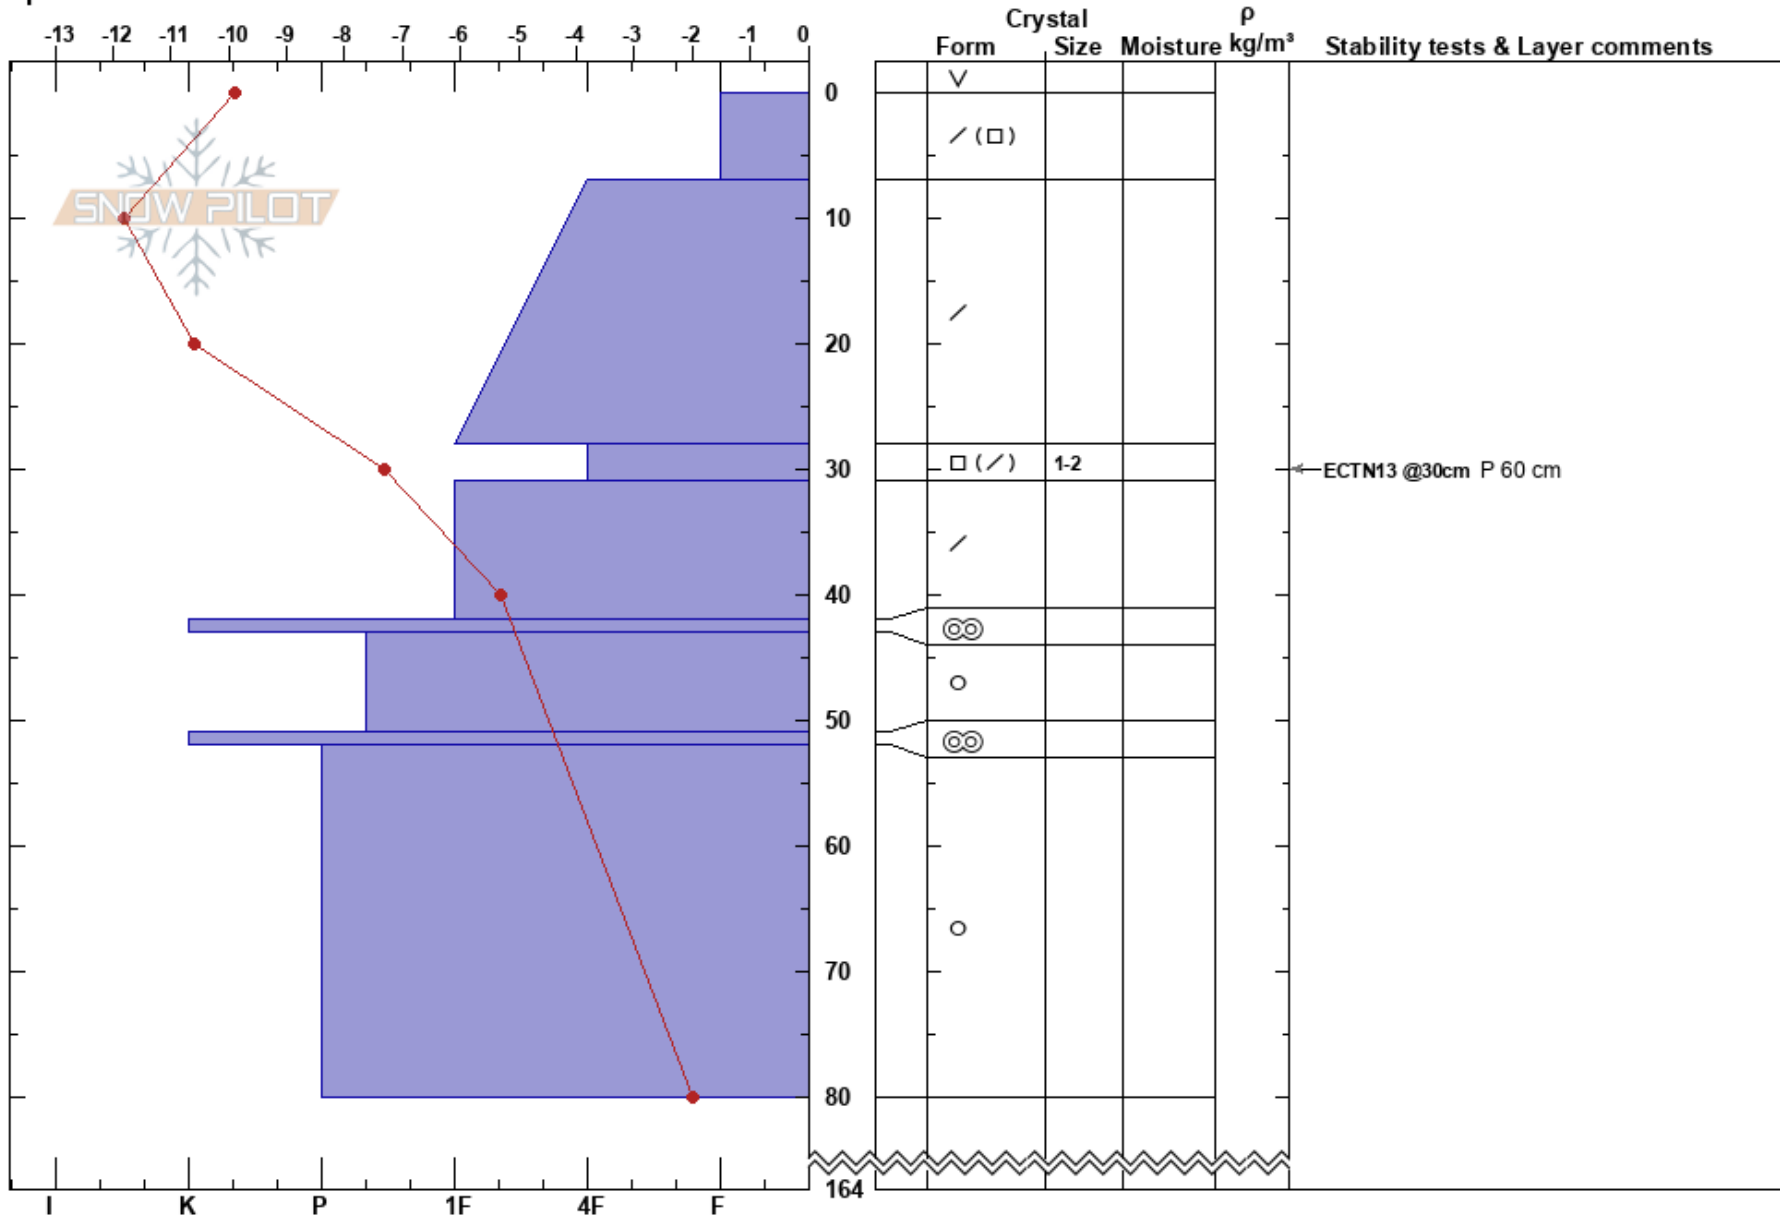

Gemken TL  
 Västra Vindelfjällen  
 Sweden  
 Elevation: 713 m  
 Aspect: 90°  
 Specifics:

Anton Grindgärds  
 09/03/2023 - 12:45  
 Co-ord:  
 Slope Angle: 25°  
 Wind Loading:

Stability:  
 Air Temperature: -10.1°C  
 Sky Cover: FEW  
 Precipitation: NO  
 Wind: W Light Breeze

HS:164  
 Layer Notes:  
 28-31cm: Problematic layer

Notes: