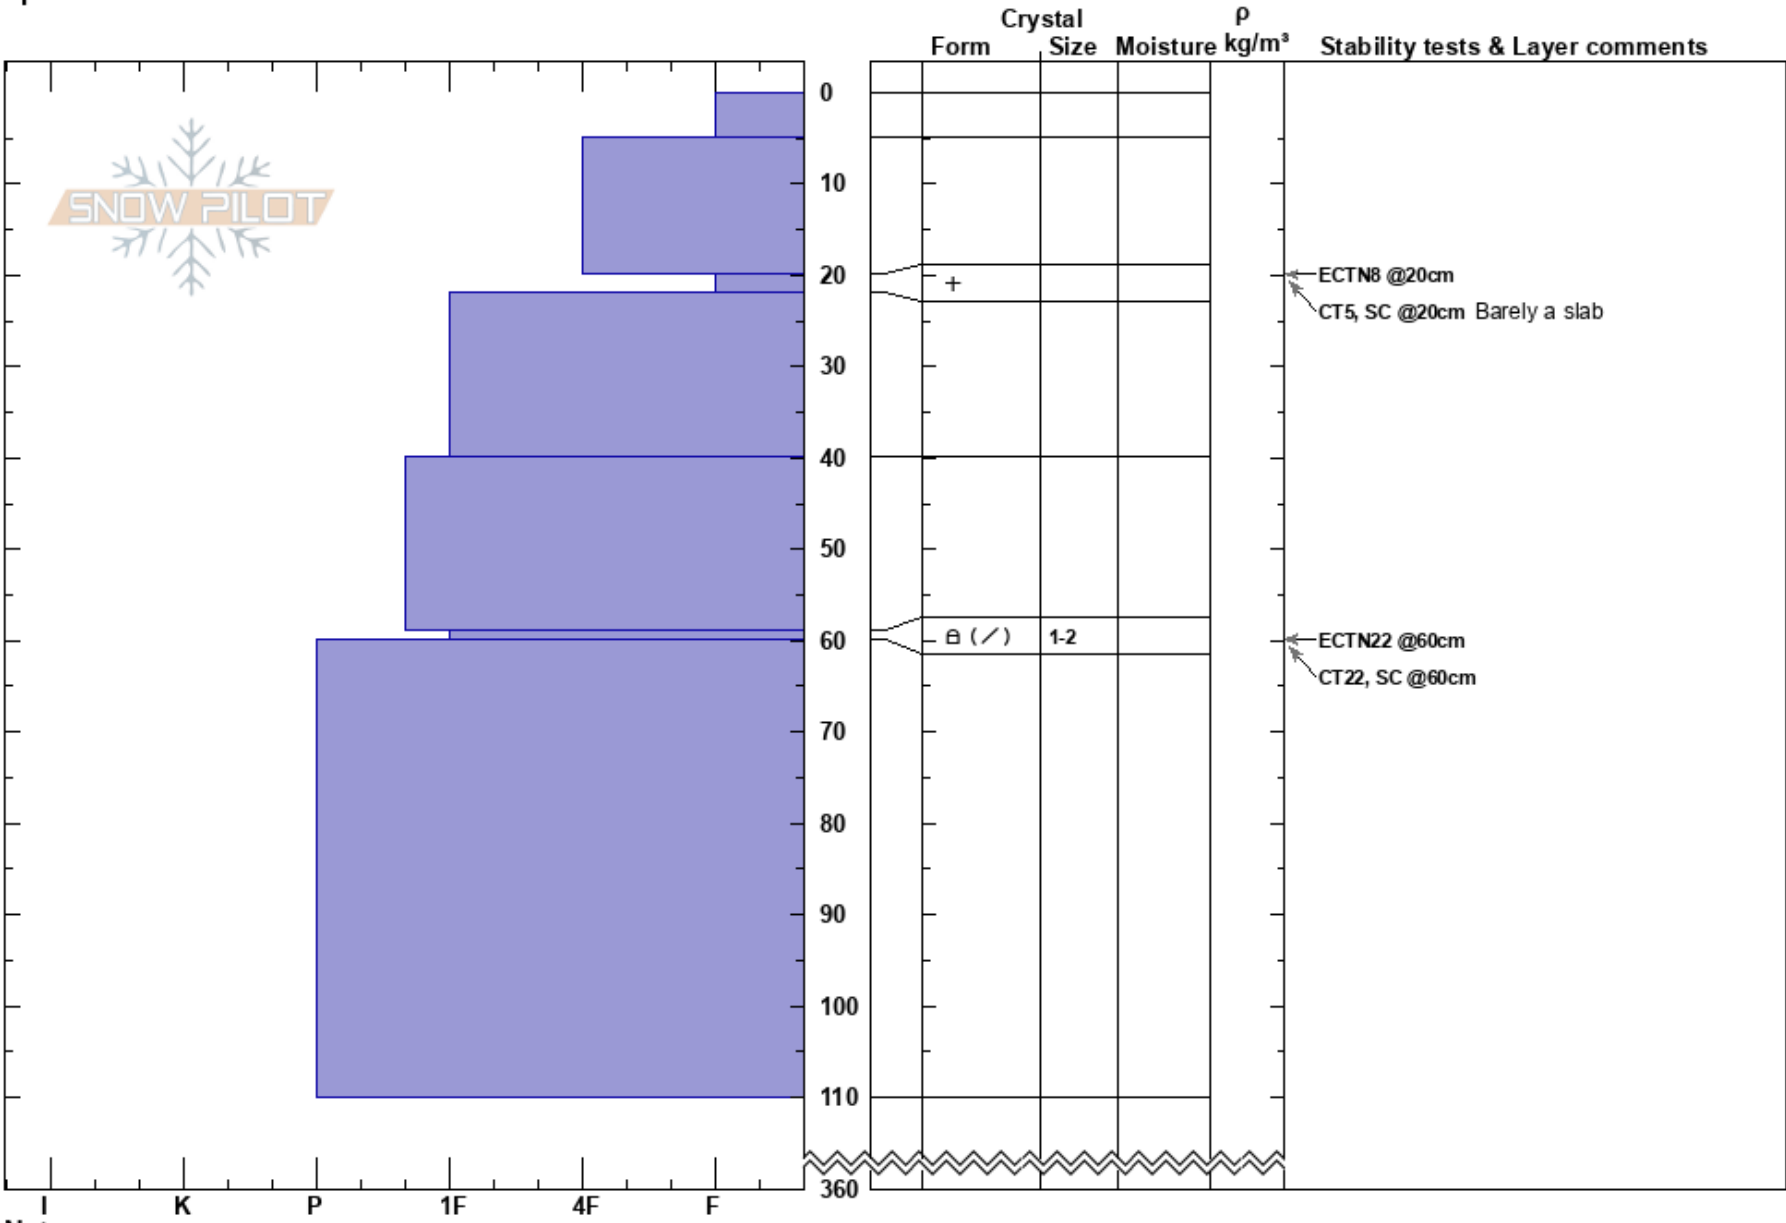

Bro love
 monashee
 CA
 Elevation: 2135 m
 Aspect: SW
 Specifics:

Seb Grondin
 03/04/2023 - 1:00pm
 Co-ord:
 Slope Angle: 30°
 Wind Loading:

Stability:
 Air Temperature: -6°C
 Sky Cover: OVC
 Precipitation: NO
 Wind: E Light Breeze

HS:360
 PF:45 59-60cm:Problematic layer

Layer Notes:

Notes: