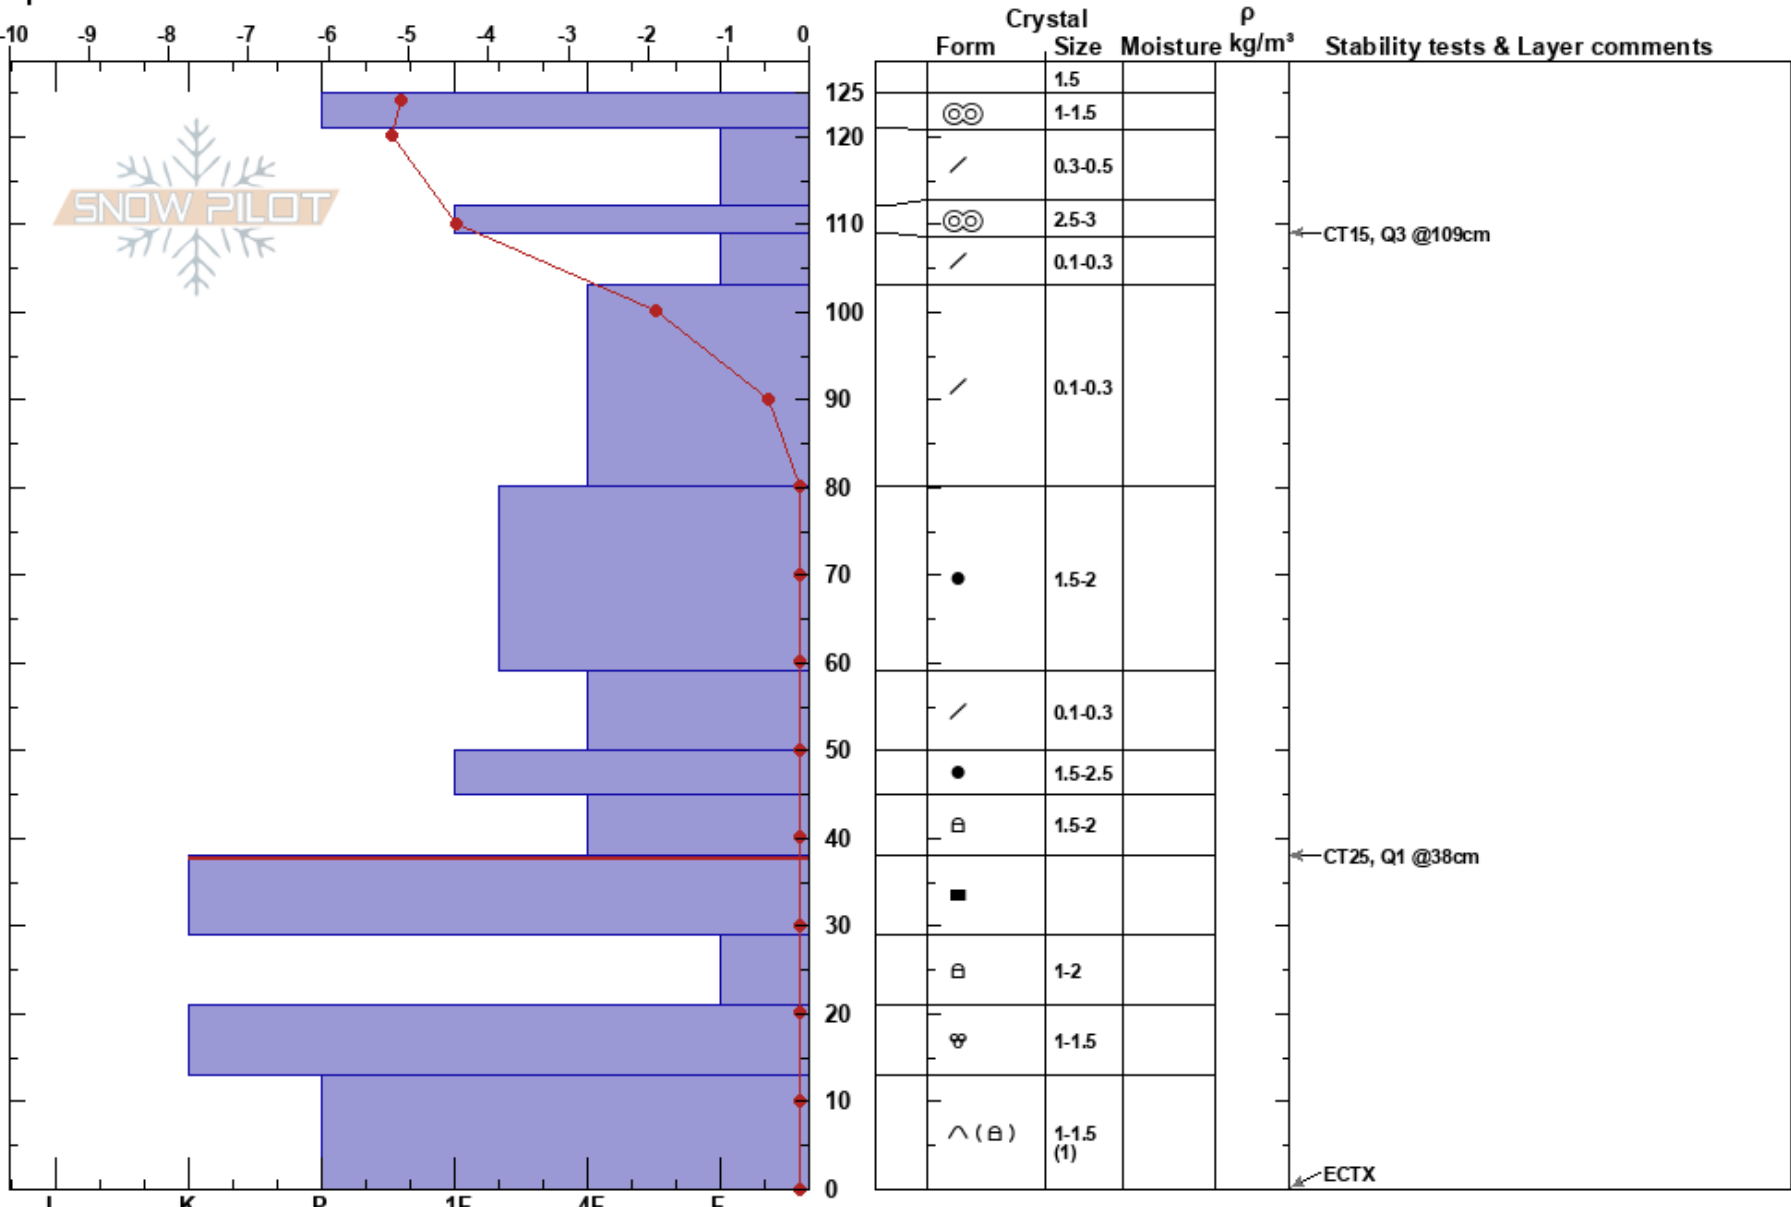

Forest Falls Pit 2
 San Bernadino
 CA
 Elevation: 6123 ft
 Aspect: 320°
 Specifics:

Trevor Samorajski
 03/08/2023 - 9:05am
 Co-ord: 34.08027N, -116.89349W
 Slope Angle: 33°
 Wind Loading: no

Stability: Very Good HS:125
 Air Temperature: 6.8°C PF:60 38-29cm:Problematic layer
 Sky Cover: CLR PS:20
 Precipitation: NO
 Wind: NE Calm

Notes: February Storm Incident. Pit was dug near previous pit.