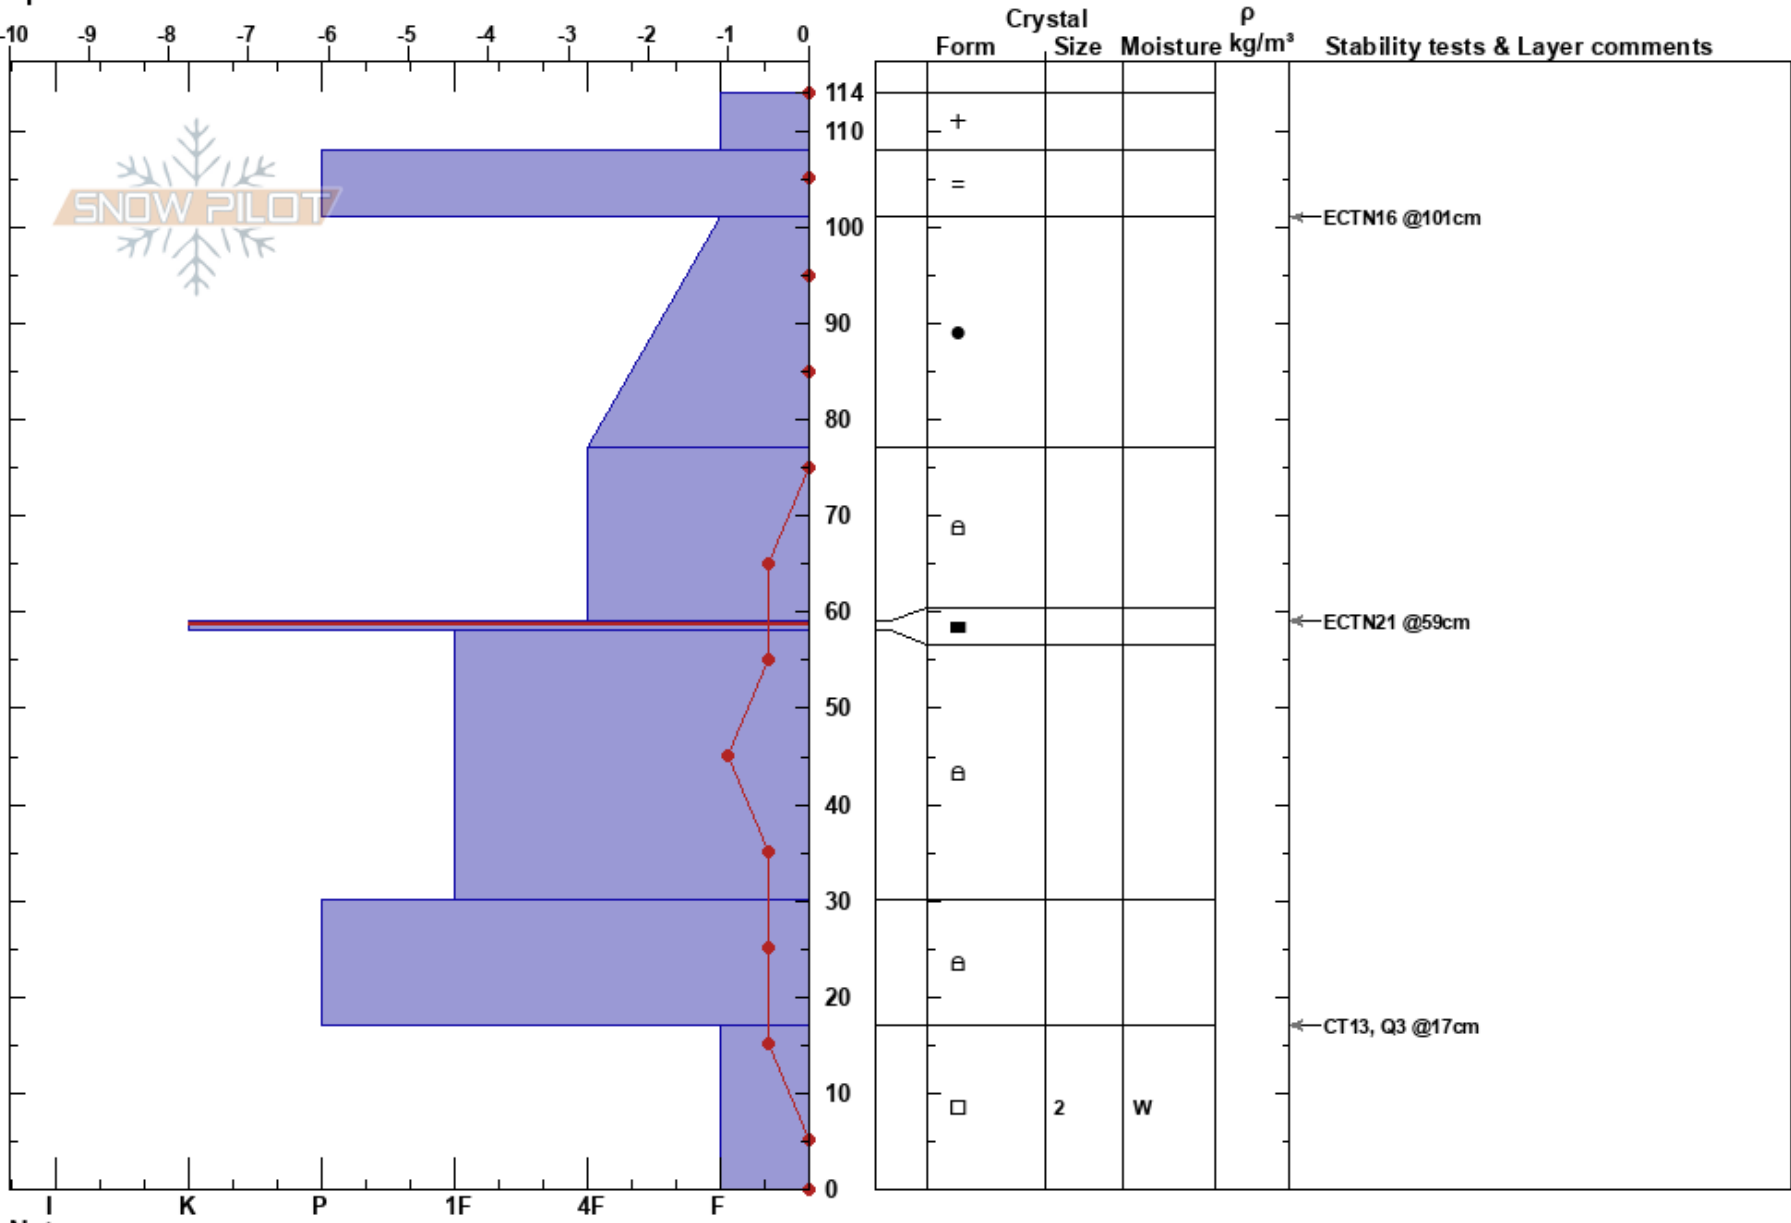

Lolo01\_10\_2018  
 Bitterroot  
 MT  
 Elevation: 5234 ft  
 Aspect: 190°  
 Specifics:

Travis Craft  
 01/10/2018 - 10:00am  
 Co-ord: 46.63432N, -114.57545W  
 Slope Angle: 30°  
 Wind Loading:

Stability:  
 Air Temperature: -3°C  
 Sky Cover: OVC  
 Precipitation: S-1  
 Wind: W Moderate

HS:114  
 Layer Notes:  
 59-58cm: Problematic layer

Notes:

I    K    P    1F    4F    F