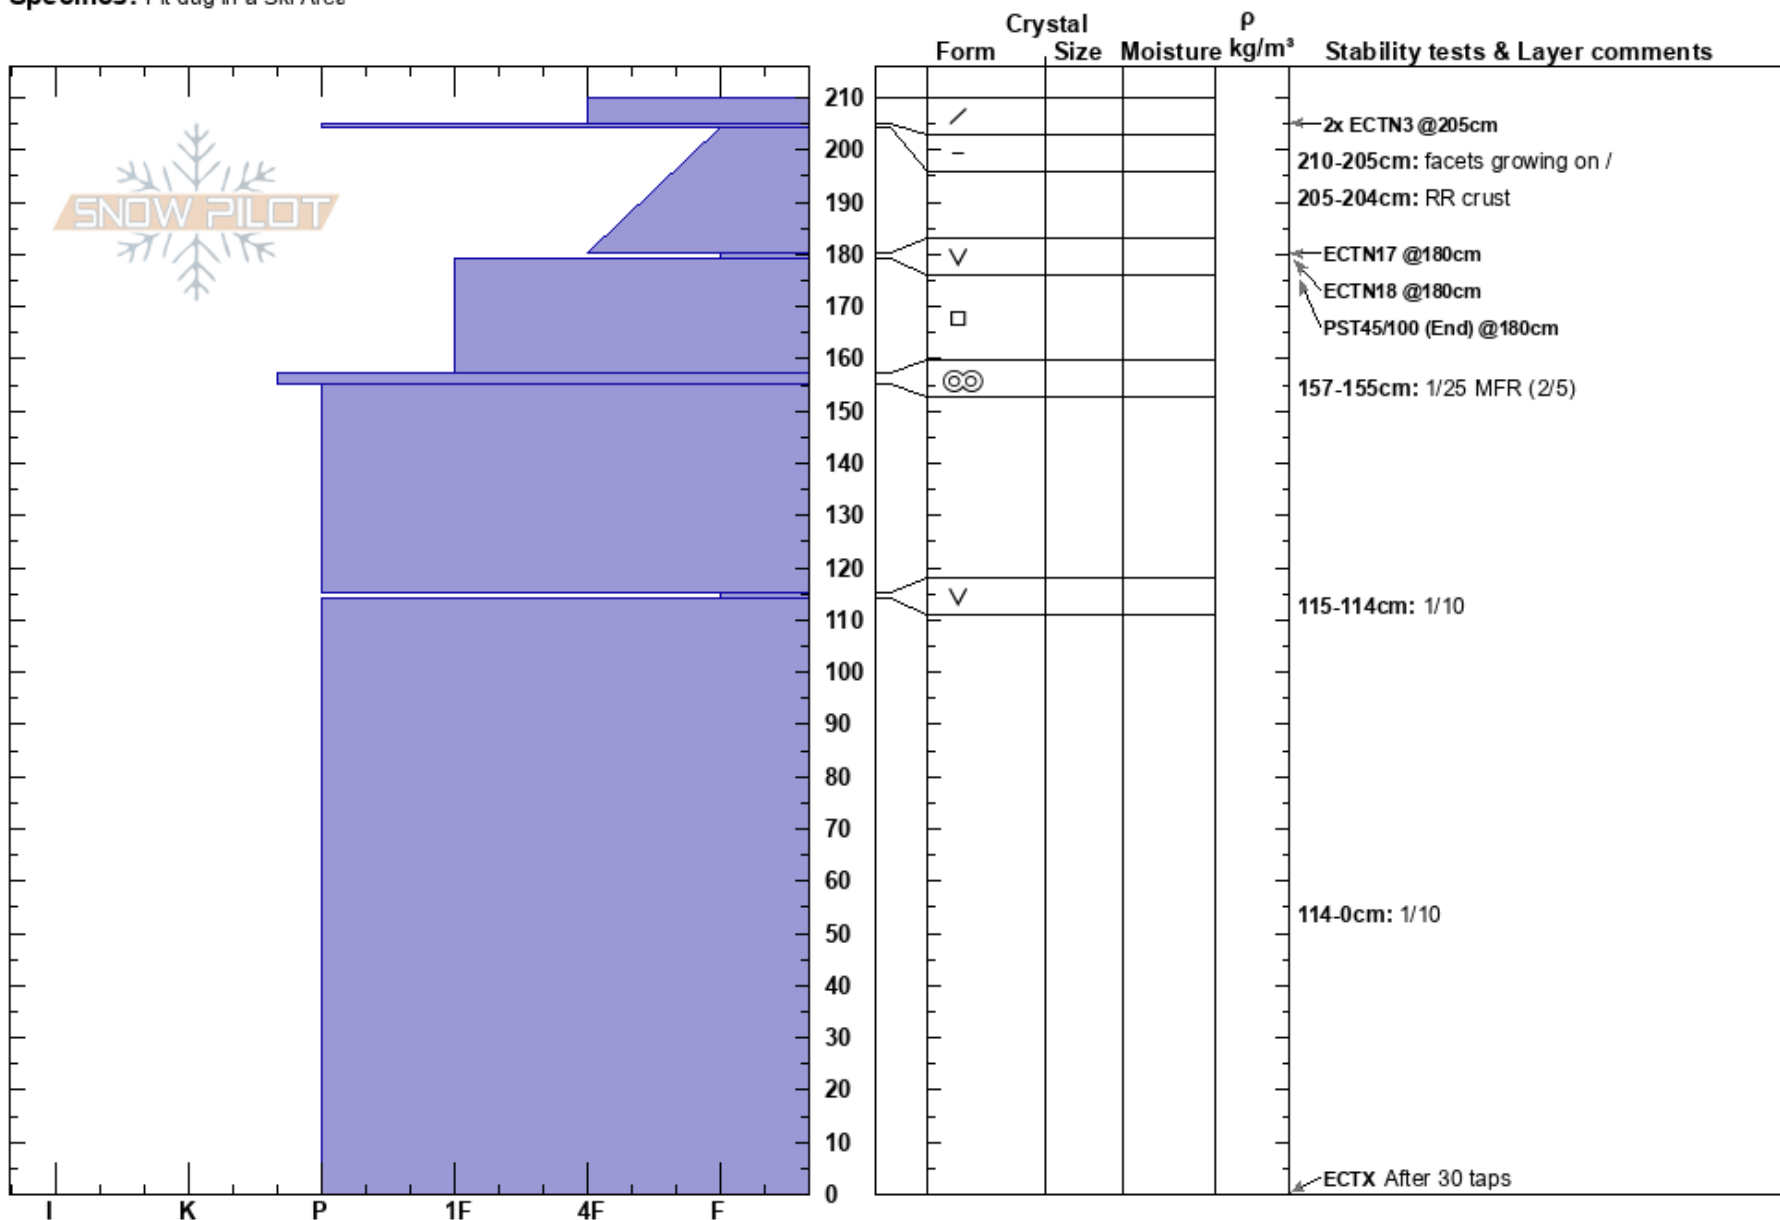

Megan/John Tincan
 Chugach Range
 AK
 Elevation: 2088 ft
 Aspect: S
 Specifics: Pit dug in a Ski Area

Chloe Steiner
 02/24/2023 - 1:00pm
 Co-ord: 60.78616N, -149.17511W
 Slope Angle: 29°
 Wind Loading:

Stability: **Air Temperature:**
Sky Cover: BKN
Precipitation: NO
Wind: NE

HS:210
PF:0
PS:0
 210-205cm: facets growing on /
 205-204cm: RR crust
 205-204cm: Problematic layer
 180-179cm: 2/15
 157-155cm: 1/25 MFR (2/5)
 [More Layer Comments below]

Notes: Time Unknown
 Boot/Ski Pen Unknown
 Air temp, Wind Speed, Wind Loading Unknown. . Additional Layer Comments: 114-115cm: 1/10; 0-114cm: 1/10;