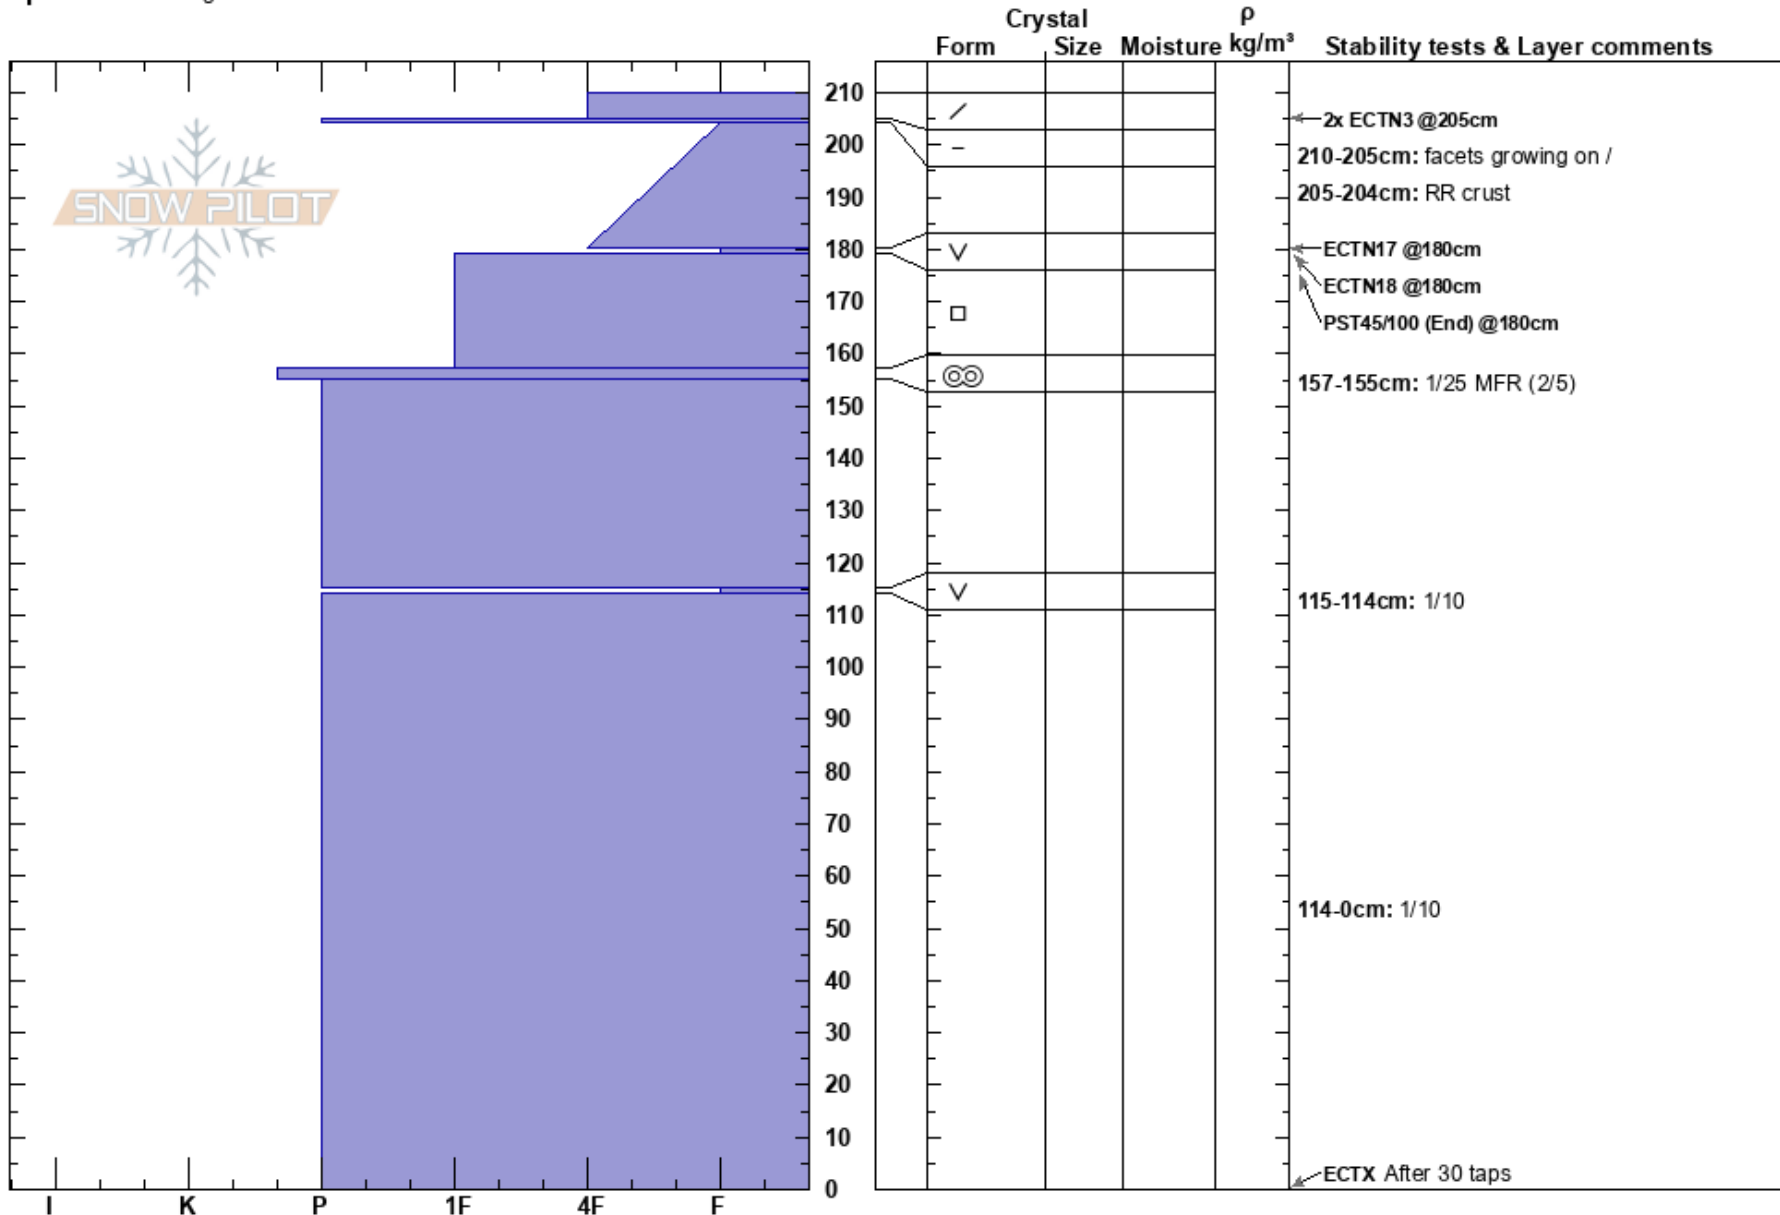

Megan/John Tincan
 Chugach Range
 AK
 Elevation: 2088 ft
 Aspect: S
 Specifics: Pit dug in a Ski Area

Chloe Steiner
 02/24/2023 - 1:00pm
 Co-ord: 60.78616N, -149.17511W
 Slope Angle: 29°
 Wind Loading:

Stability: **Air Temperature:**
Sky Cover: BKN
Precipitation: NO
Wind: NE

HS:210
PF:0
PS:0
 210-205cm: facets growing on /
 205-204cm: RR crust
 205-204cm: Problematic layer
 180-179cm: 2/15
 157-155cm: 1/25 MFR (2/5)
 [More Layer Comments below]

Notes: Time Unknown
 Boot/Ski Pen Unknown
 Air temp, Wind Speed, Wind Loading Unknown. . Additional Layer Comments: 114-115cm: 1/10; 0-114cm: 1/10;