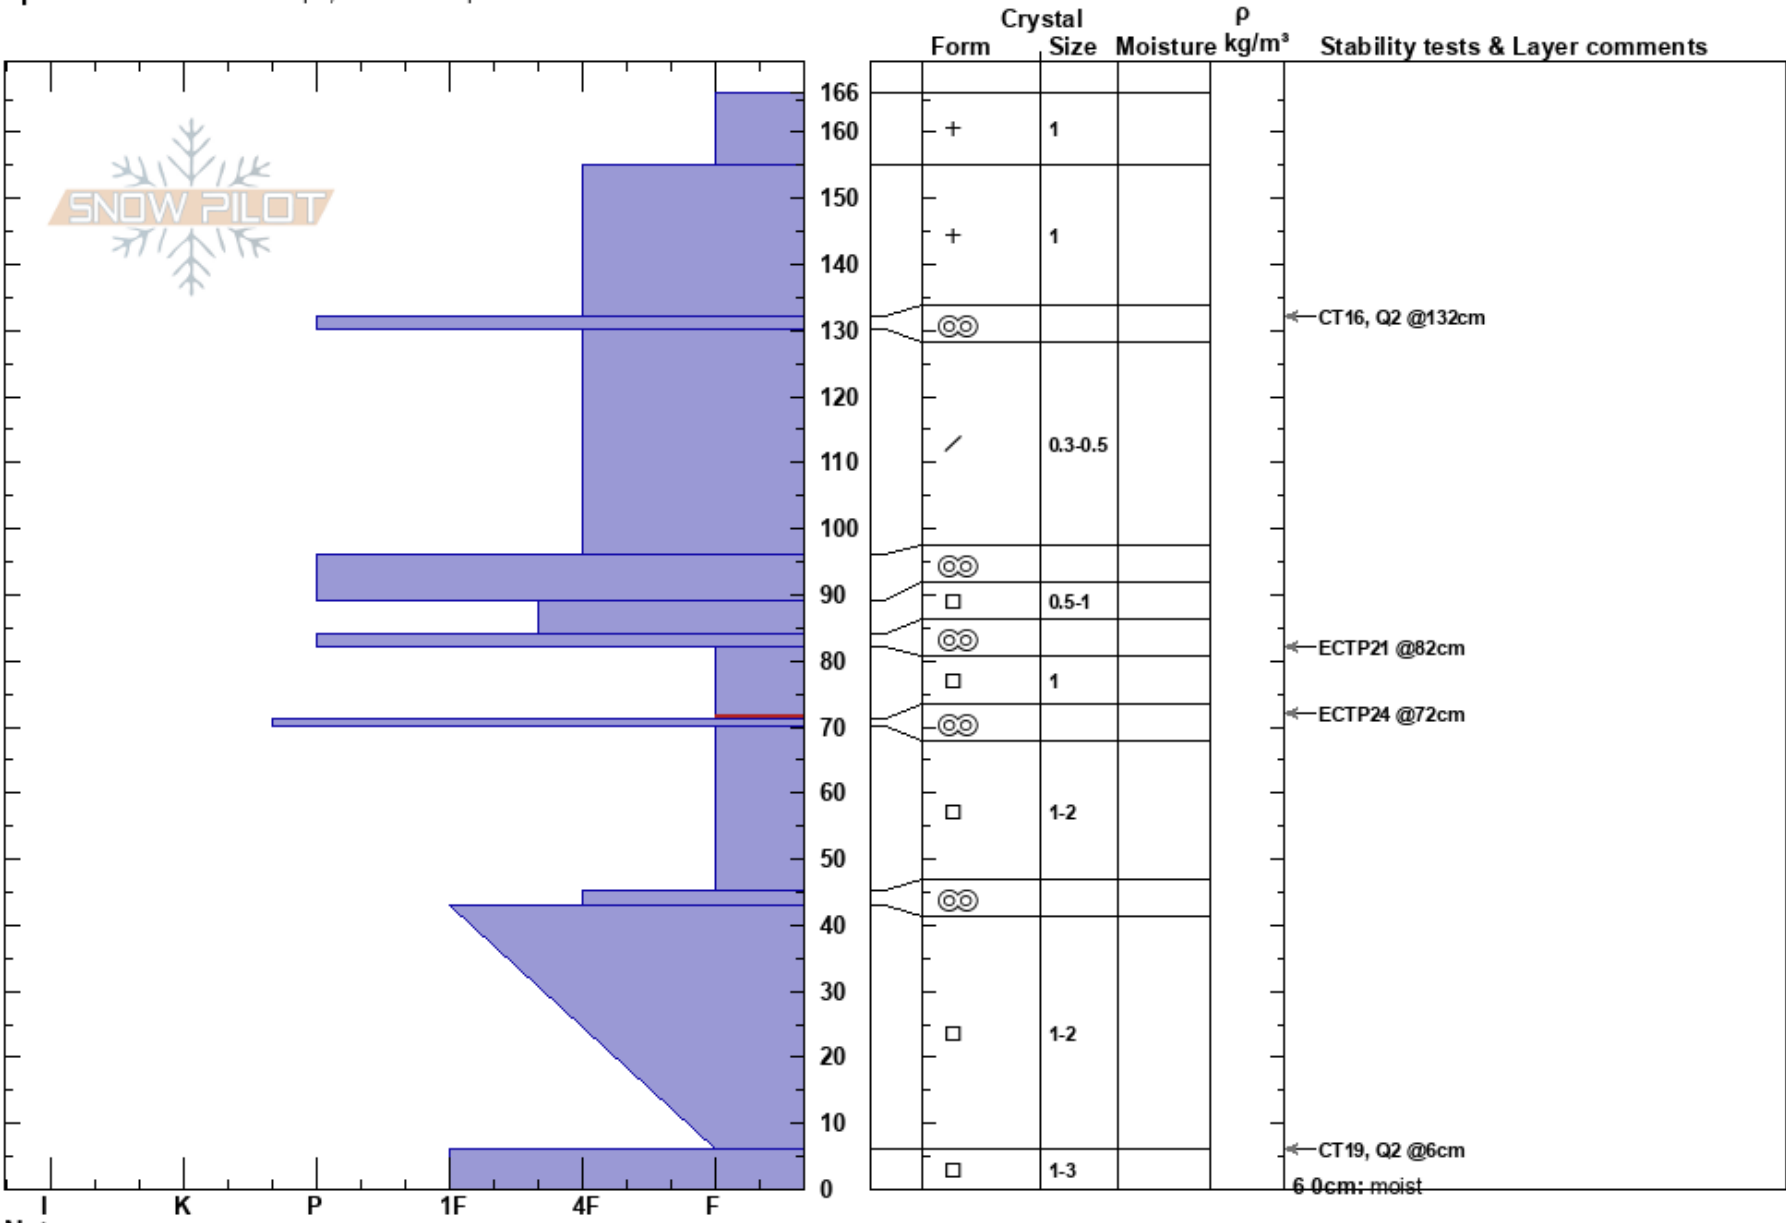

Weekly South Bowl
 Teton Range
 WY
 Elevation: 9630 ft
 Aspect: SE
 Specifics: Ski tracks on slope; We skied slope

Dan Hays
 03/07/2023 - 1:00pm
 Co-ord: 43.77394N, -110.93115W
 Slope Angle: 34°
 Wind Loading: no

Stability: **HS:166**
 Air Temperature: -6°C PF:50
 Sky Cover: SCT
 Precipitation: NO
 Wind: SW Light Breeze
 Layer Notes:
 82-71cm: Problematic layer
 6-0cm: moist

Notes: