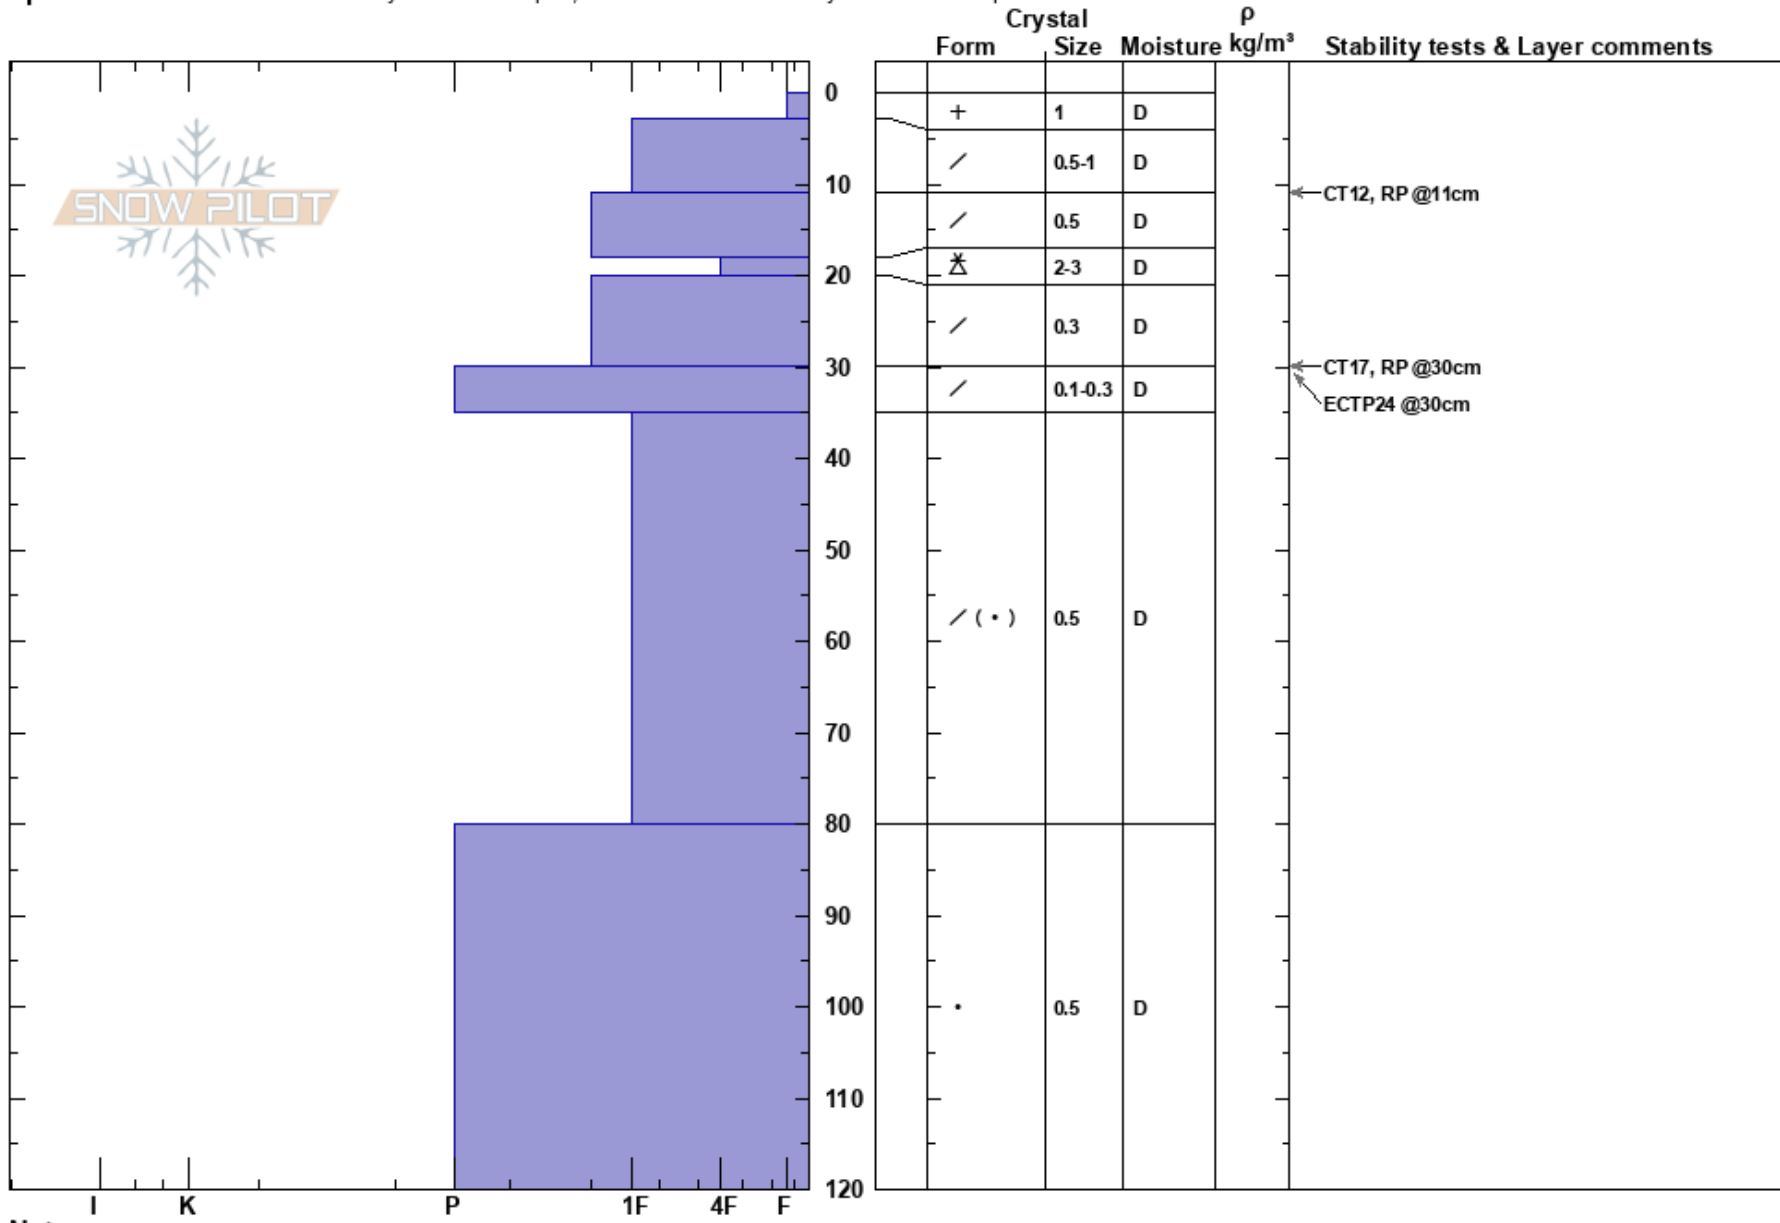

Racha nearmain ridge
 new item
 Georgia
 Elevation: 2727 m
 Aspect: N

Serhii Ichenets
 08/03/2023 - 13:14
 Co-ord: 379672W 4727333N
 Slope Angle: 25°
 Wind Loading:

Stability:
 Air Temperature: -4.2°C
 Sky Cover: FEW
 Precipitation: NO
 Wind: S Light Breeze

PF:27
 PS: 8
 18-20cm: Problematic layer

Layer Notes:

Specifics: Recent avalanche activity on similar slopes; Recent avalanche activity on different slopes

Notes: Alpine investigation after a huge avalanche cycle