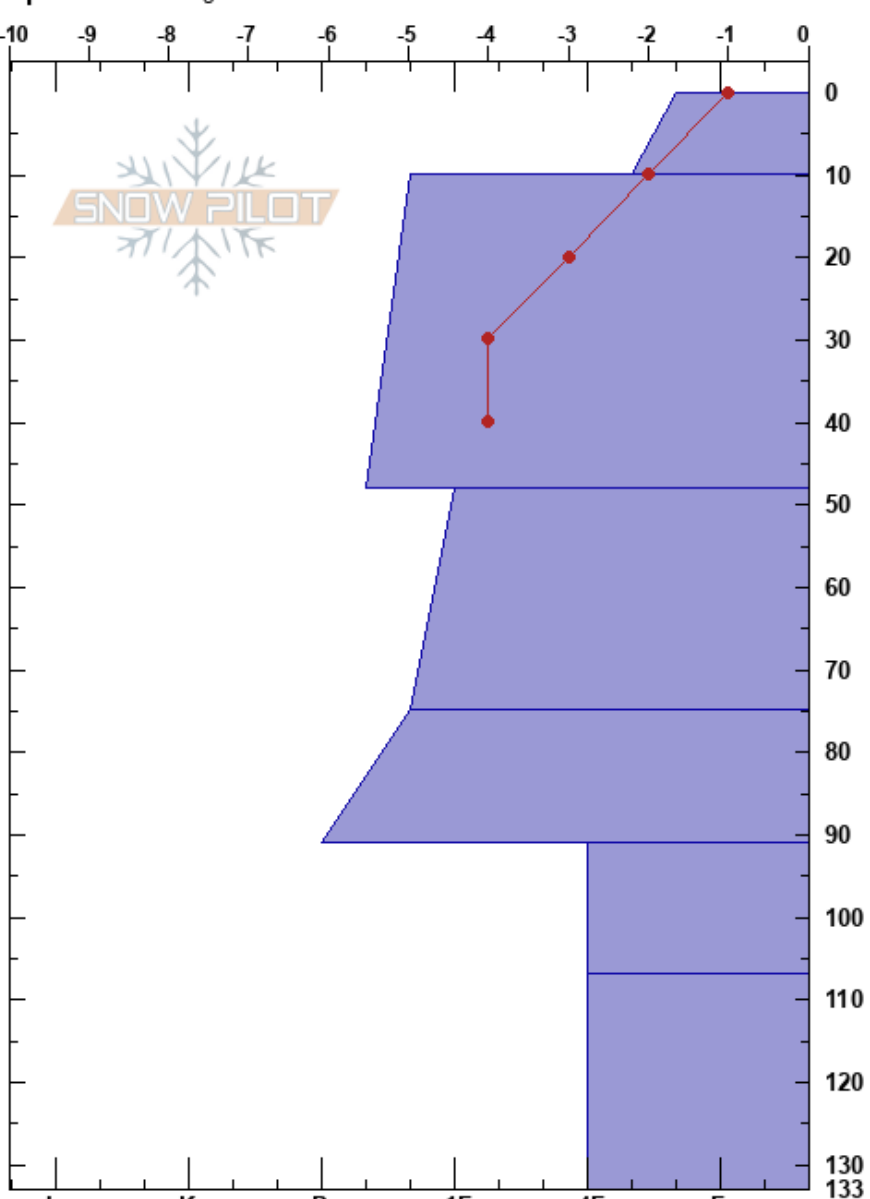

Booster House, Taos
Sangre de Cristo Range
NM

Jack Detwiler
03/07/2023 - 1:45pm
Co-ord: 36.59088N, -105.45997W
Slope Angle: 24°
Wind Loading: previous

Stability: **HS:133**
Air Temperature: 3°C
Sky Cover: BKN
Precipitation: NO
Wind: NE Moderate

Layer Notes:
PF:25 91-107cm:Problematic layer
PS: 10

Elevation: 10010 ft
Aspect: NE
Specifics: Pit dug in a Ski Area

Form	Crystal Size	Moisture	ρ kg/m ³	Stability tests & Layer comments
/	0.5			
.	0.5-1			
□	1.5			
□	1.5			
□	2			←ECTP11 @92cm
^	3			←PST48/100 (End) @107cm ←CT17, Q3 @117cm