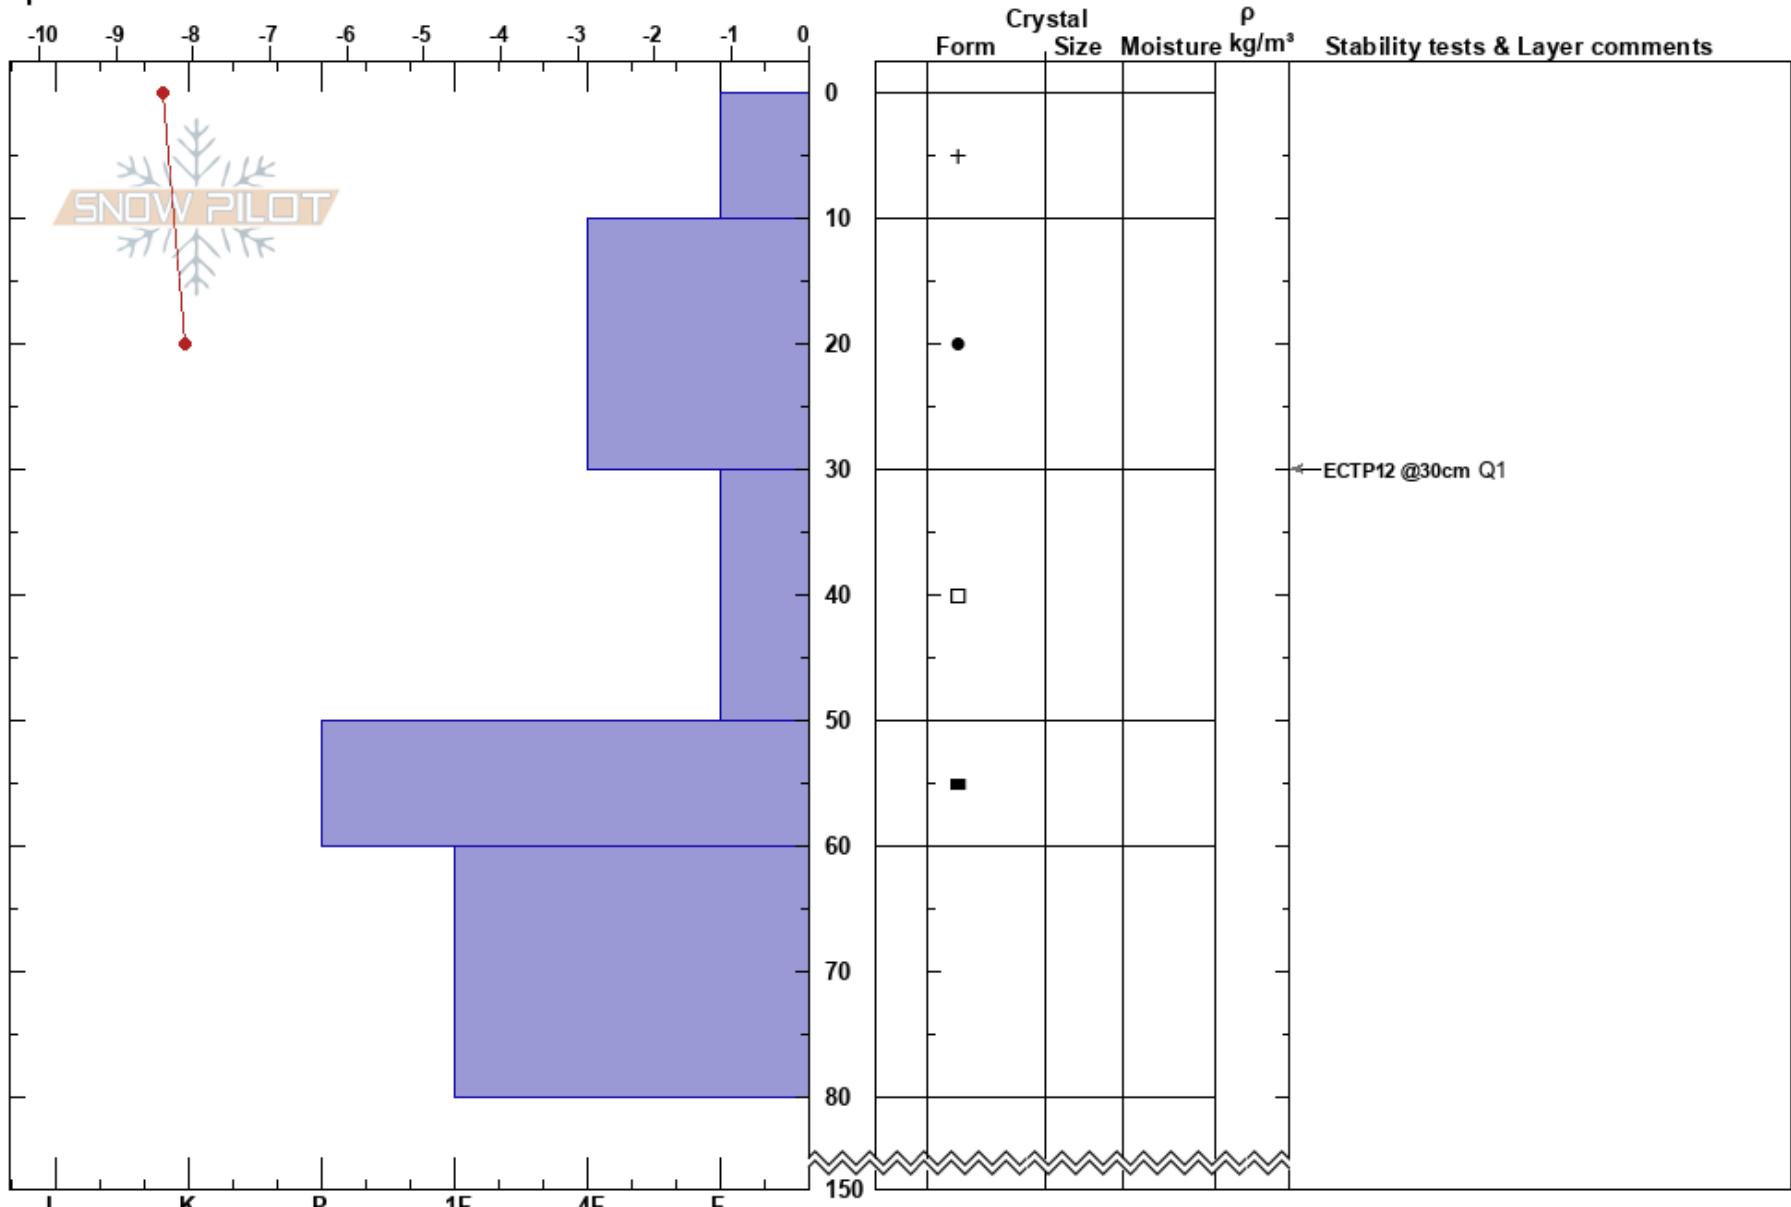

Storlidalen 10.01.18
 Trollheimen
 Norway
 Elevation: 848 m
 Aspect: 70°
 Specifics:

Daniel Weiss
 10/01/2018 - 12:04
 Co-ord: 62.62973N, 9.27864W
 Slope Angle:
 Wind Loading:

Stability:
 Air Temperature: -2.4°C PF:40 30-50cm:Problematic layer
 Sky Cover: CLR
 Precipitation: NO
 Wind: Calm