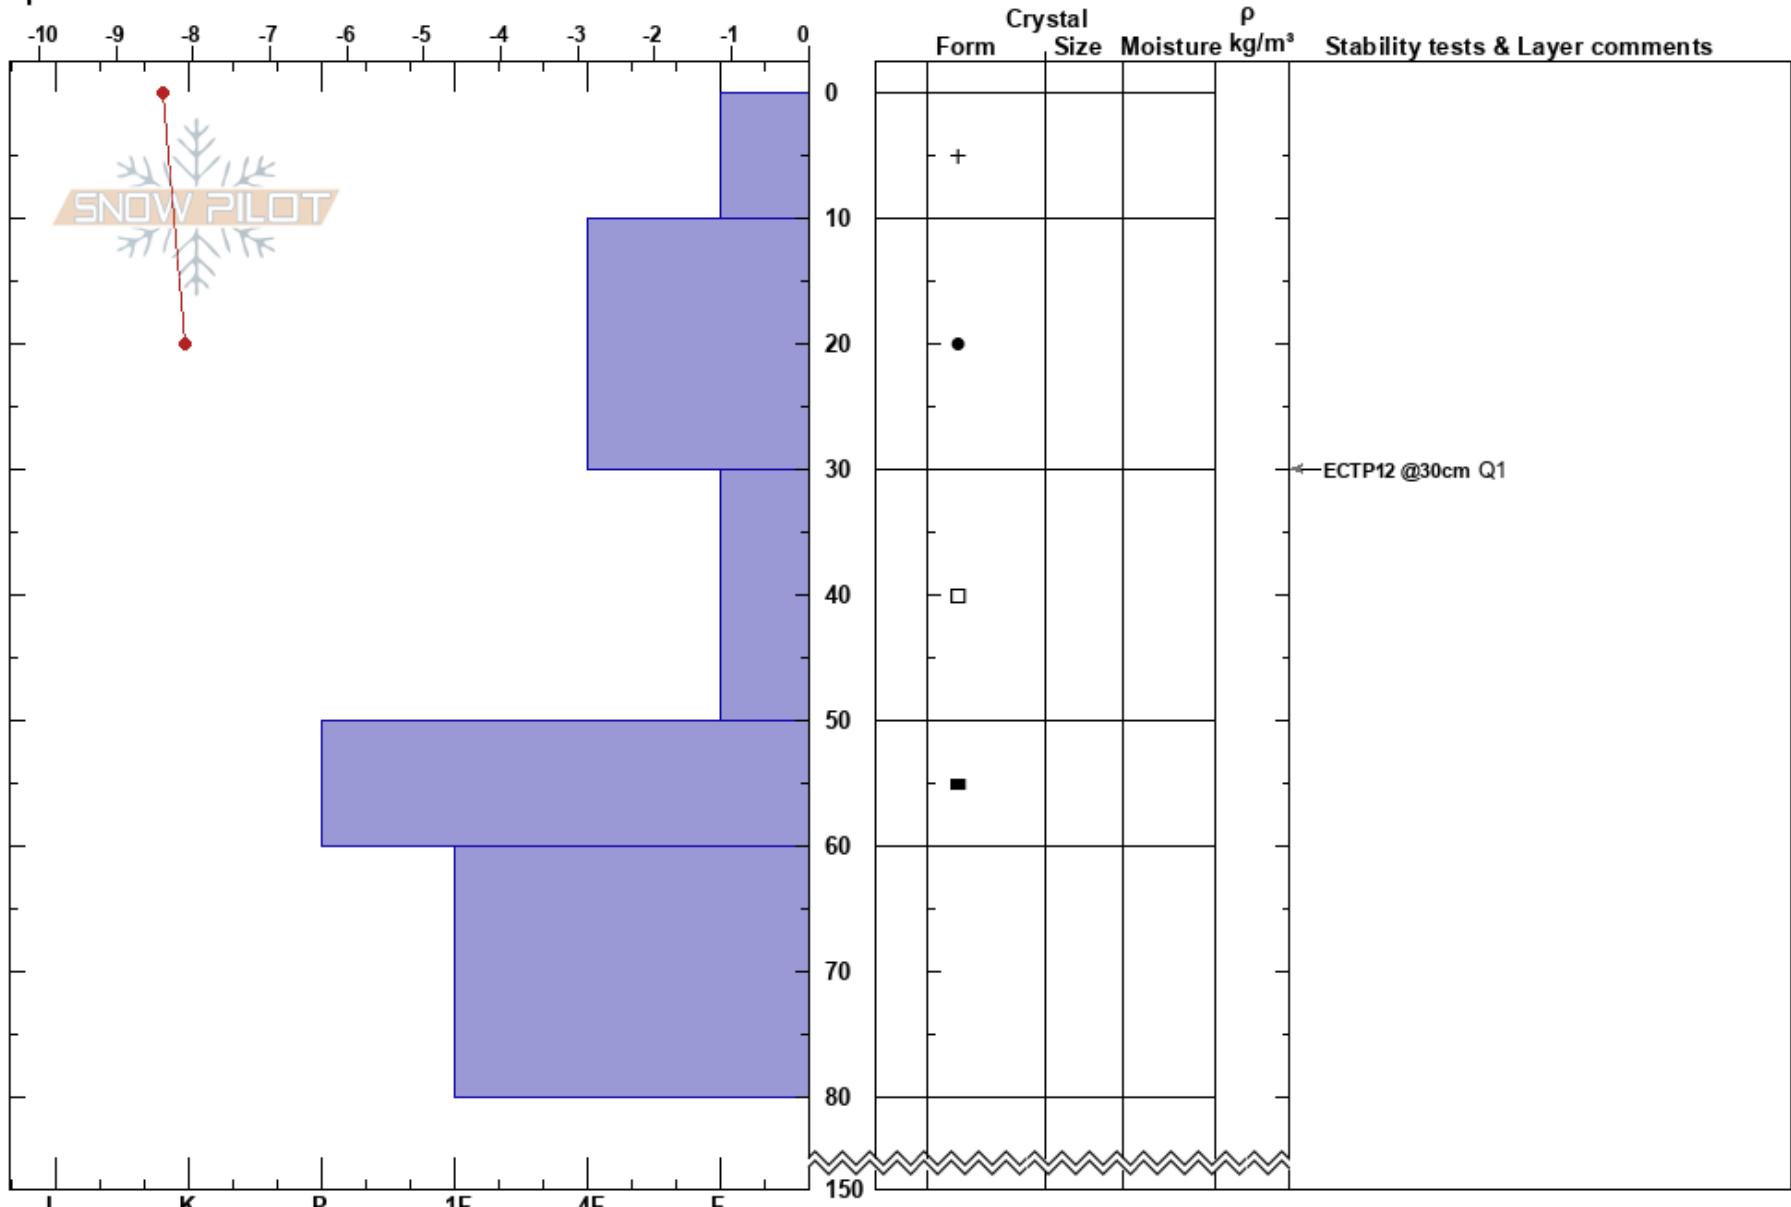

Storlidalen 10.01.18  
 Trollheimen  
 Norway  
 Elevation: 848 m  
 Aspect: 70°  
 Specifics:

Daniel Weiss  
 10/01/2018 - 12:04  
 Co-ord: 62.62973N, 9.27864W  
 Slope Angle:  
 Wind Loading:

Stability:  
 Air Temperature: -2.4°C PF:40 30-50cm:Problematic layer  
 Sky Cover: CLR  
 Precipitation: NO  
 Wind: Calm