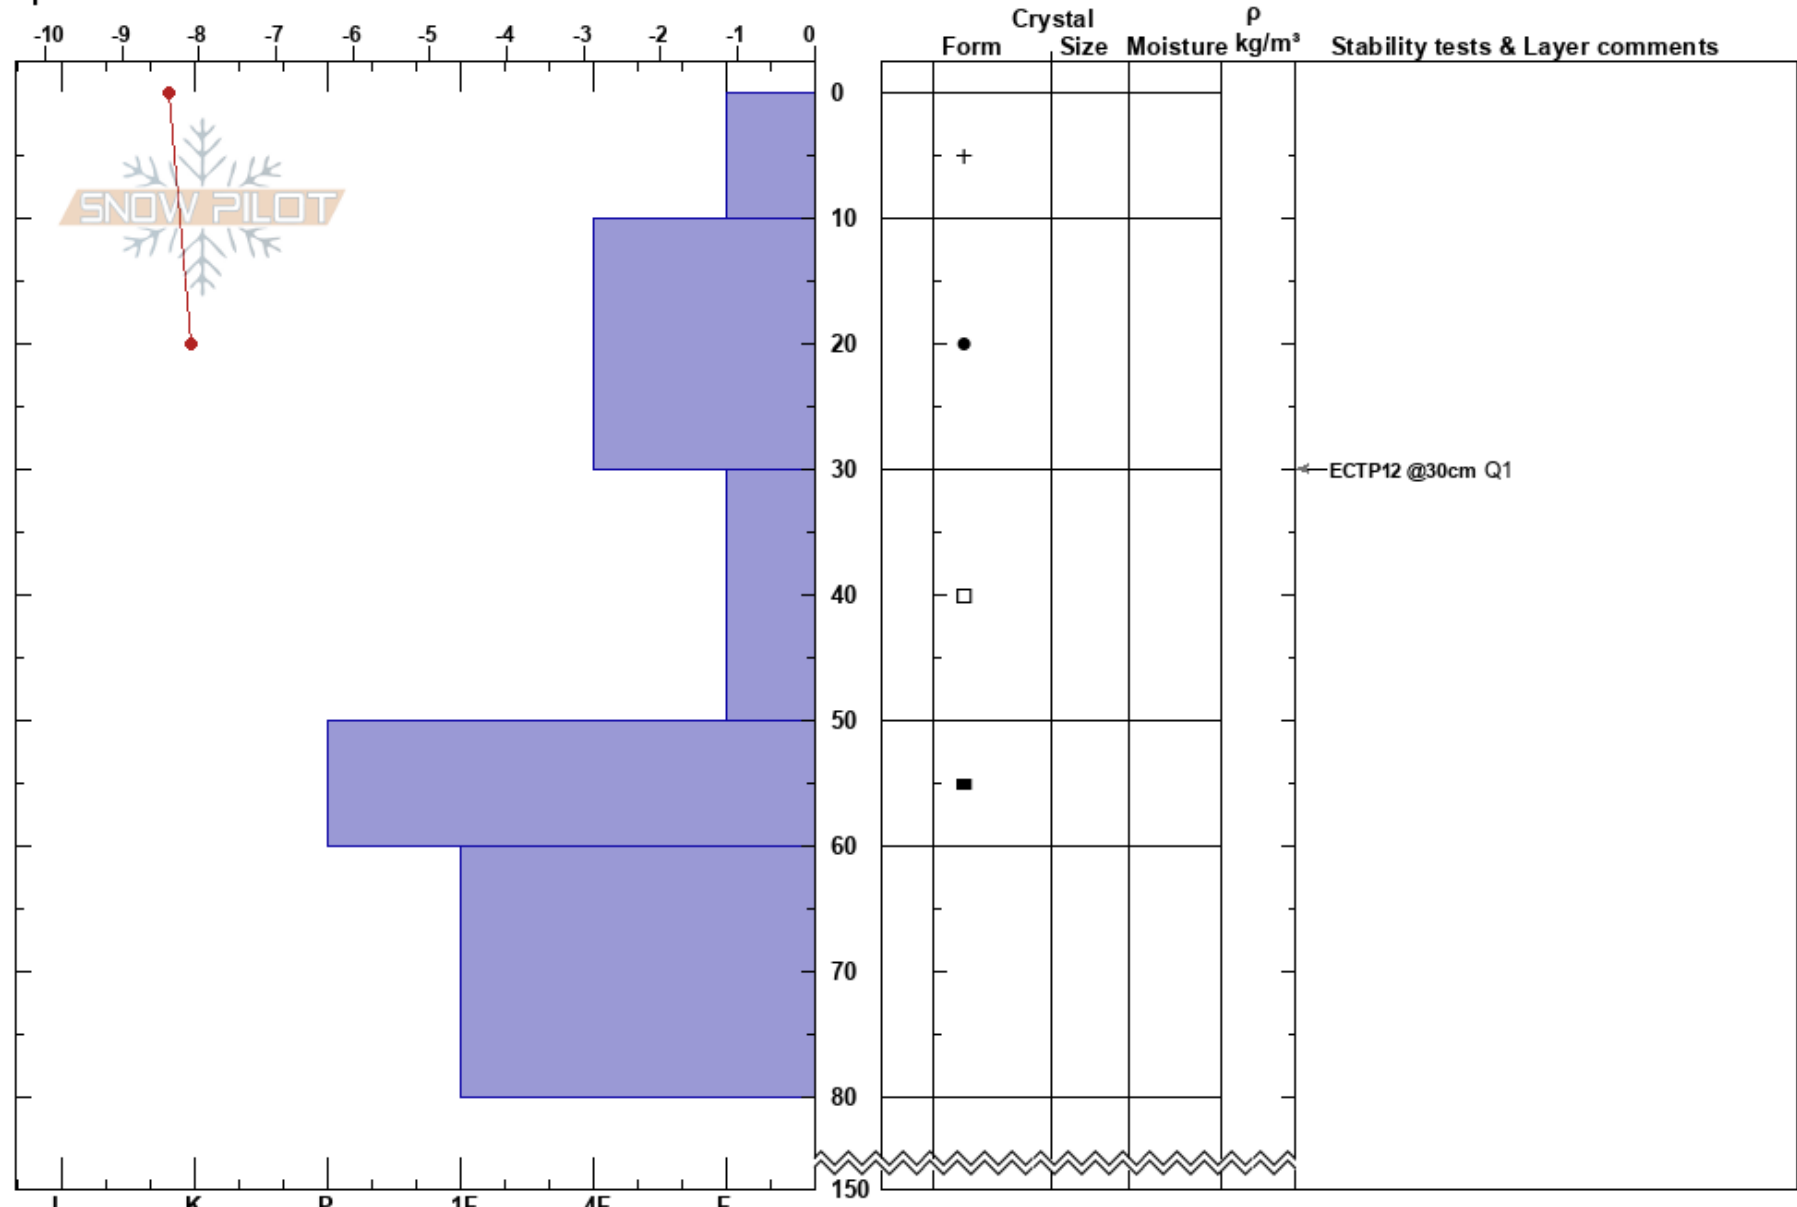

Storlidalen 10.01.18
 Trollheimen
 Norway
 Elevation: 848 m
 Aspect: 70°
 Specifics:

Daniel Weiss
 10/01/2018 - 12:04
 Co-ord: 62.62973N, 9.27864W
 Slope Angle:
 Wind Loading:

Stability:
 Air Temperature: -2.4°C PF:40 30-50cm:Problematic layer
 Sky Cover: CLR
 Precipitation: NO
 Wind: Calm