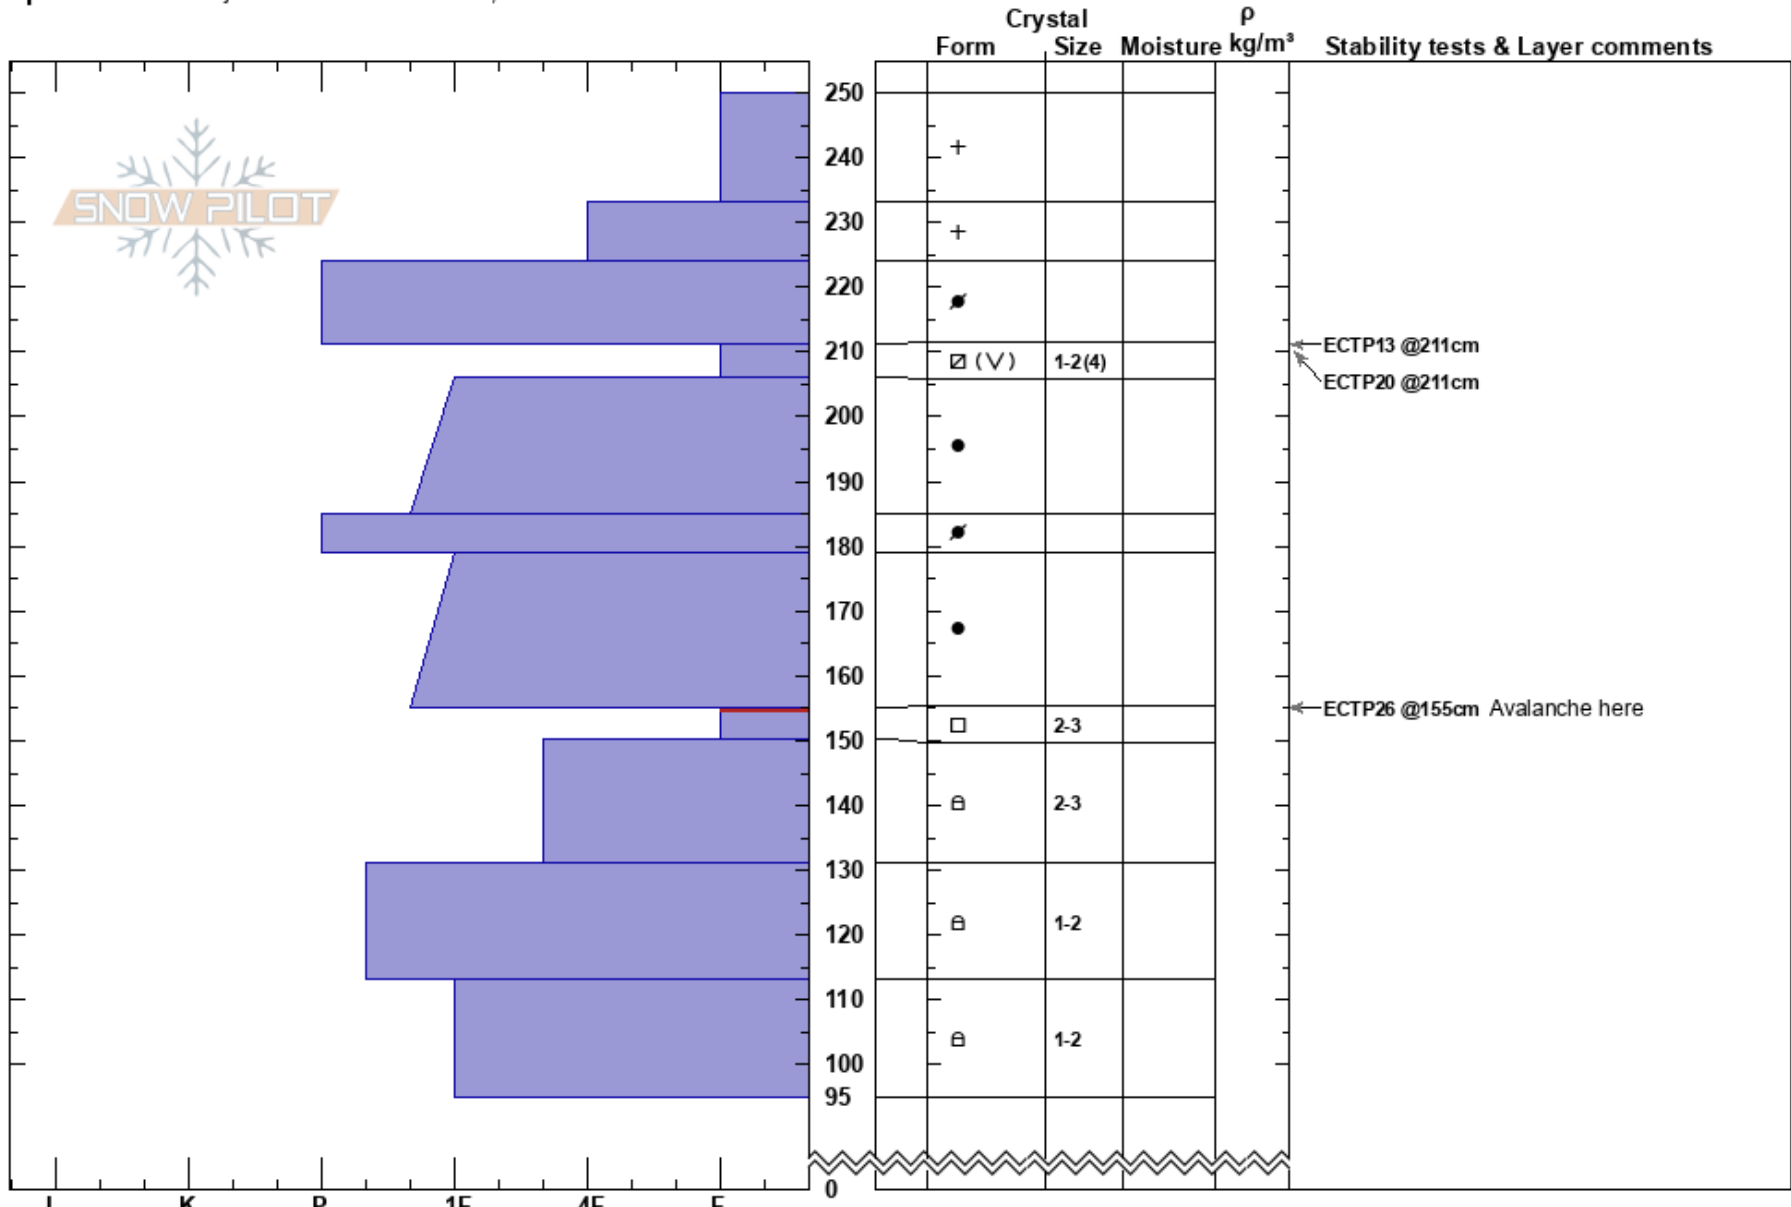

Hyalite Peak Avalanche
 Gallatin Range-N
 MT
Elevation: 9625 ft
Aspect: 70°
Specifics: Pit is adjacent to avalanche: crown;

Dave Zinn
 03/07/2023 - 1:00pm
Co-ord: 45.38098N, -110.95703W
Slope Angle: 38°
Wind Loading: previous

Stability: Fair
Air Temperature:
Sky Cover: SCT
Precipitation: NO
Wind: Calm

HS:250
Layer Notes:
 155-150cm:Problematic layer

Notes: Avalanche failed on a layer of facets at 155cm.