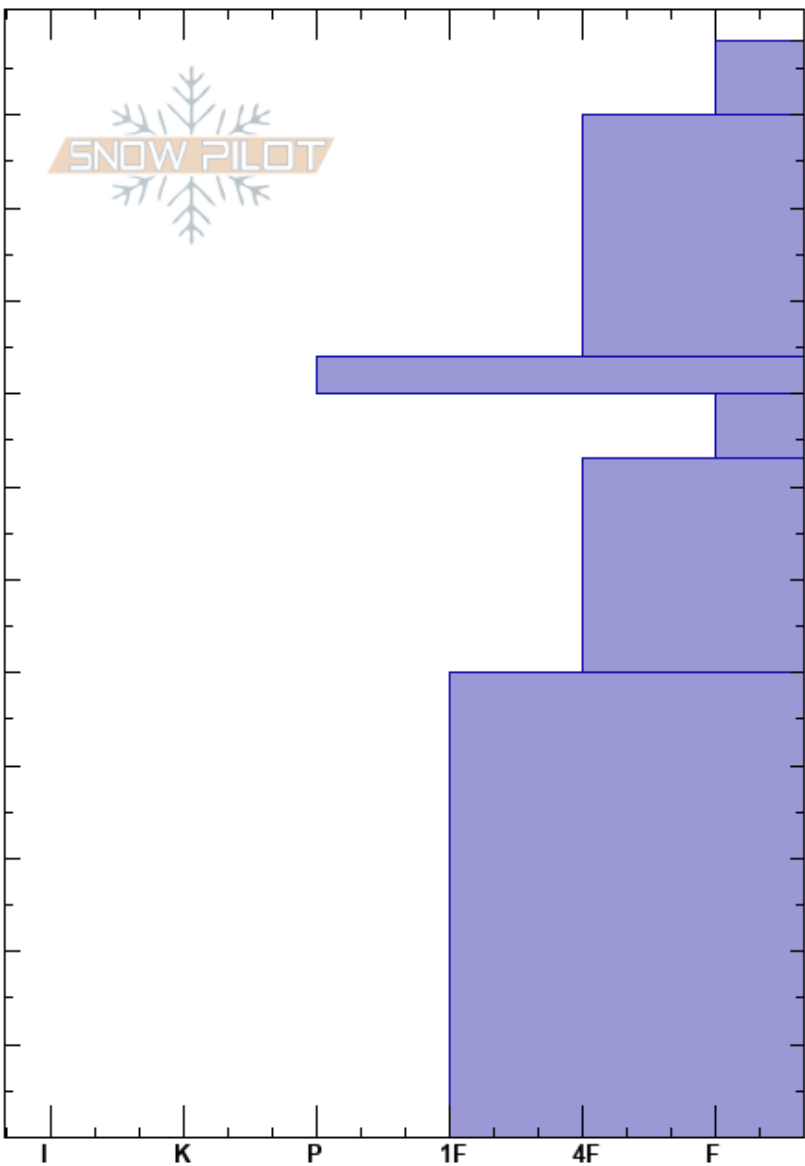

Shakedown Bowl  
 Wasatch Range  
 UT  
 Elevation: 10365 ft  
 Aspect: 180°  
 Specifics:

Bo Torrey  
 03/07/2023 - 2:22pm  
 Co-ord: 40.83864N, -111.02076W  
 Slope Angle: 33°  
 Wind Loading:

Stability: HS:118  
 Air Temperature:  
 Sky Cover: FEW  
 Precipitation: NO  
 Wind: Calm  
 Layer Notes:

Height (ft)	Crystal		Moisture	$\rho$ kg/m <sup>3</sup>	Stability tests & Layer comments
	Form	Size			
118					
110					
100					
90					
80	□	3-10			← ECTPV @80cm ← CT15, SP @80cm
70					
60					
50					
40					
30					
20					
10					
0					