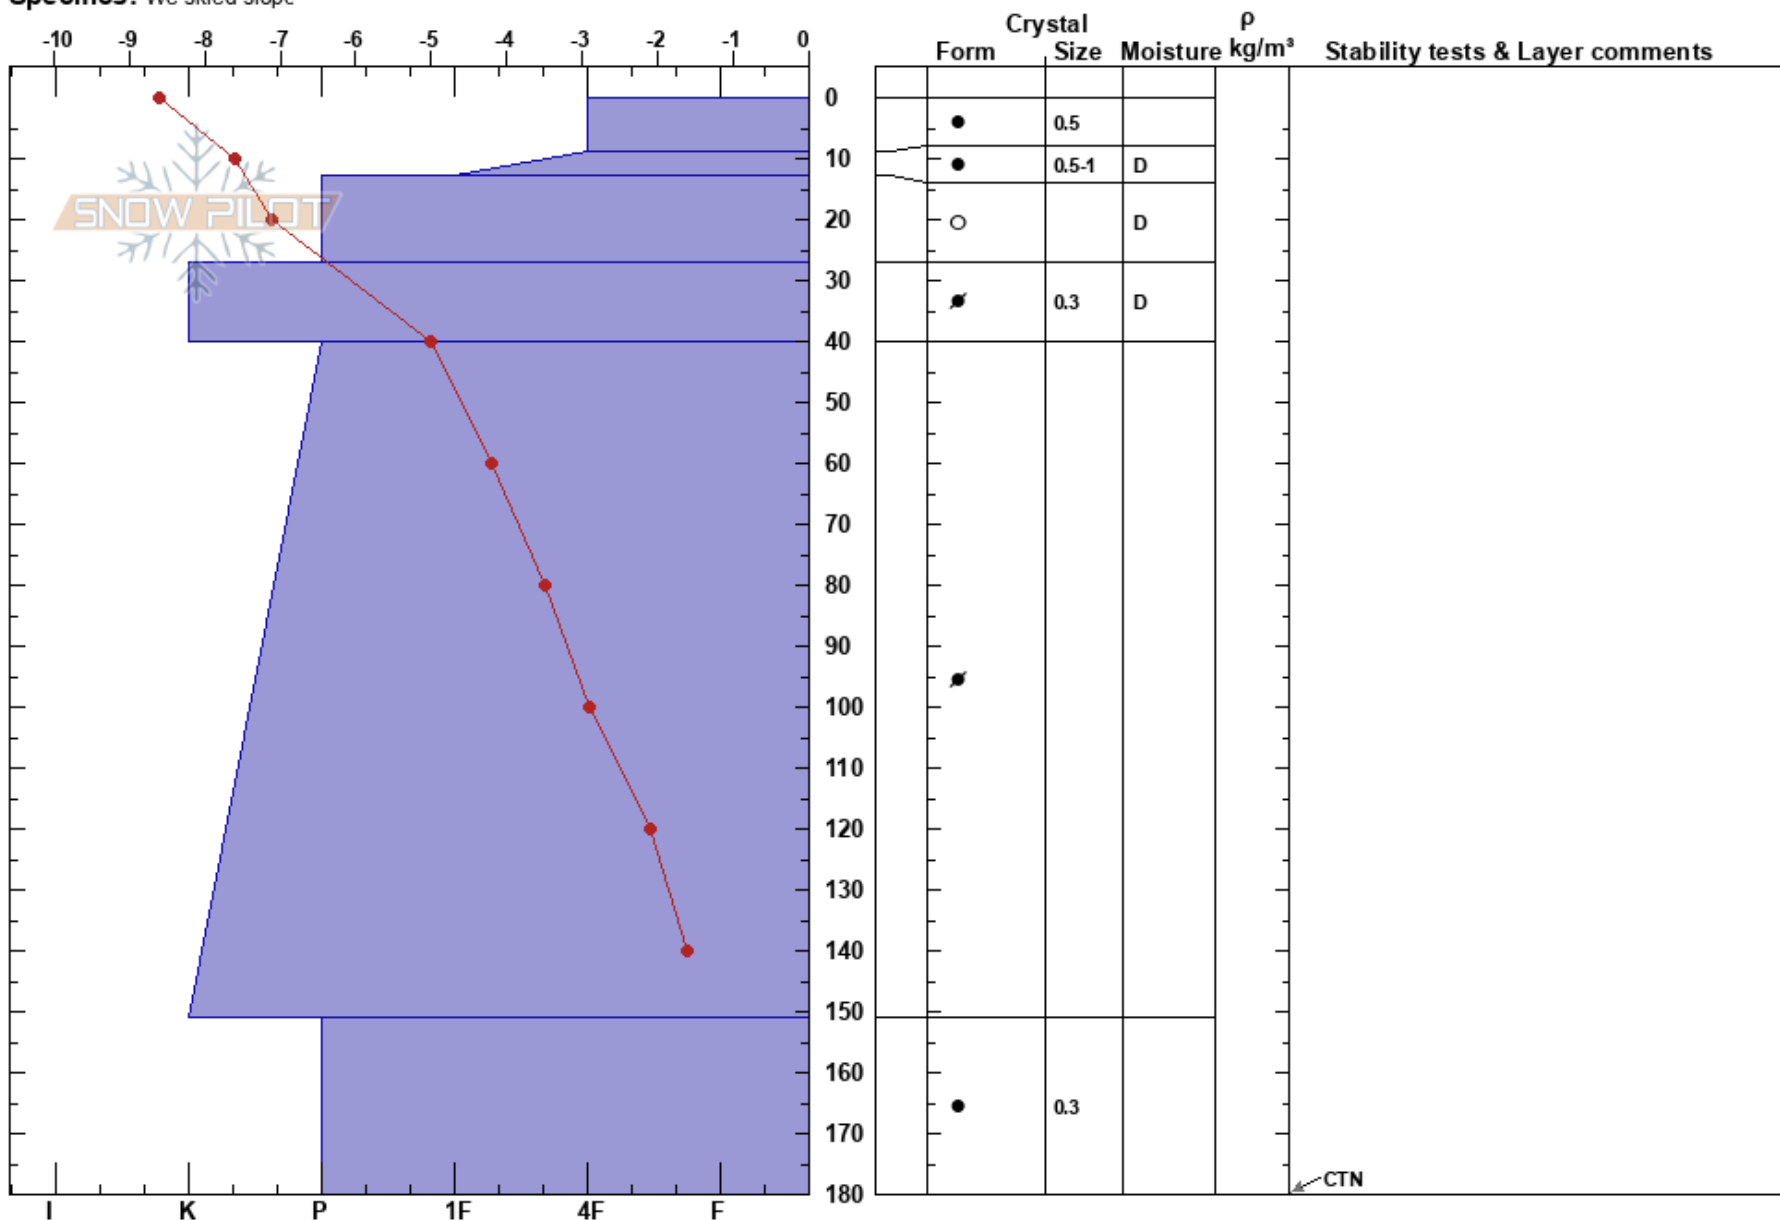

Leirvassbu
 Jotunheimen
 Norway
Elevation: 1483 m
Aspect: NW
Specifics: We skied slope

Knut Vegard Melby
 10/01/2018 - 13:50
Co-ord: 32V MP 59486 24262
Slope Angle: 31°
Wind Loading: yes

Stability: HS:180
Air Temperature: -5°C PF:30
Sky Cover: CLR
Precipitation:
Wind: SE Moderate

Layer Notes:

Notes: 8-10 m/s vind
 Totalt over 2m med snø

CTN