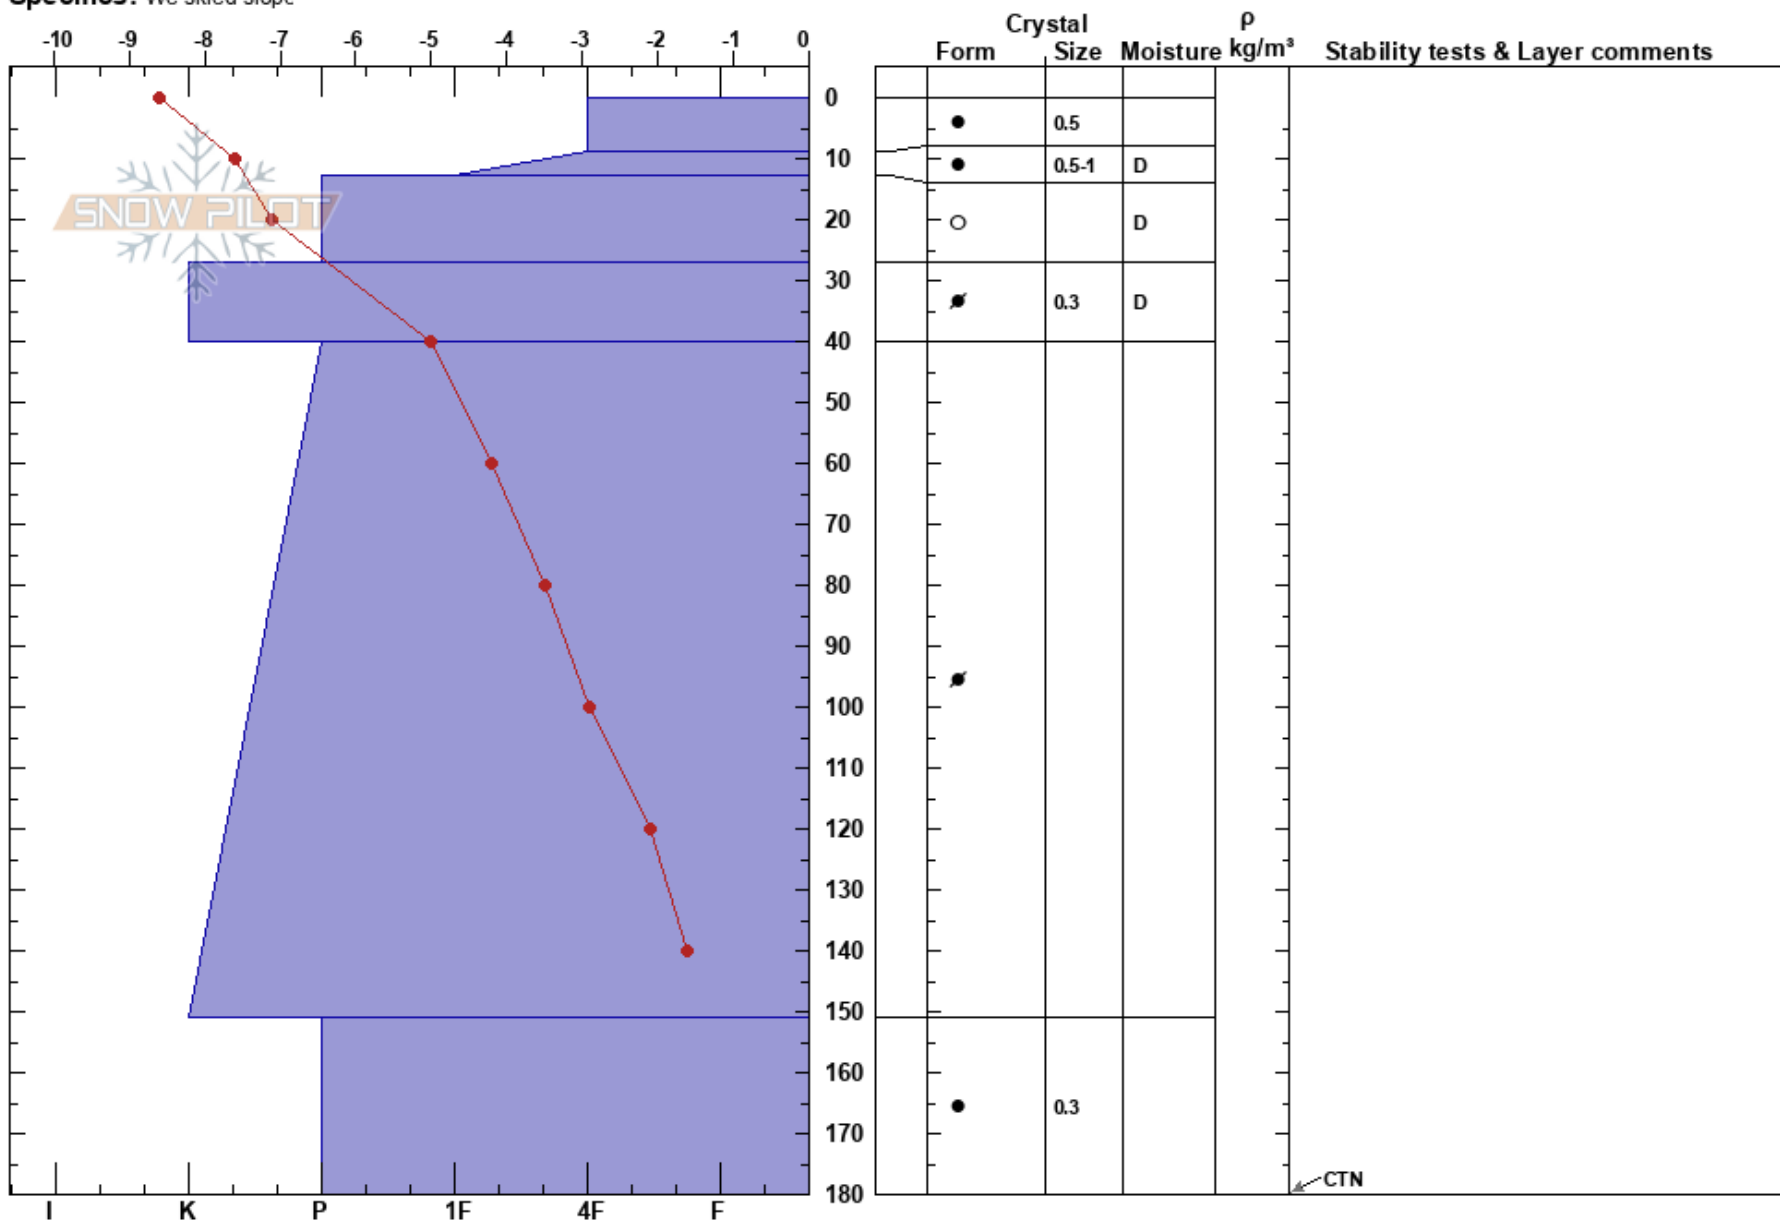

Leirvassbu
 Jotunheimen
 Norway
Elevation: 1483 m
Aspect: NW
Specifics: We skied slope

Knut Vegard Melby
 10/01/2018 - 13:50
Co-ord: 32V MP 59486 24262
Slope Angle: 31°
Wind Loading: yes

Stability: HS:180
Air Temperature: -5°C PF:30
Sky Cover: CLR
Precipitation:
Wind: SE Moderate

Layer Notes:

Notes: 8-10 m/s vind
 Totalt over 2m med snø

CTN