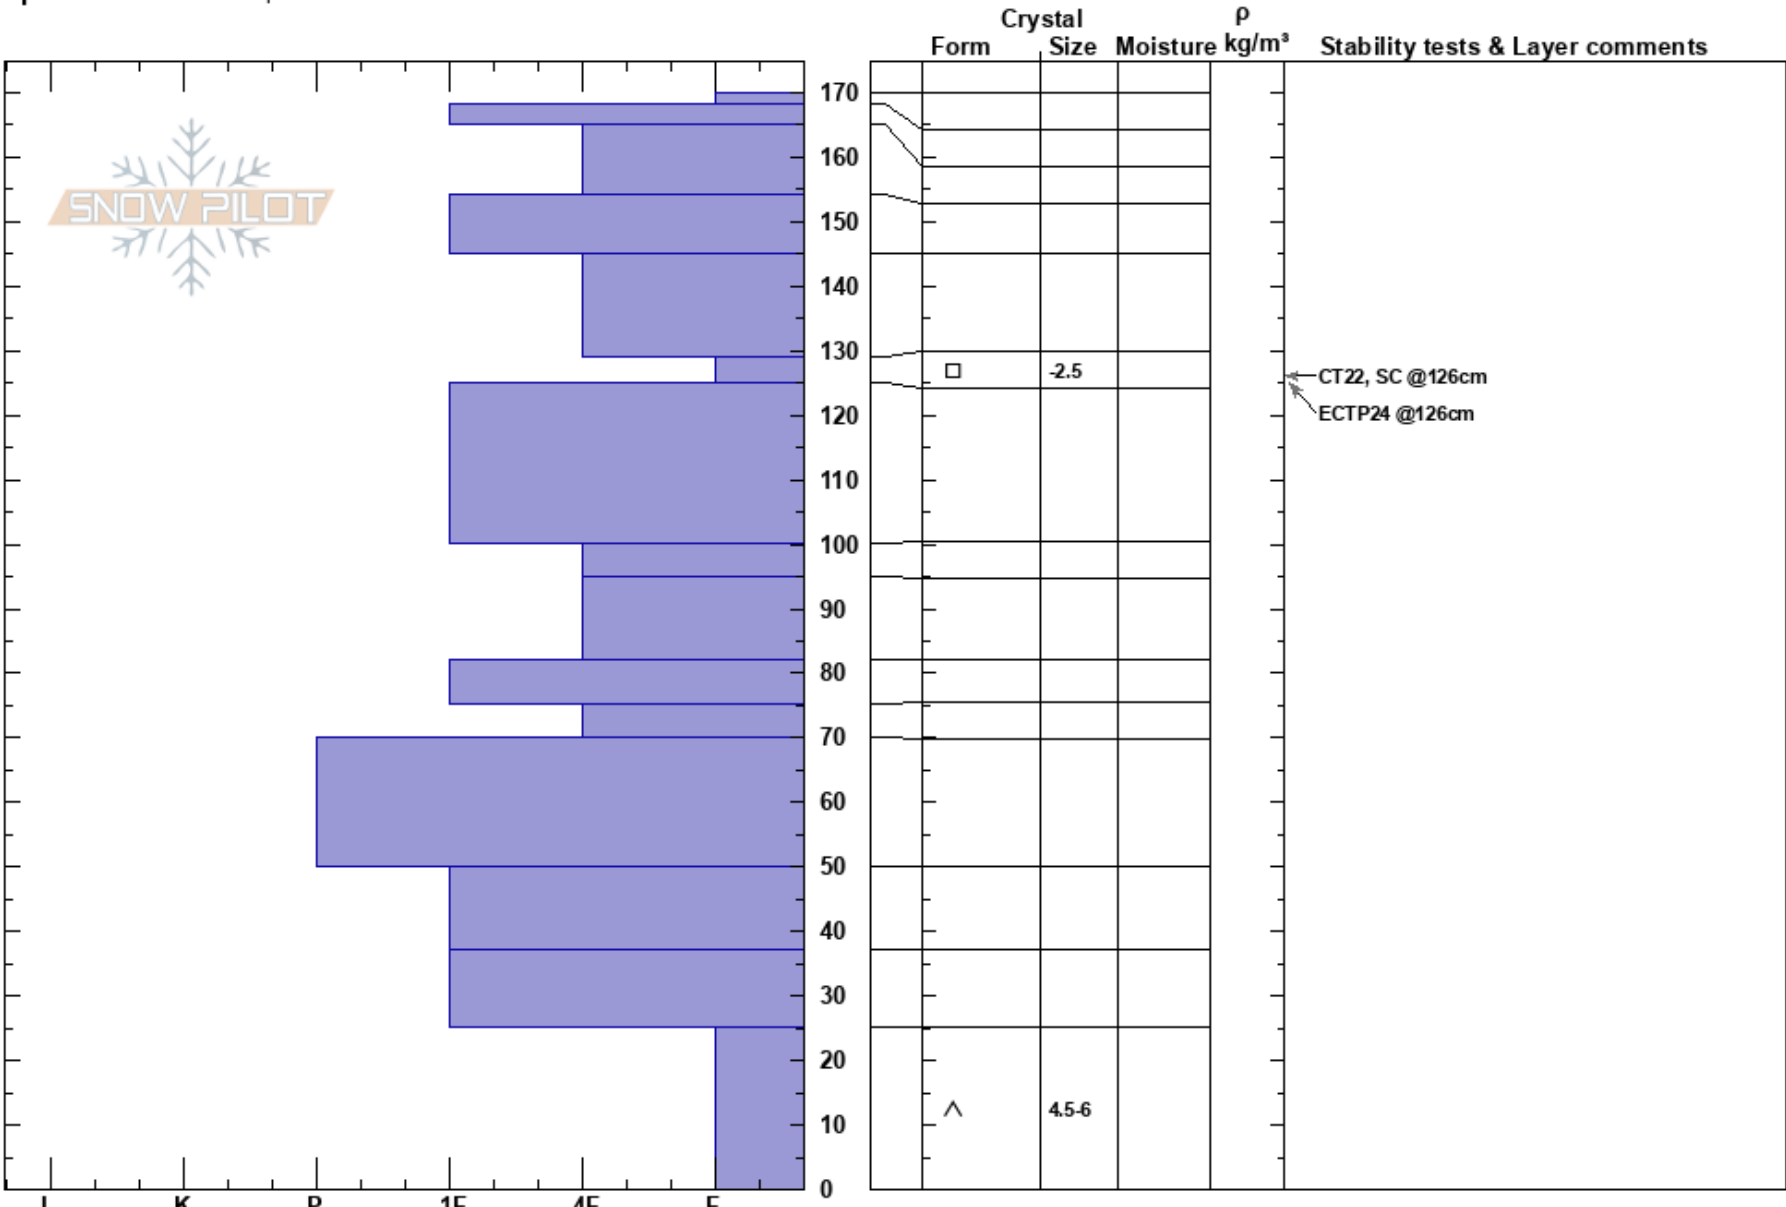

20230307.Watrous.Gulch
 I-70
 CO
 Elevation: 12049 ft
 Aspect: N
 Specifics: We skied slope

Jason Antin
 03/07/2023 - 12:00pm
 Co-ord: 39.71511N, -105.84689W
 Slope Angle: 11°
 Wind Loading: previous

Stability: **HS:170**
 Air Temperature: **PS: 3**
 Sky Cover: FEW
 Precipitation: NO
 Wind: SW Strong
 Layer Notes: 129-125cm:Problematic layer